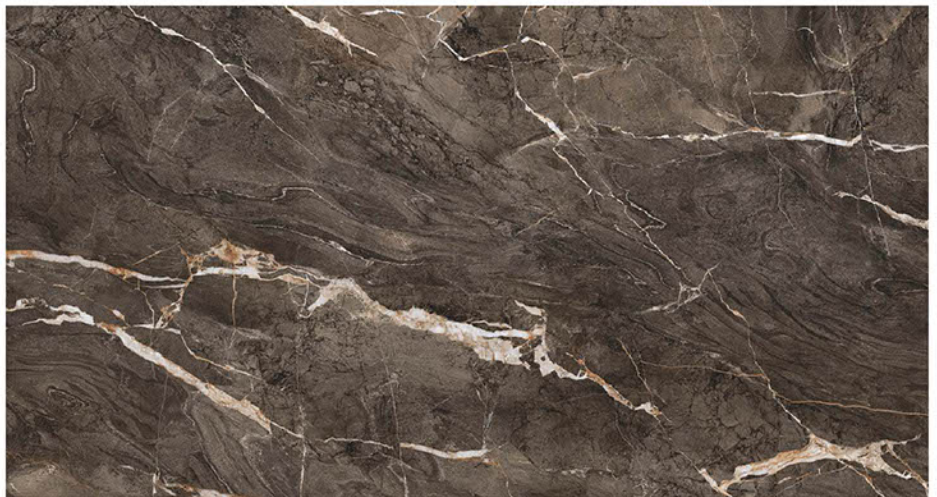

Sp Florian Decor

600
X1200
MM

09MM

JOINT
TOLERANCE
0-3 MM

Sp Albara Brown

SP GOLDEN BLOOMS

600
X1200
MM

09MM