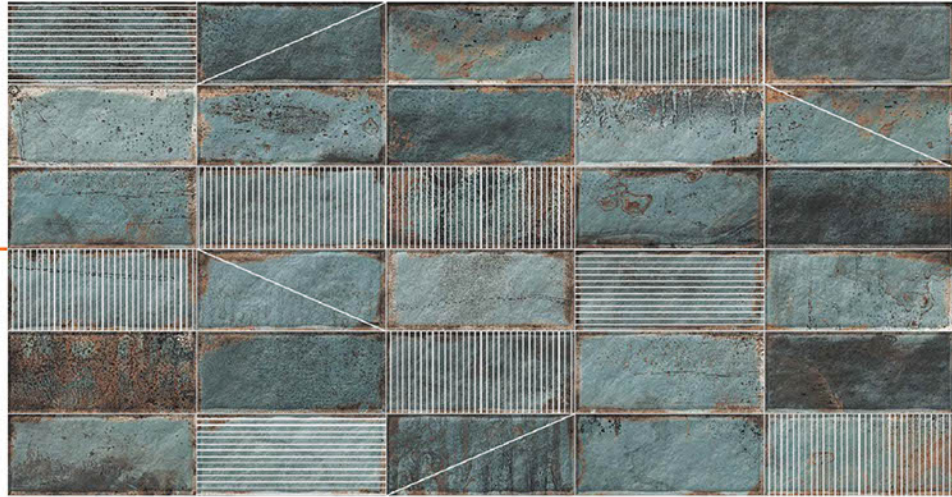

Sp Bricks Aqua