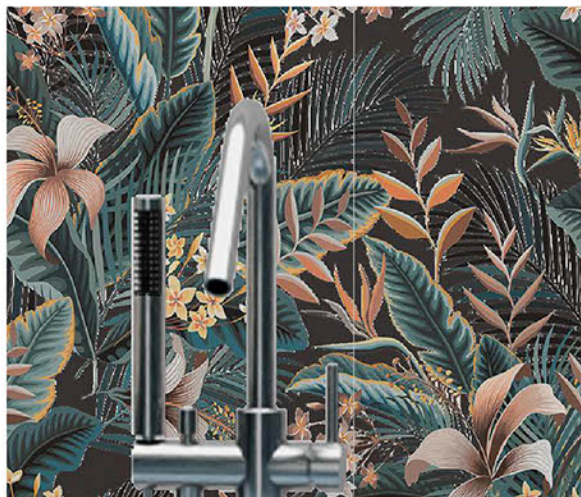

JOINT
TOLERANCE
0-3 MM

SP SUNNY NERO

Sp Pink Blush

600
X1200
MM

09MM

JOINT
TOLERANCE
0-3 MM

Sp Sunny Pink

SP RAPTOR