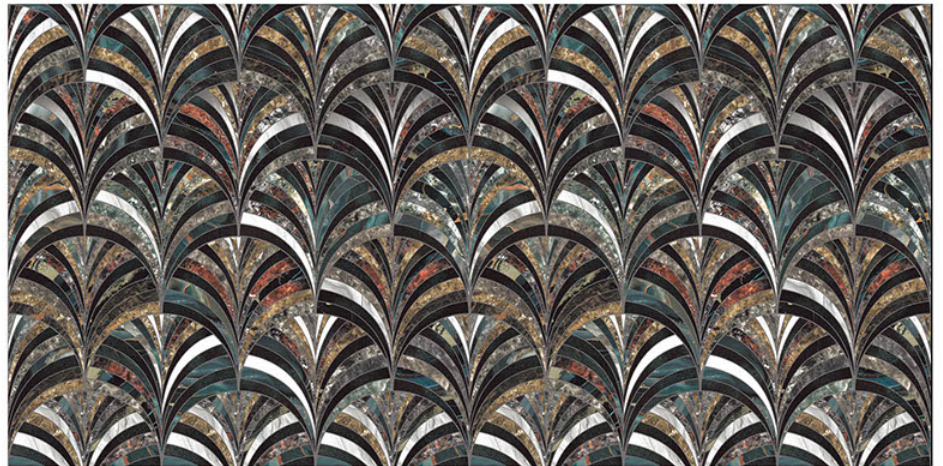

09MM

JOINT
TOLERANCE
0-3 MM

Sp Sunny Natural

SP FLORA CHARM

600
X1200
MM

09MM

JOINT
TOLERANCE
0-3 MM

SP SUNNY AQUA