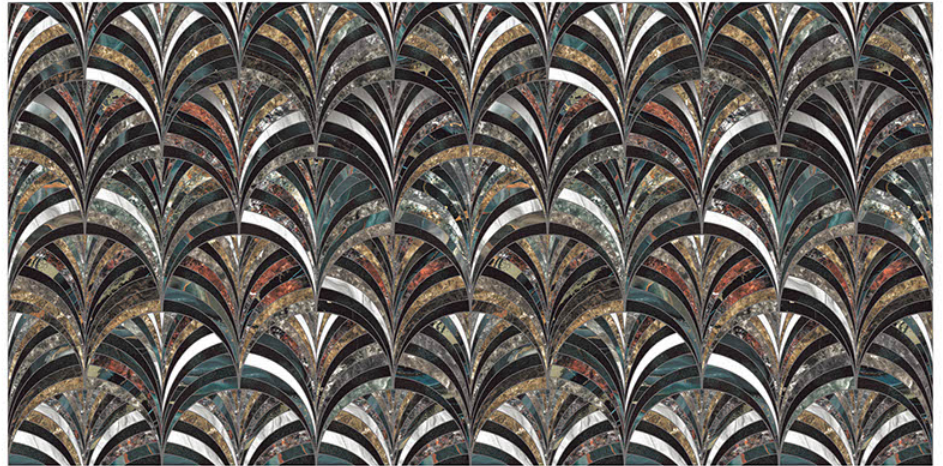

09MM

JOINT
TOLERANCE
0-3 MM

Sp Sunny Natural

SP FLORA CHARM

600
X1200
MM

09MM

JOINT
TOLERANCE
0-3 MM

SP SUNNY AQUA