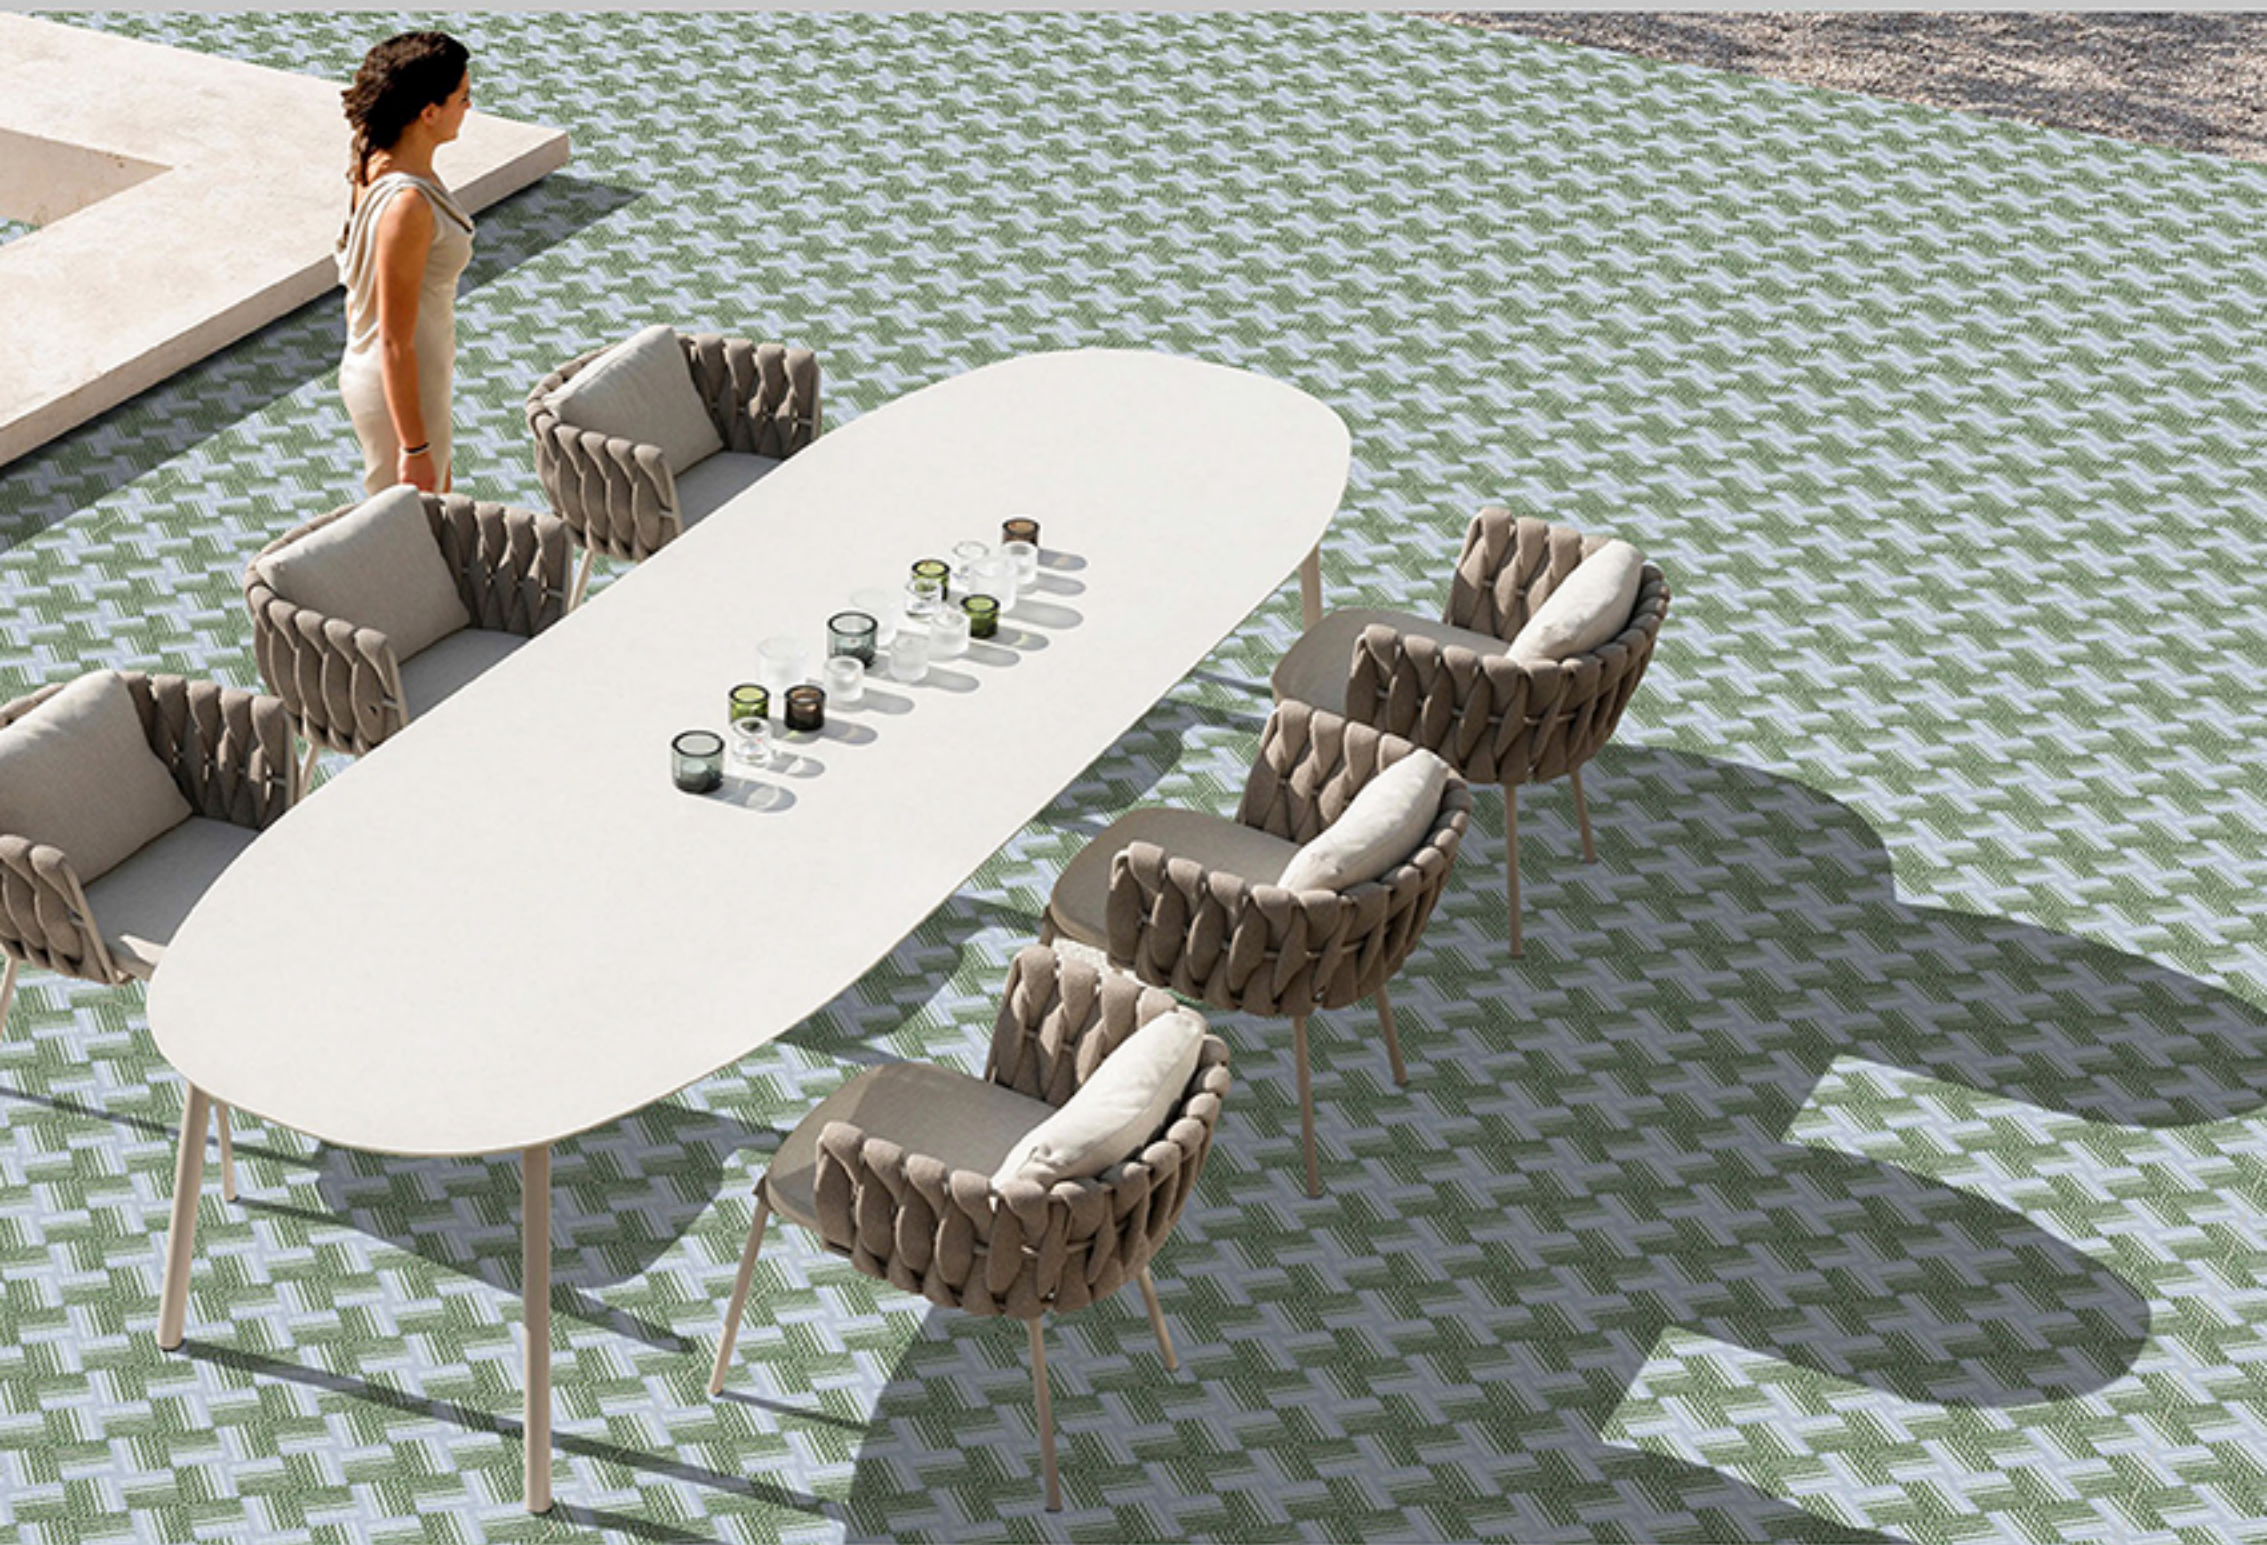

6306

6307

6308

6309

Size
400x
400mm

Series
PUNCH

FLOOR TILES

WATER ABSORPTION