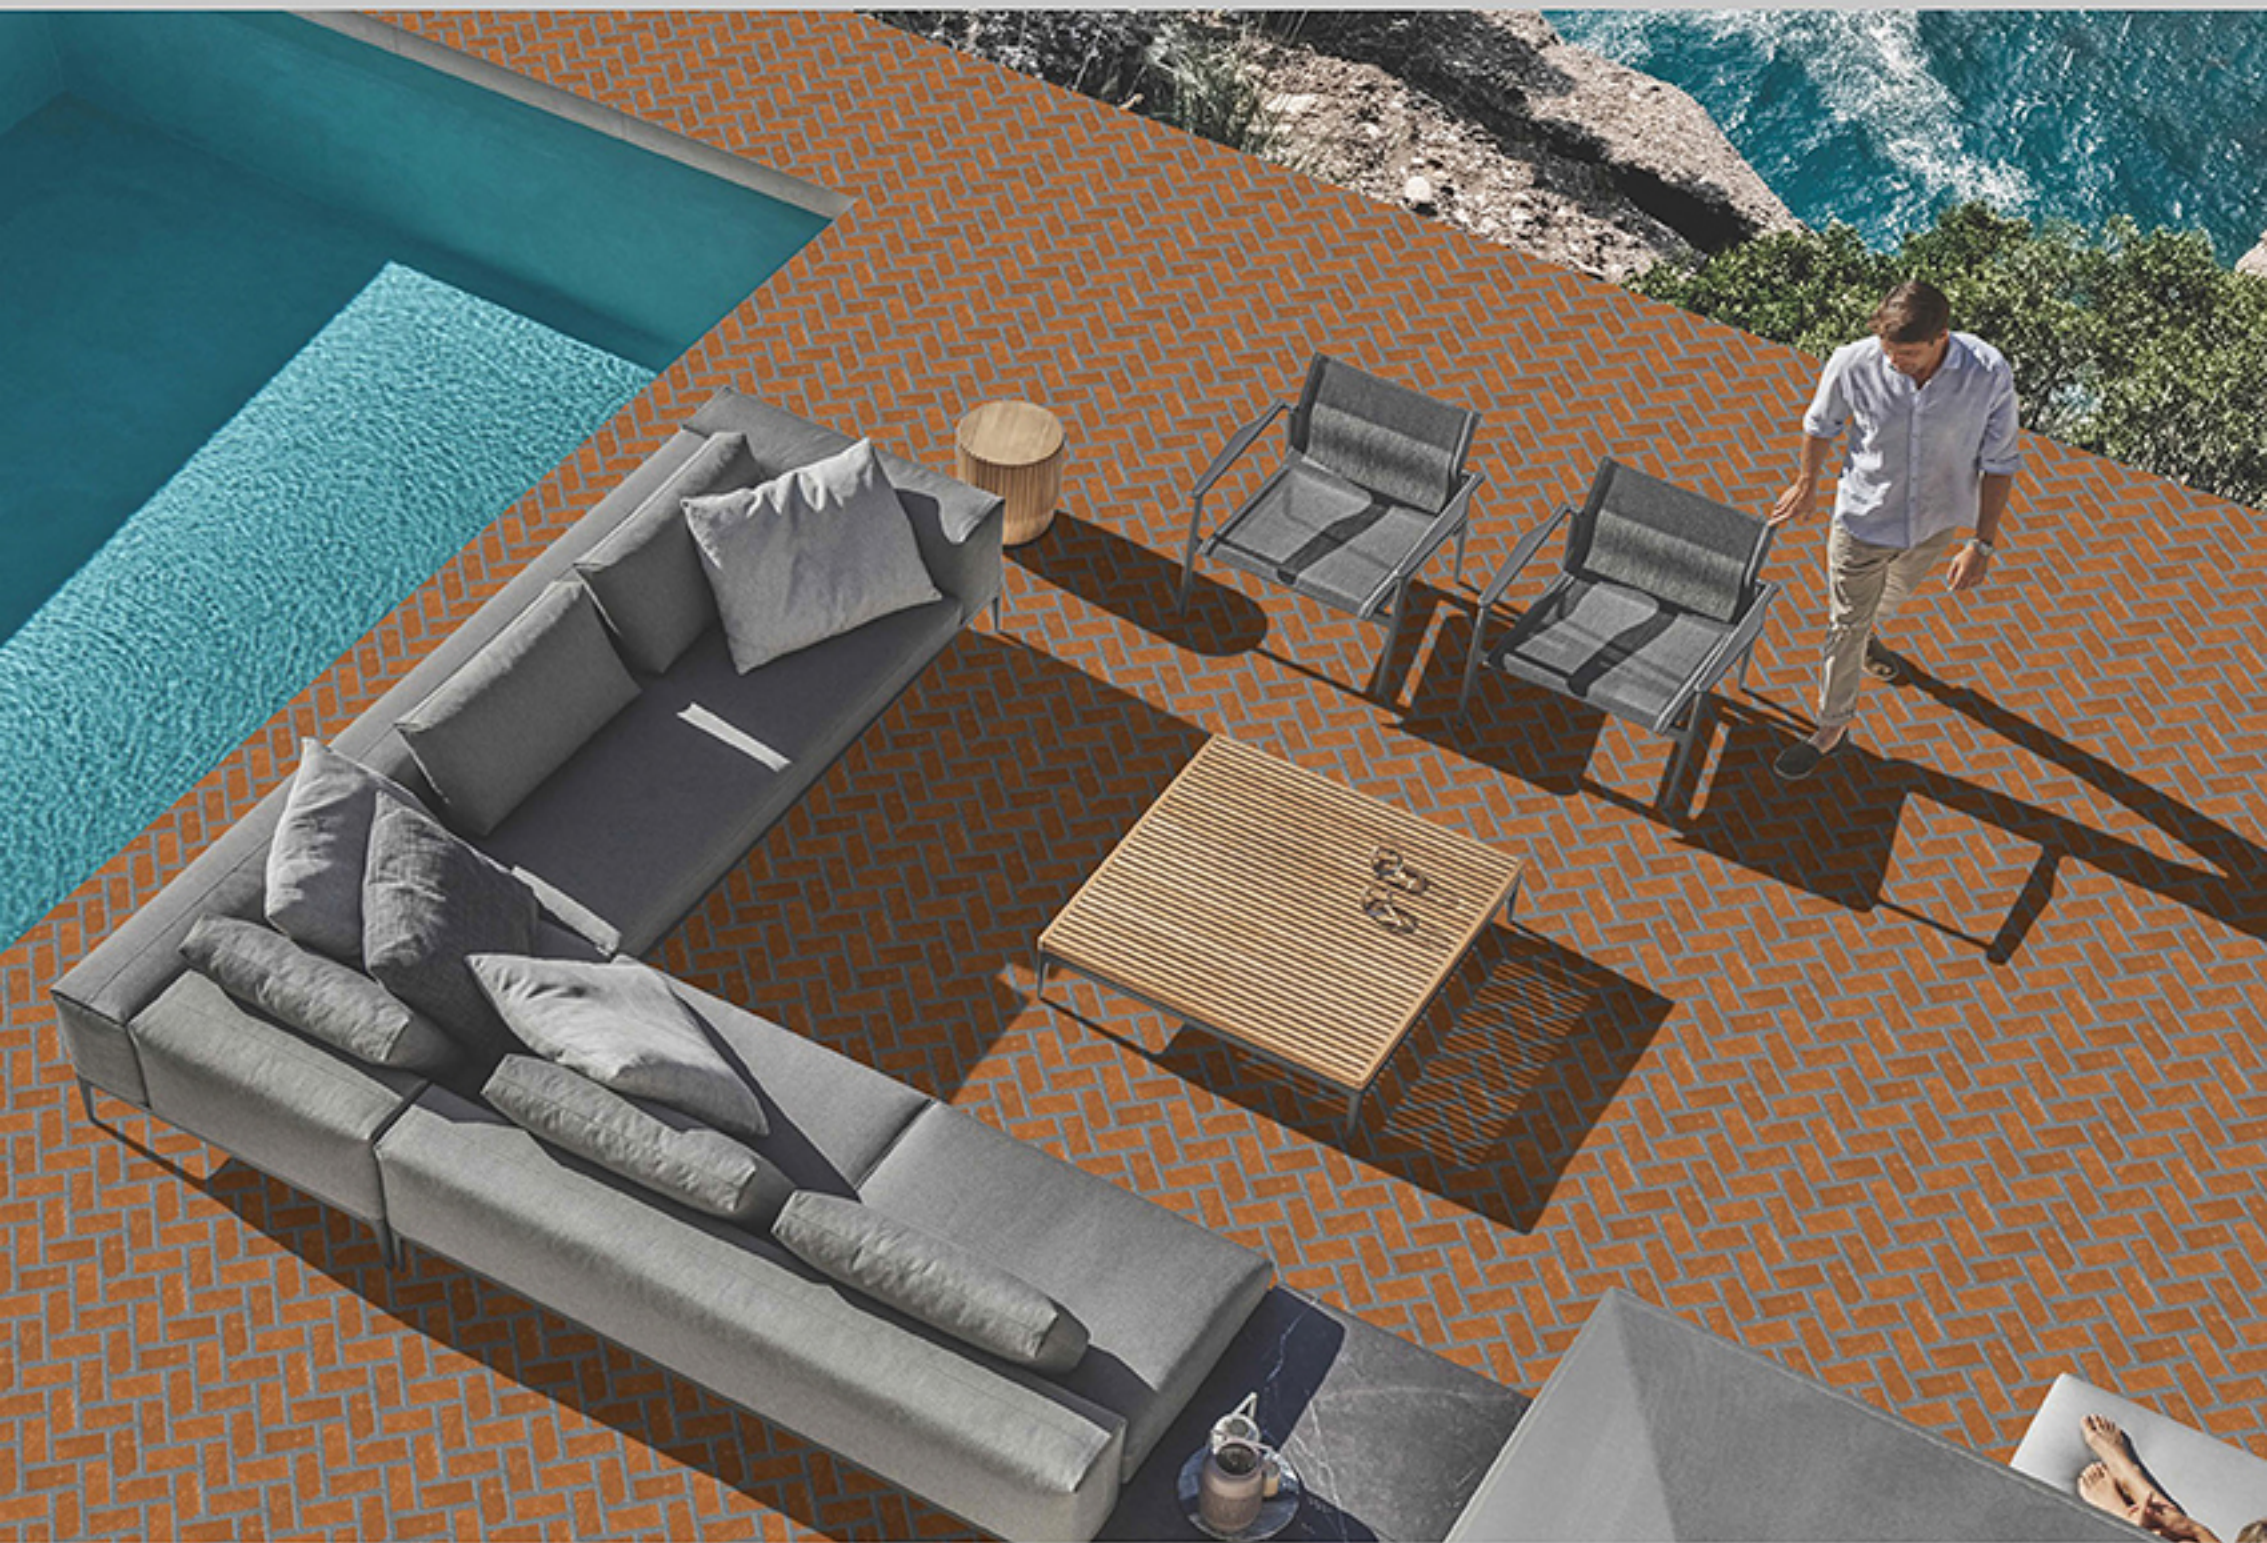

Size
400x
400mm

Series
PUNCH