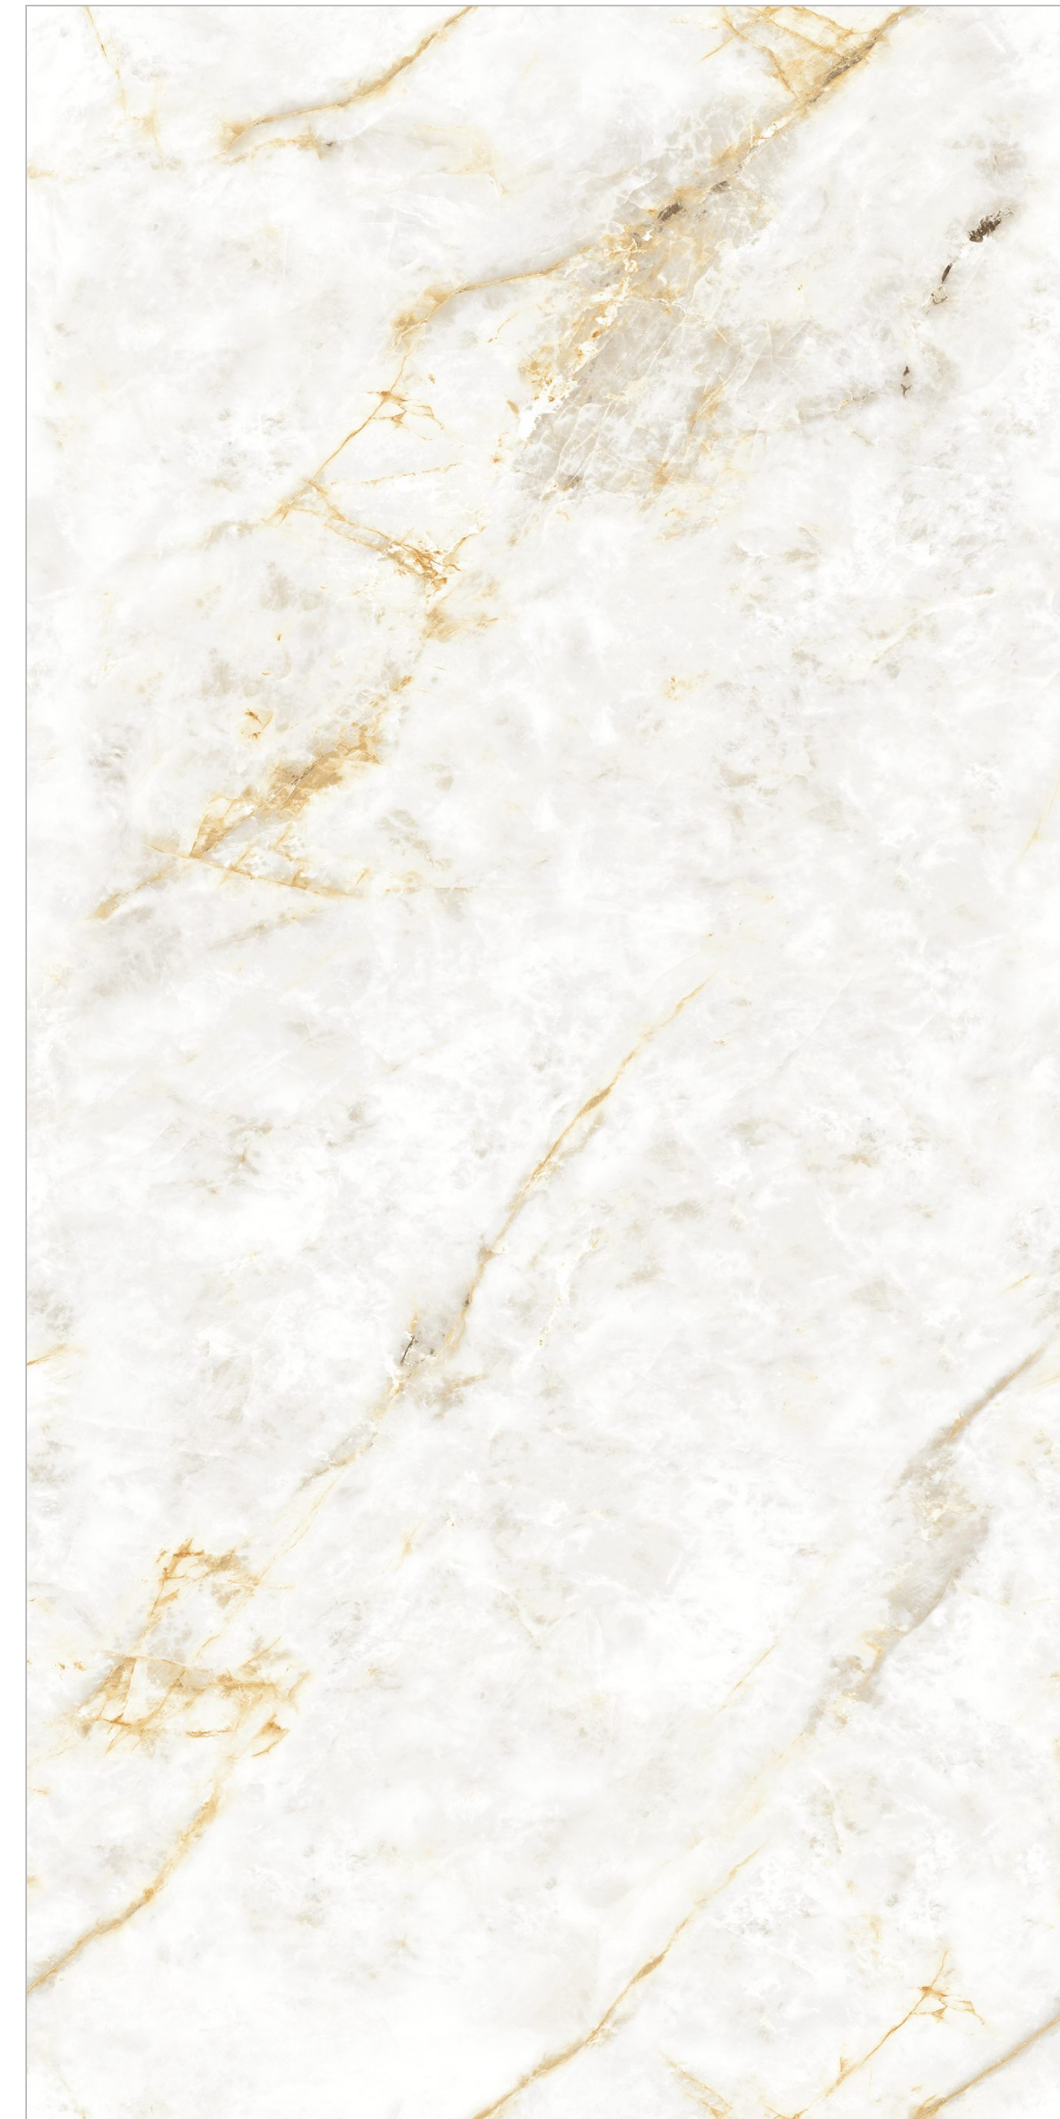

 **PORSE**
ARSA WHITE

Size :
800x1600mm

Finish :
PORSE WITH LUSTER

PORSE
ASTER WHITE END

PORSE
COLLECTION

PORSE
ATLAS GOLD END

PORSE
COLLECTION

Size :
800x1600mm