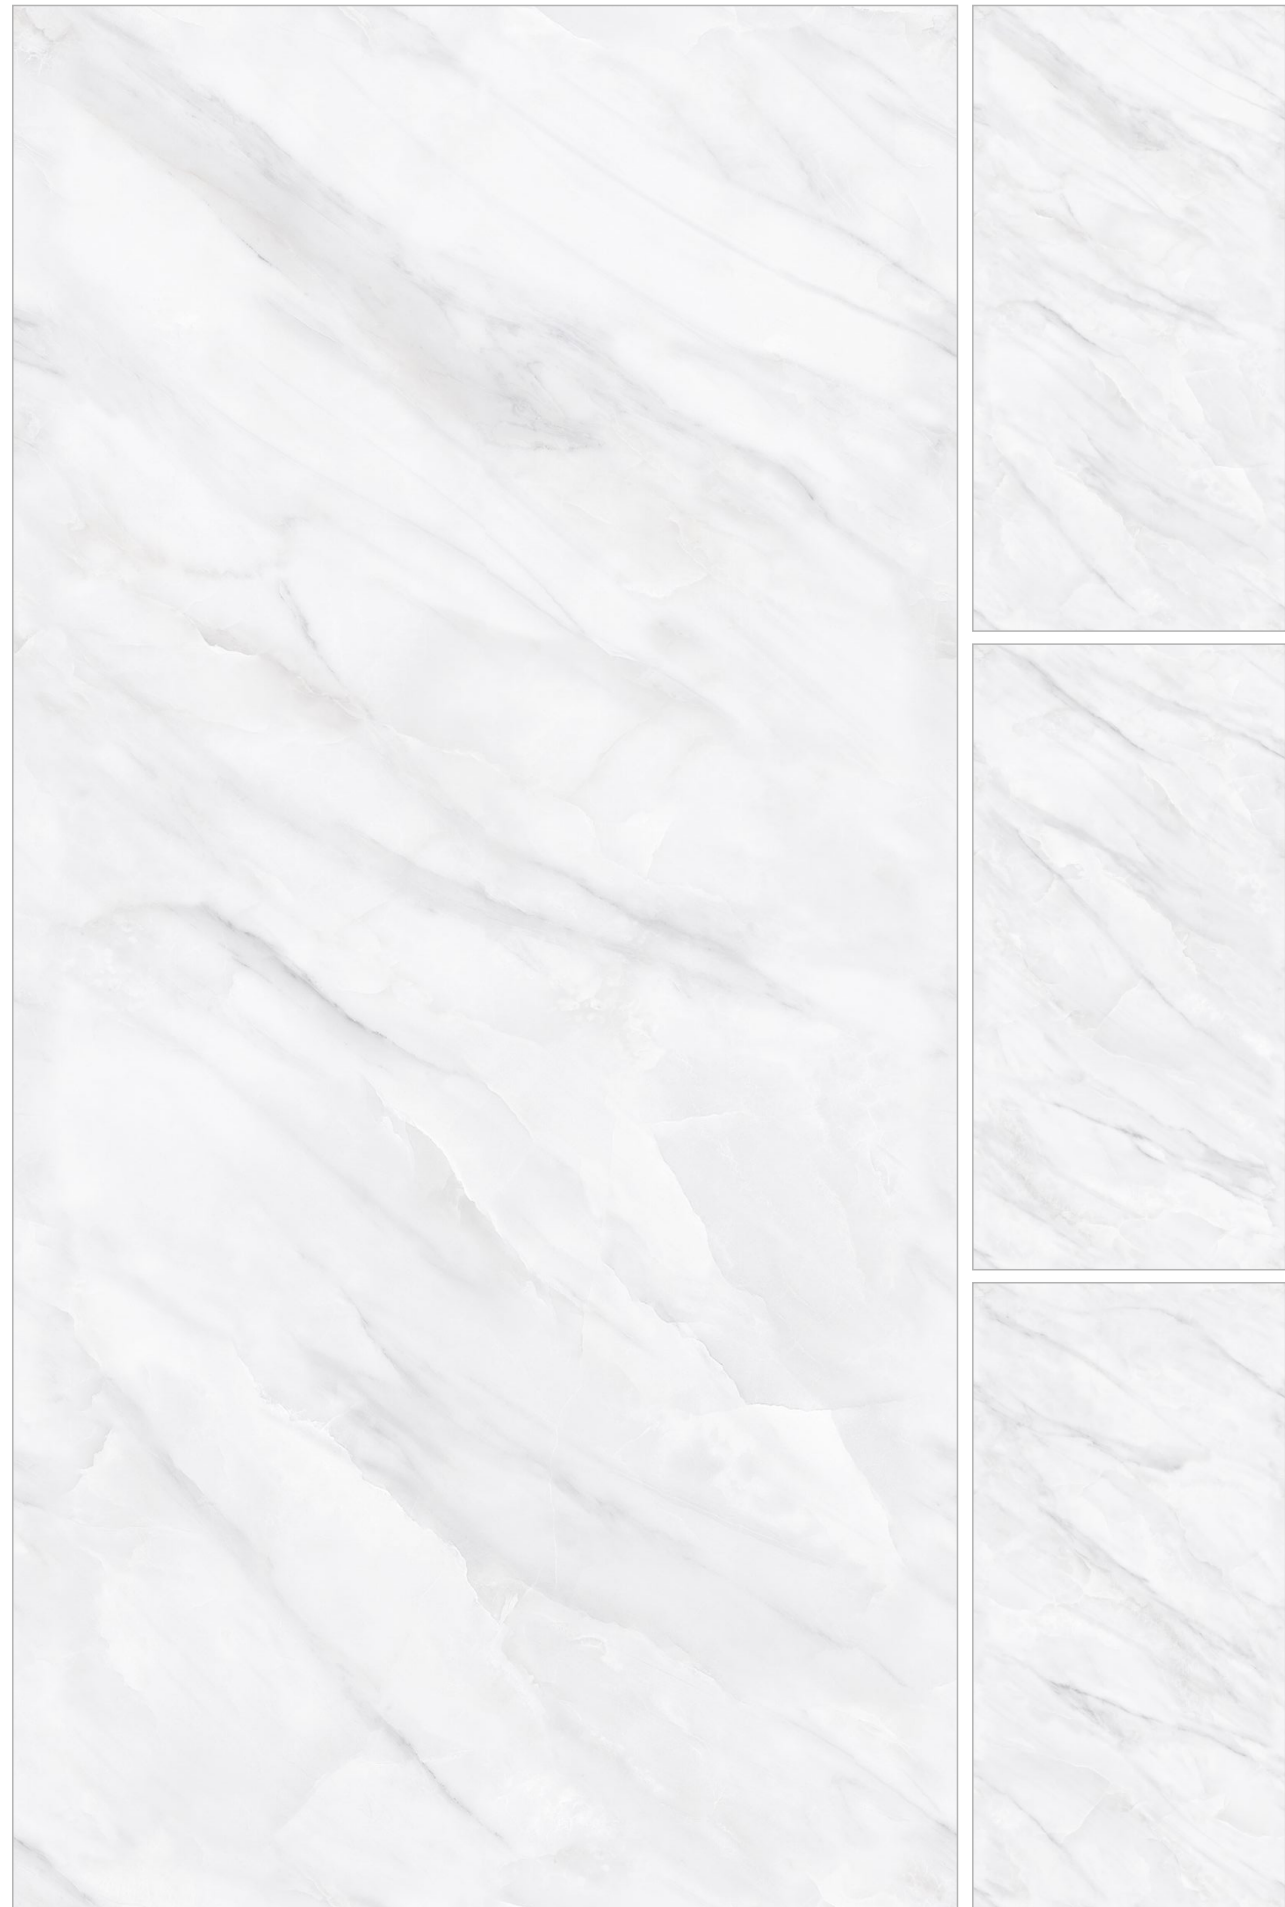

PORSE
COLLECTION

Size :
800x1600mm

Finish :
PORSE

PORSE
COLLECTION

 **PORSE**
MORESCO BEIGE

Size :
800x1600mm

Finish :
PORSE WITH LUSTER

PORSE
RETRO WHITE END