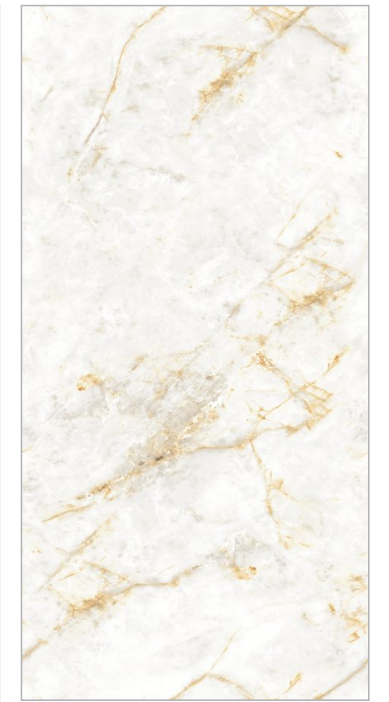

 **PORSE**
ARSA WHITE

Size :
800x1600mm

Finish :
PORSE WITH LUSTER

PORSE
ASTER WHITE END

PORSE
COLLECTION

PORSE
ATLAS GOLD END

PORSE
COLLECTION

Size :
800x1600mm