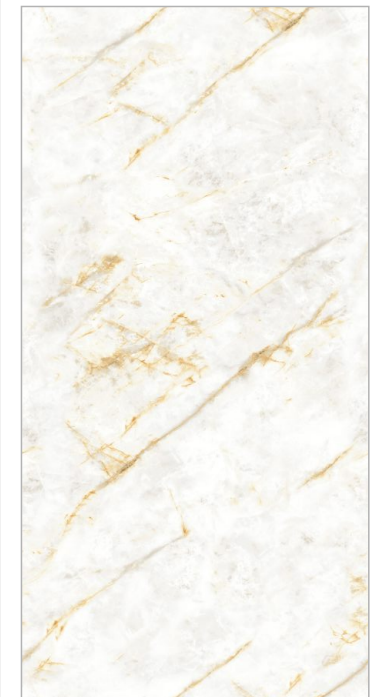

 **PORSE**
ARSA WHITE

Size :
800x1600mm

Finish :
PORSE WITH LUSTER

PORSE
ASTER WHITE END

PORSE
COLLECTION

PORSE
ATLAS GOLD END

PORSE
COLLECTION

Size :
800x1600mm