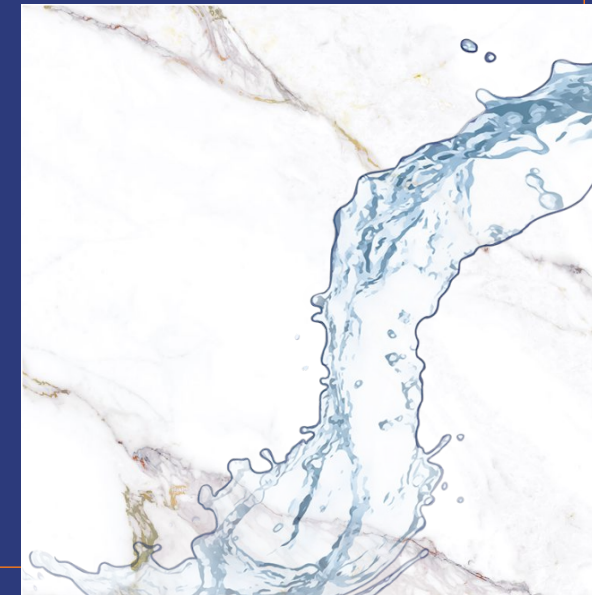

WATER RESISTANT

Experience worry-free living with our water-resistant tiles that repel moisture effortlessly. Perfect for bathrooms, kitchens, and high-humidity areas, they prevent water damage and mold growth while maintaining their stunning appearance. Protection meets beauty in every square inch.