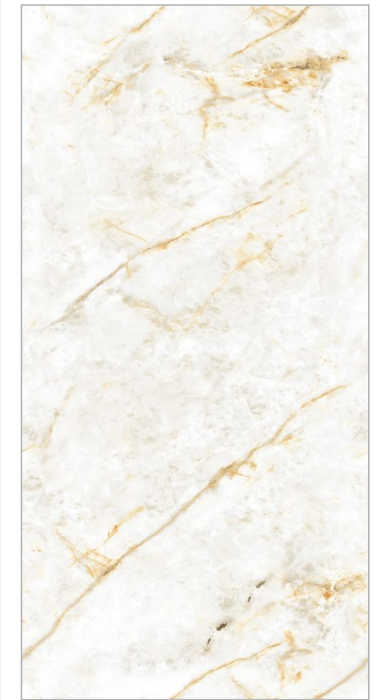

 **PORSE**
ARSA WHITE

Size :
800x1600mm

Finish :
PORSE WITH LUSTER

PORSE
ASTER WHITE END

PORSE
COLLECTION

PORSE
ATLAS GOLD END

PORSE
COLLECTION

Size :
800x1600mm