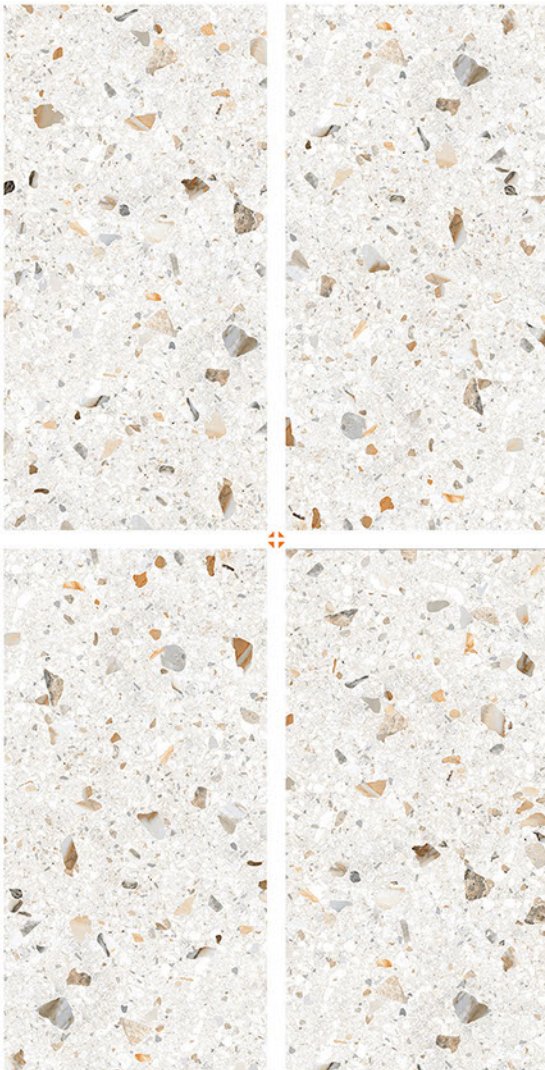

600x1200MM

TERRAZO
SERIES

Thickness
9MM

Design

**CV TERRACE
GREY**