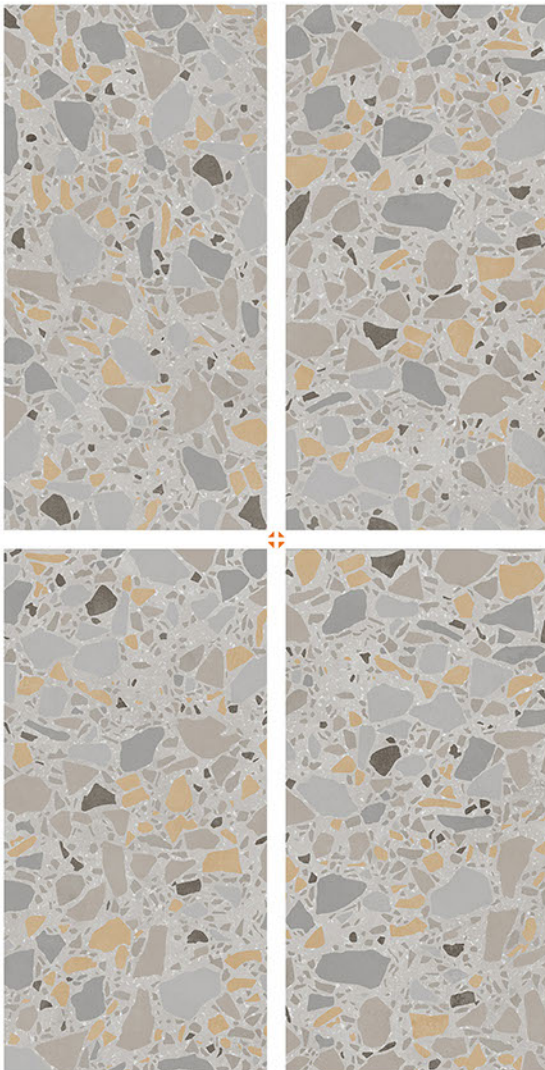

600x1200MM

**TERRAZO
SERIES**

Thickness
9MM

Design

**CV CARROT
TERRAZZO**