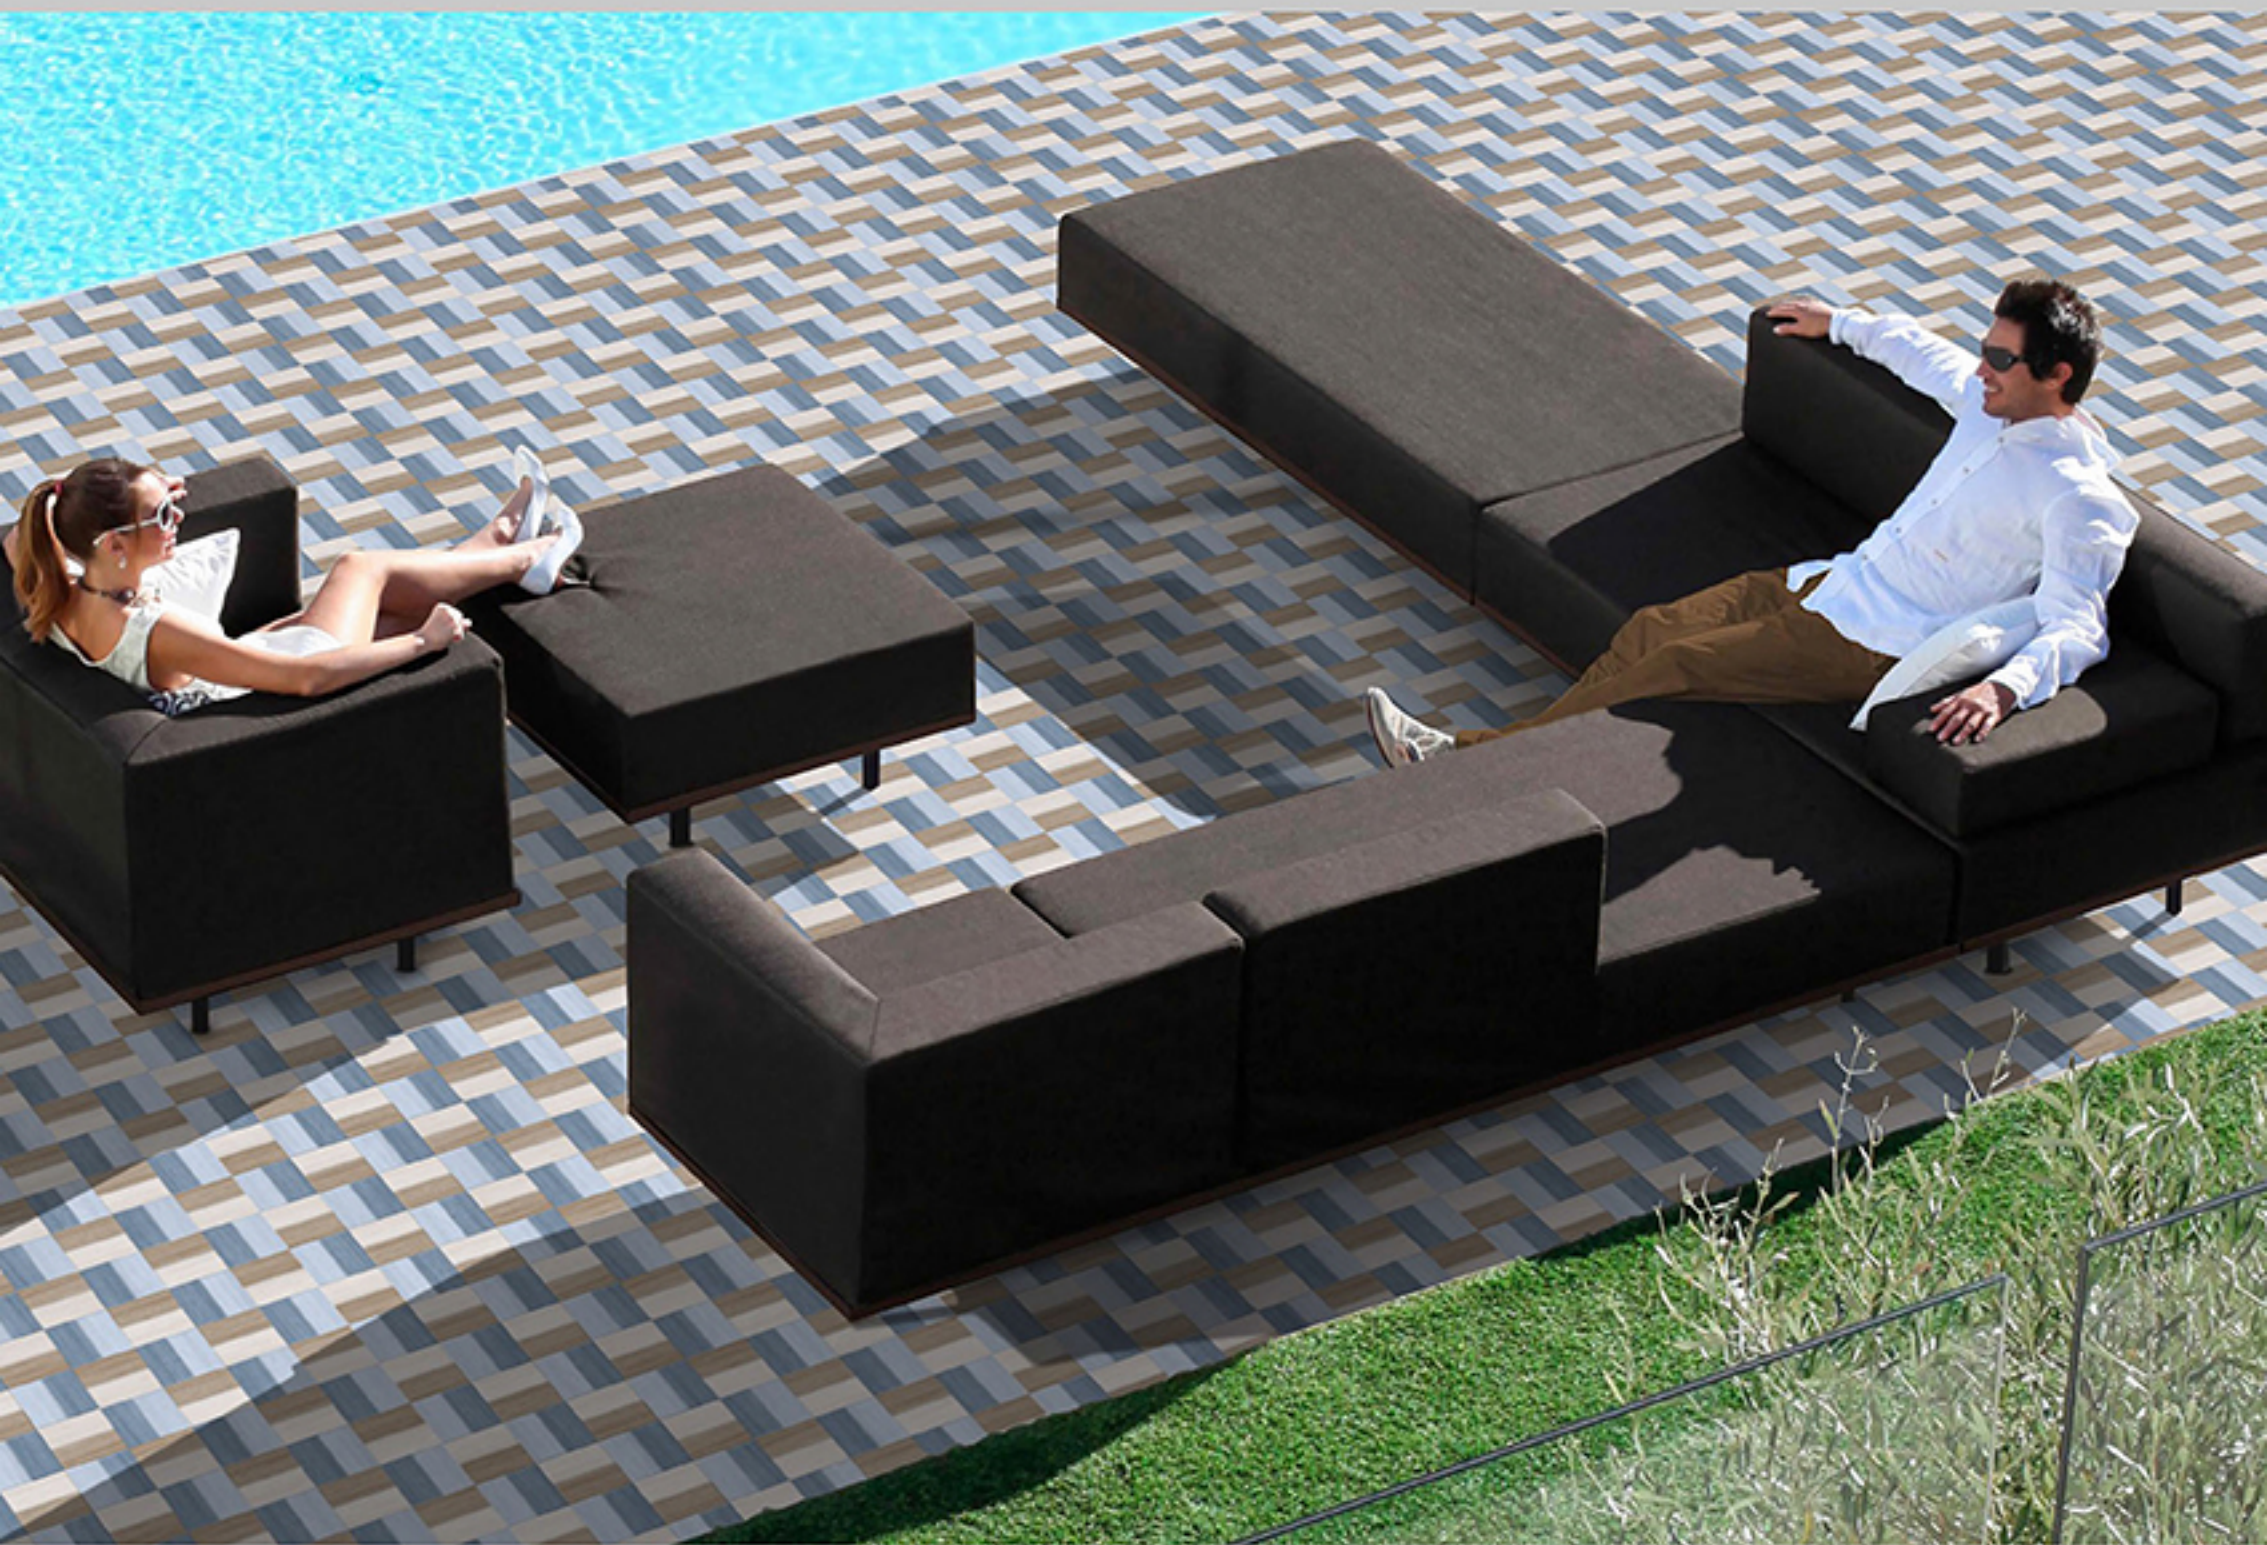

Size
400x
400mm

Series
PLAIN

FLOOR TILES

WATER ABSORPTION

ANTISLIP

HEAVY LOAD BEARING

HIGHER THICKNESS