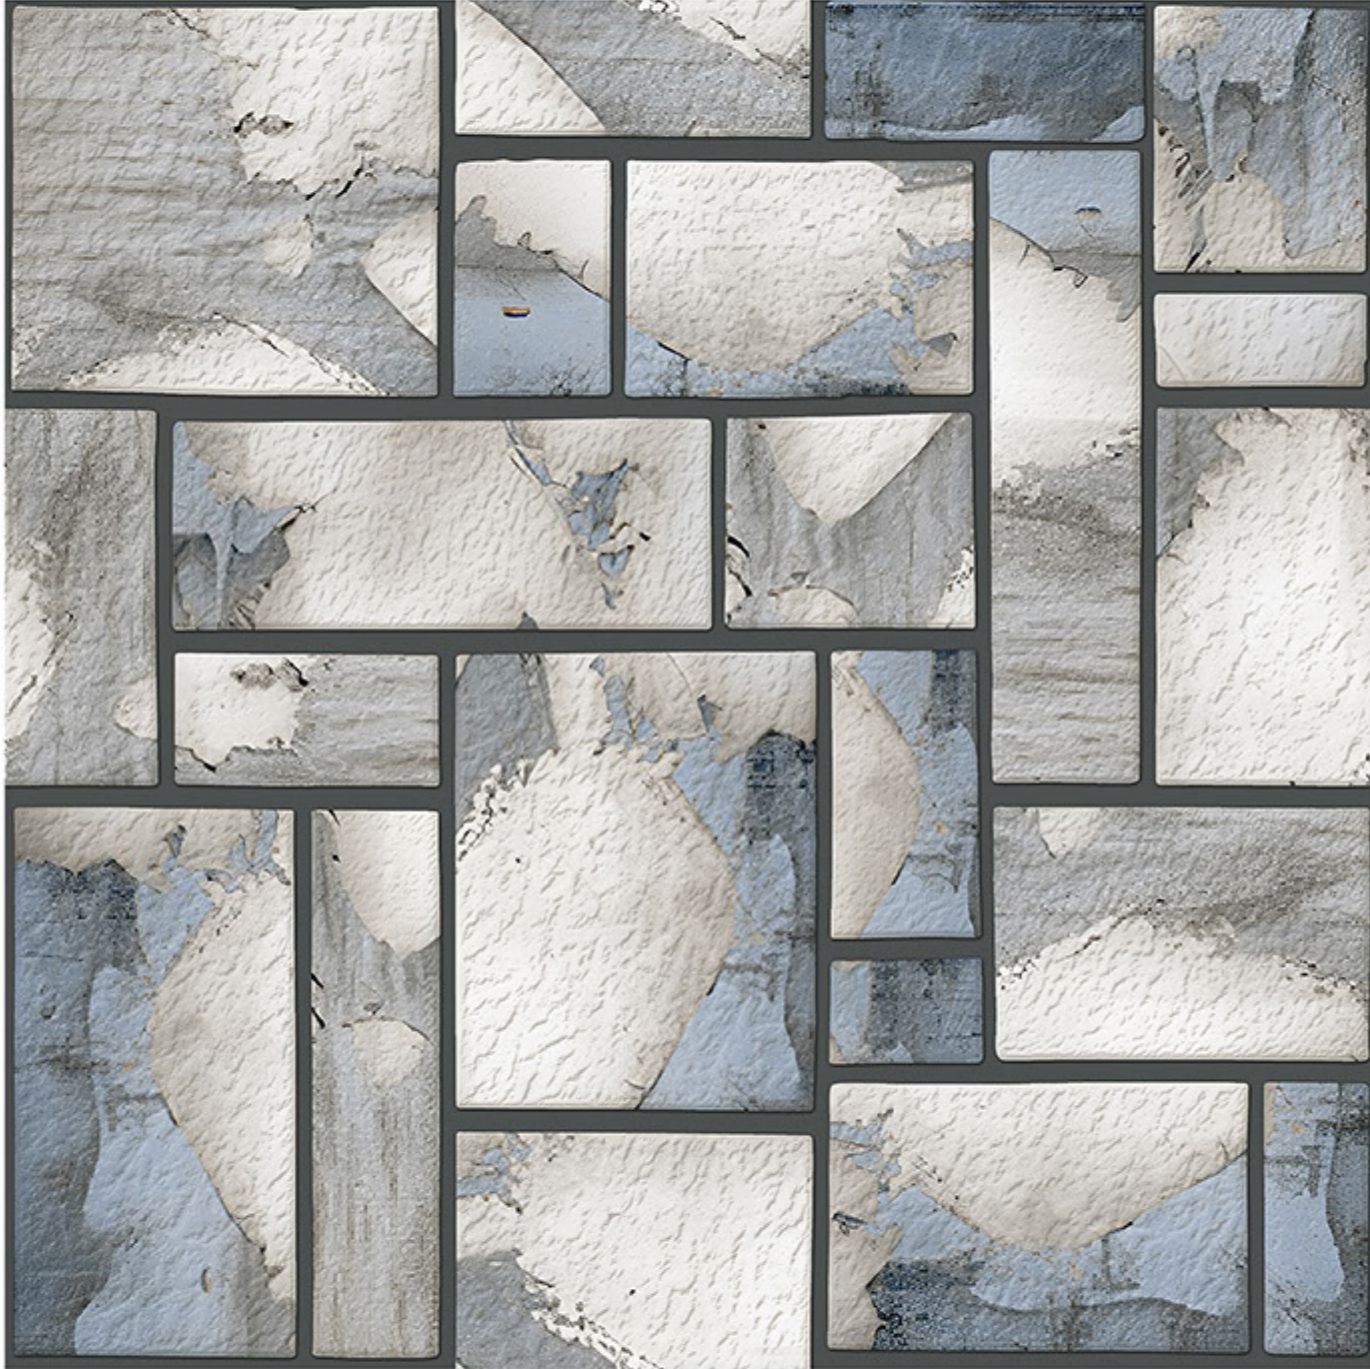

HEAVY DUTY
PARKING TILES

500X
500MM

516

Random :- 01

Finish :- PUNCH

Thickness
12mm