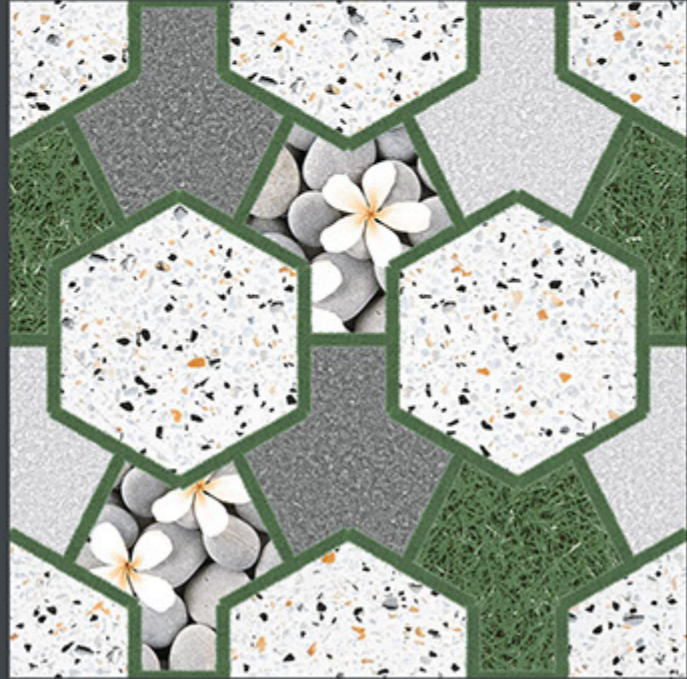

500X  
500MM

821

TILES PREVIEW

HEAVY DUTY  
PARKING TILES

**HEAVY DUTY**  
PARKING TILES

**500X**  
**500MM**

**825**

Random :- 01