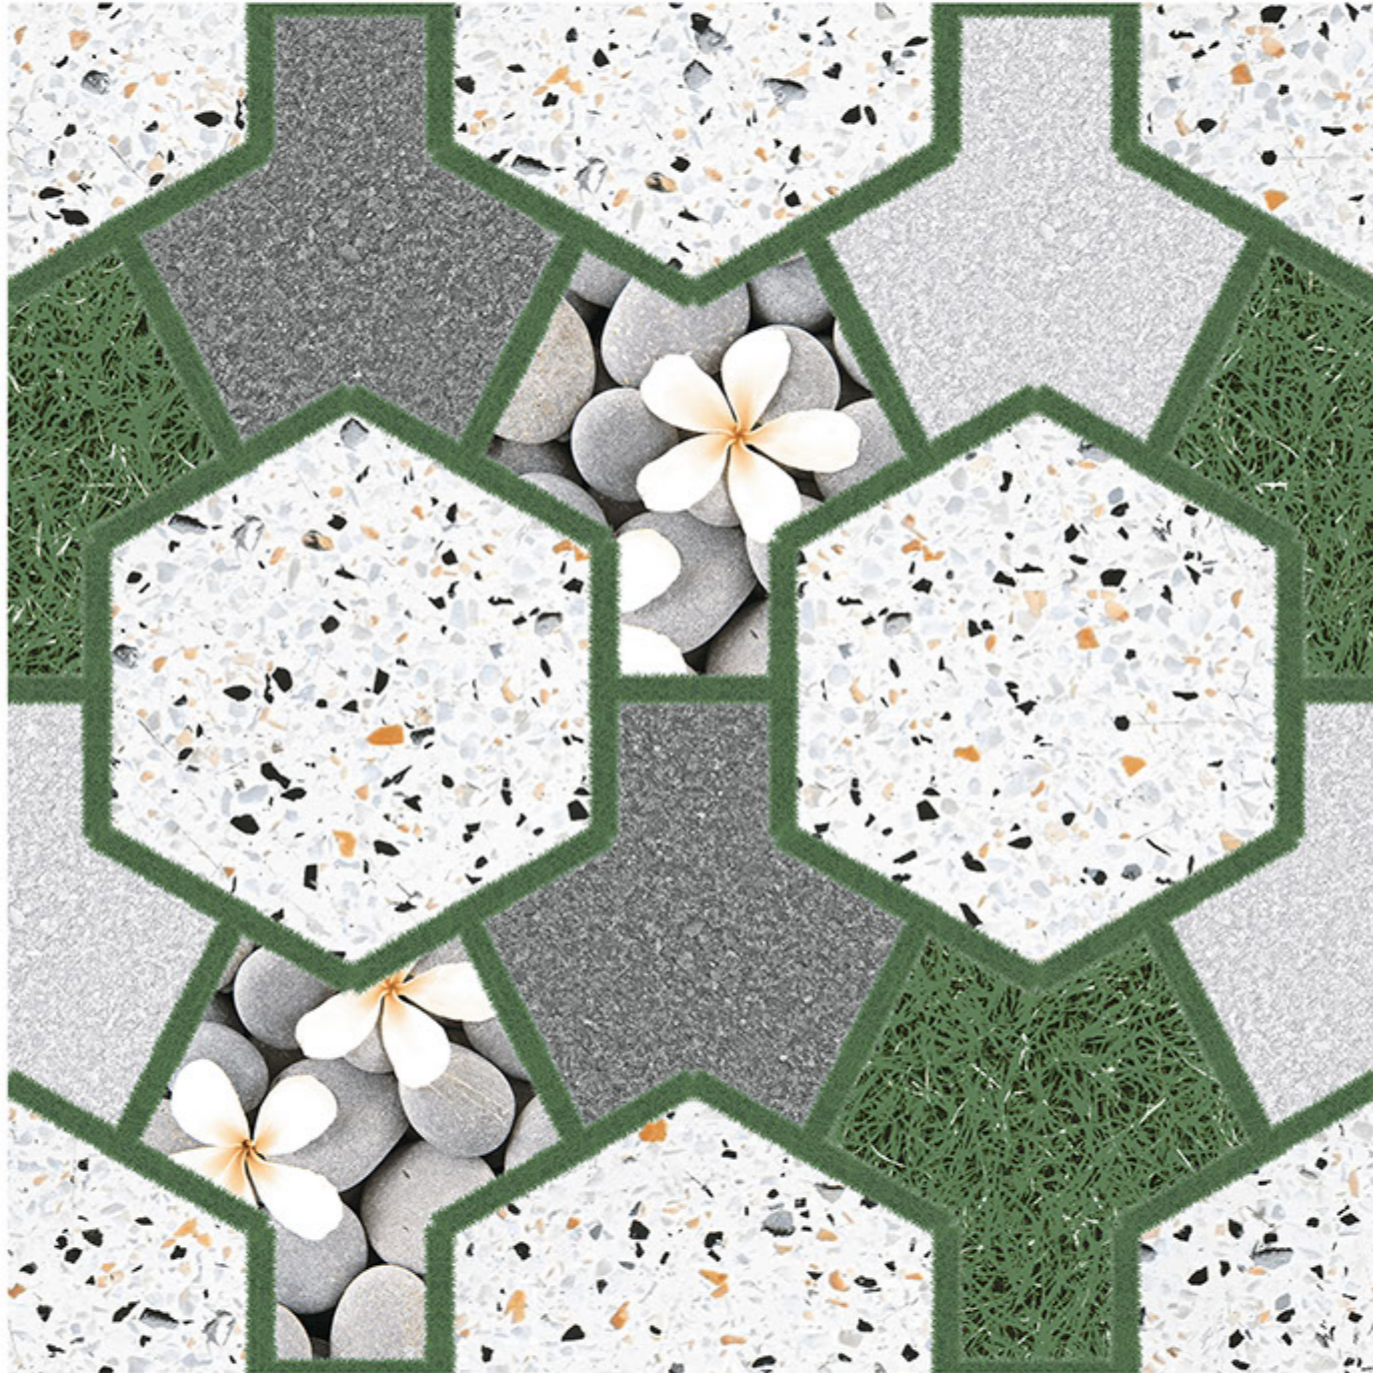

818

TILES PREVIEW

HEAVY DUTY  
PARKING TILES

**HEAVY DUTY**  
PARKING TILES

**500X**  
**500MM**

**821**

Random :- 01

Finish :- PUNCH