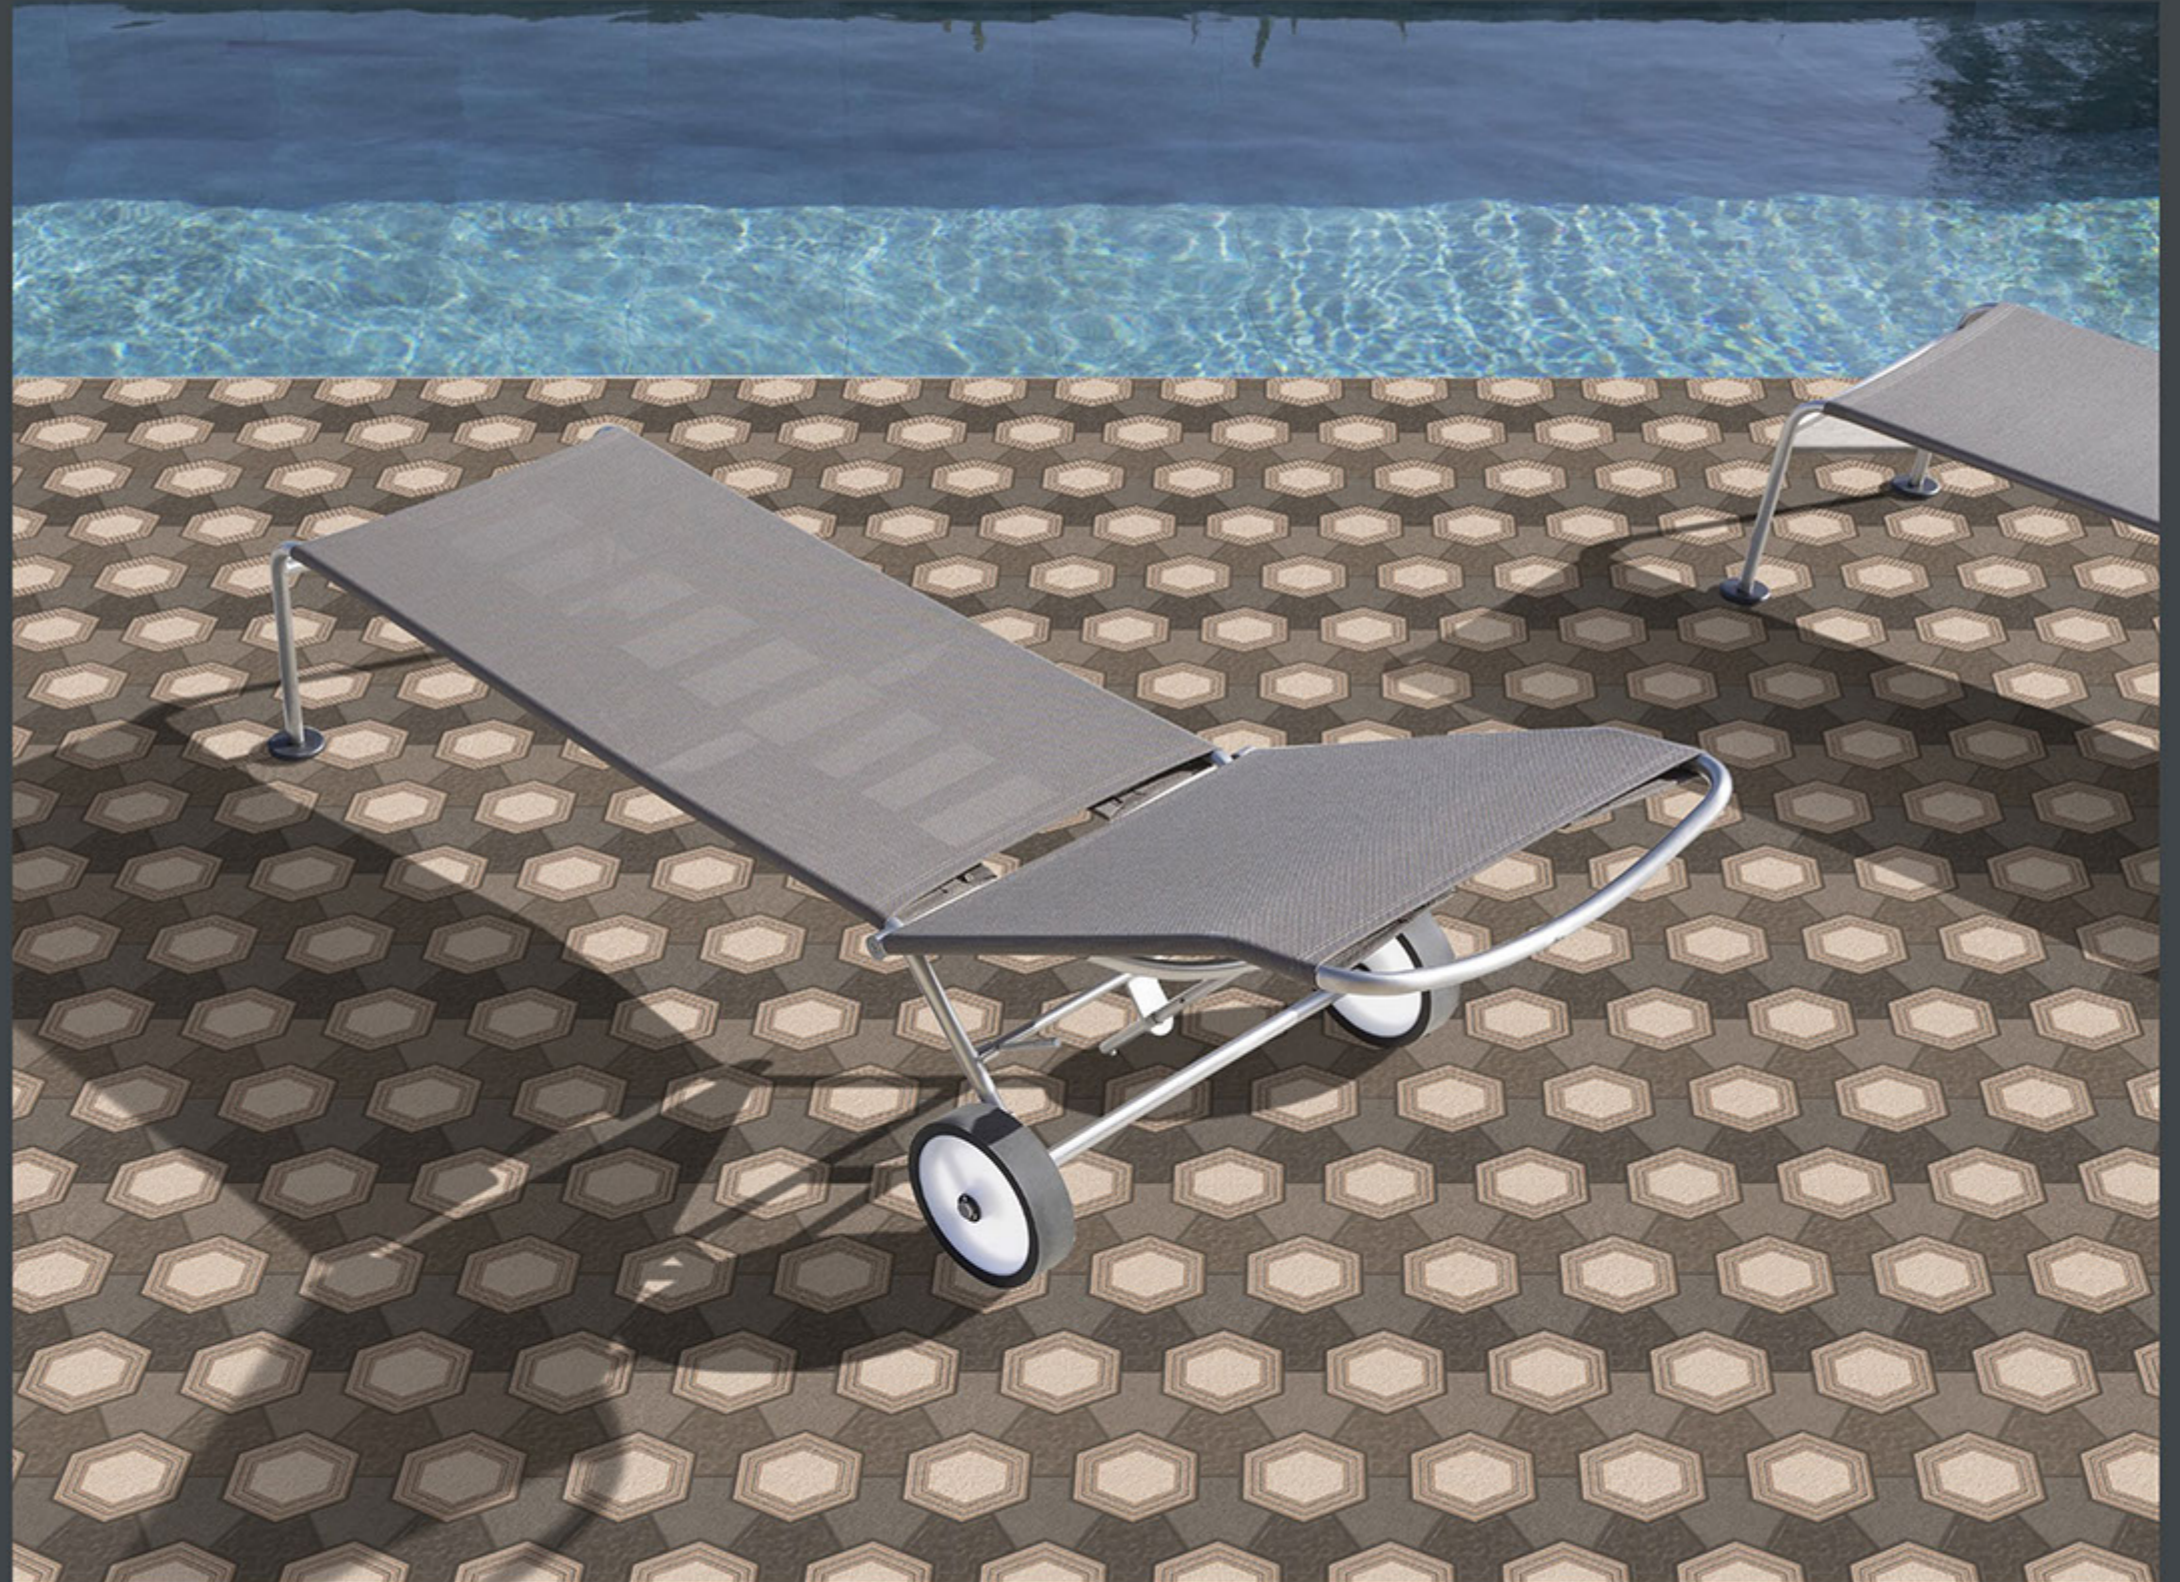

TILES PREVIEW

HEAVY DUTY
PARKING TILES