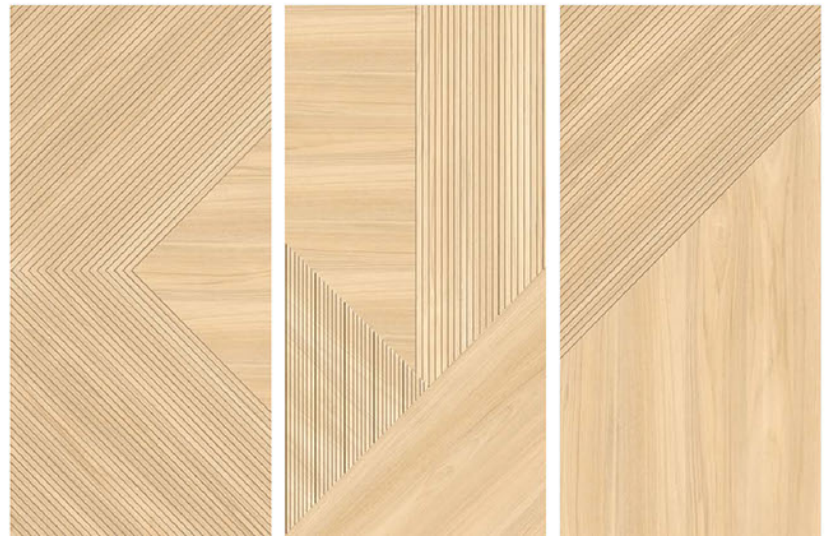

CV WAVE WOOD BEIGE

Random
Design

Size:
600X
1200MM

Thickness:
09MM

Surface:
CARVING

Preview of:
CV WAVE WOOD BEIGE

CV WAVE WOOD BROWN

Random
Design