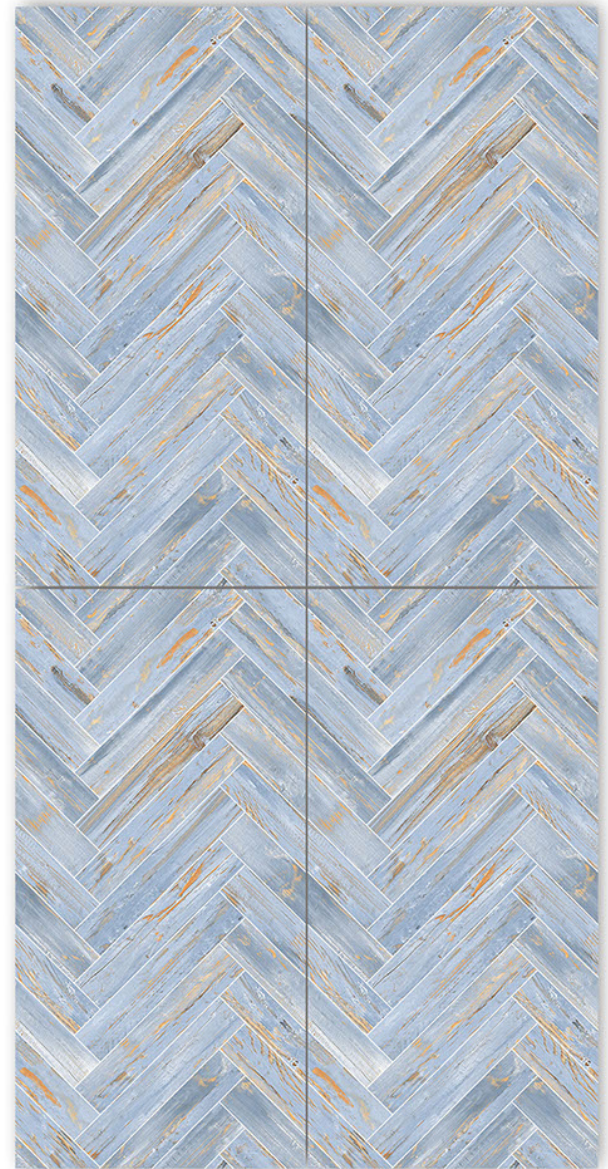

Size:
600X
1200MM

Thickness:
09MM

Surface:
CARVING

END LAVIT AZUL

Size: 
**600X
1200MM**

Thickness: 
09MM

Surface: 
CARVING

Random 