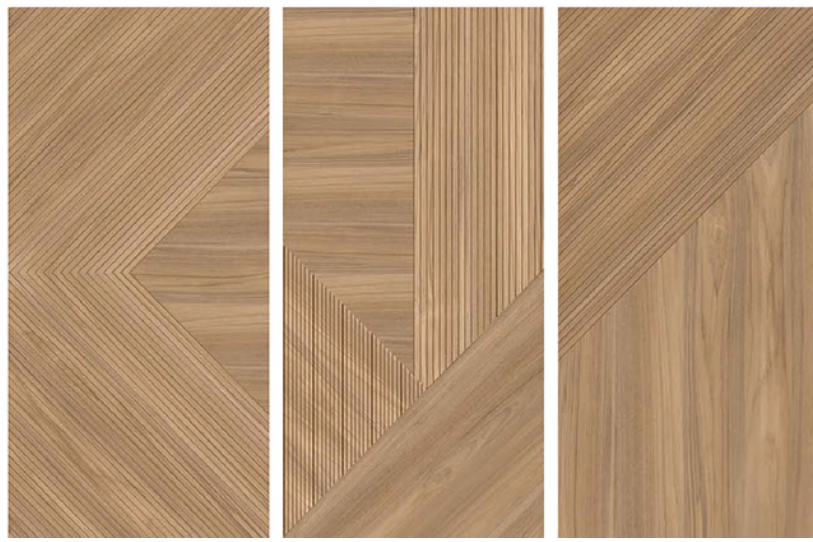

Size:
600X
1200MM

Thickness:
09MM

Surface:
CARVING