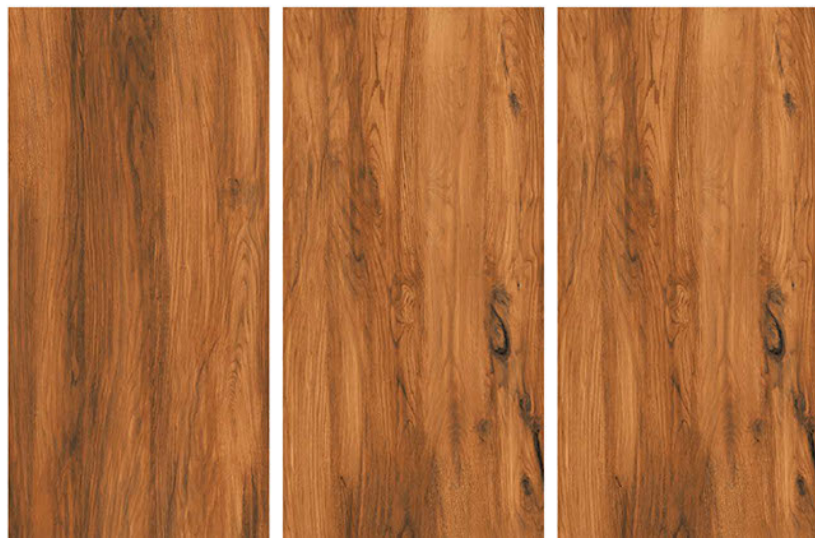

Surface:
MATT

MT PITCH PINE WOOD

Random
Design

Size:
**600X
1200MM**
Thickness:
09MM
Surface:
MATT

Preview of:
MT PITCH PINE WOOD

MT ROVER WOOD BROWN

Random
Design

Size:
**600X
1200MM**