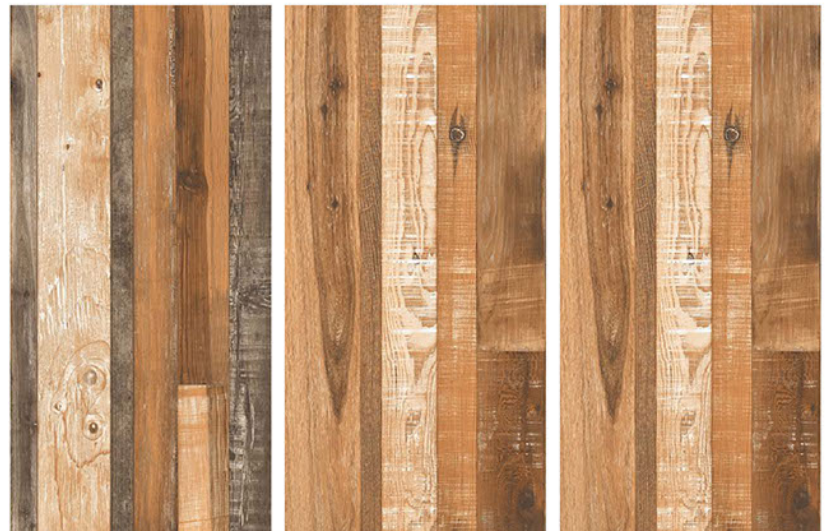

Size:
**600X
1200MM**

Thickness:
09MM

Surface:
MATT