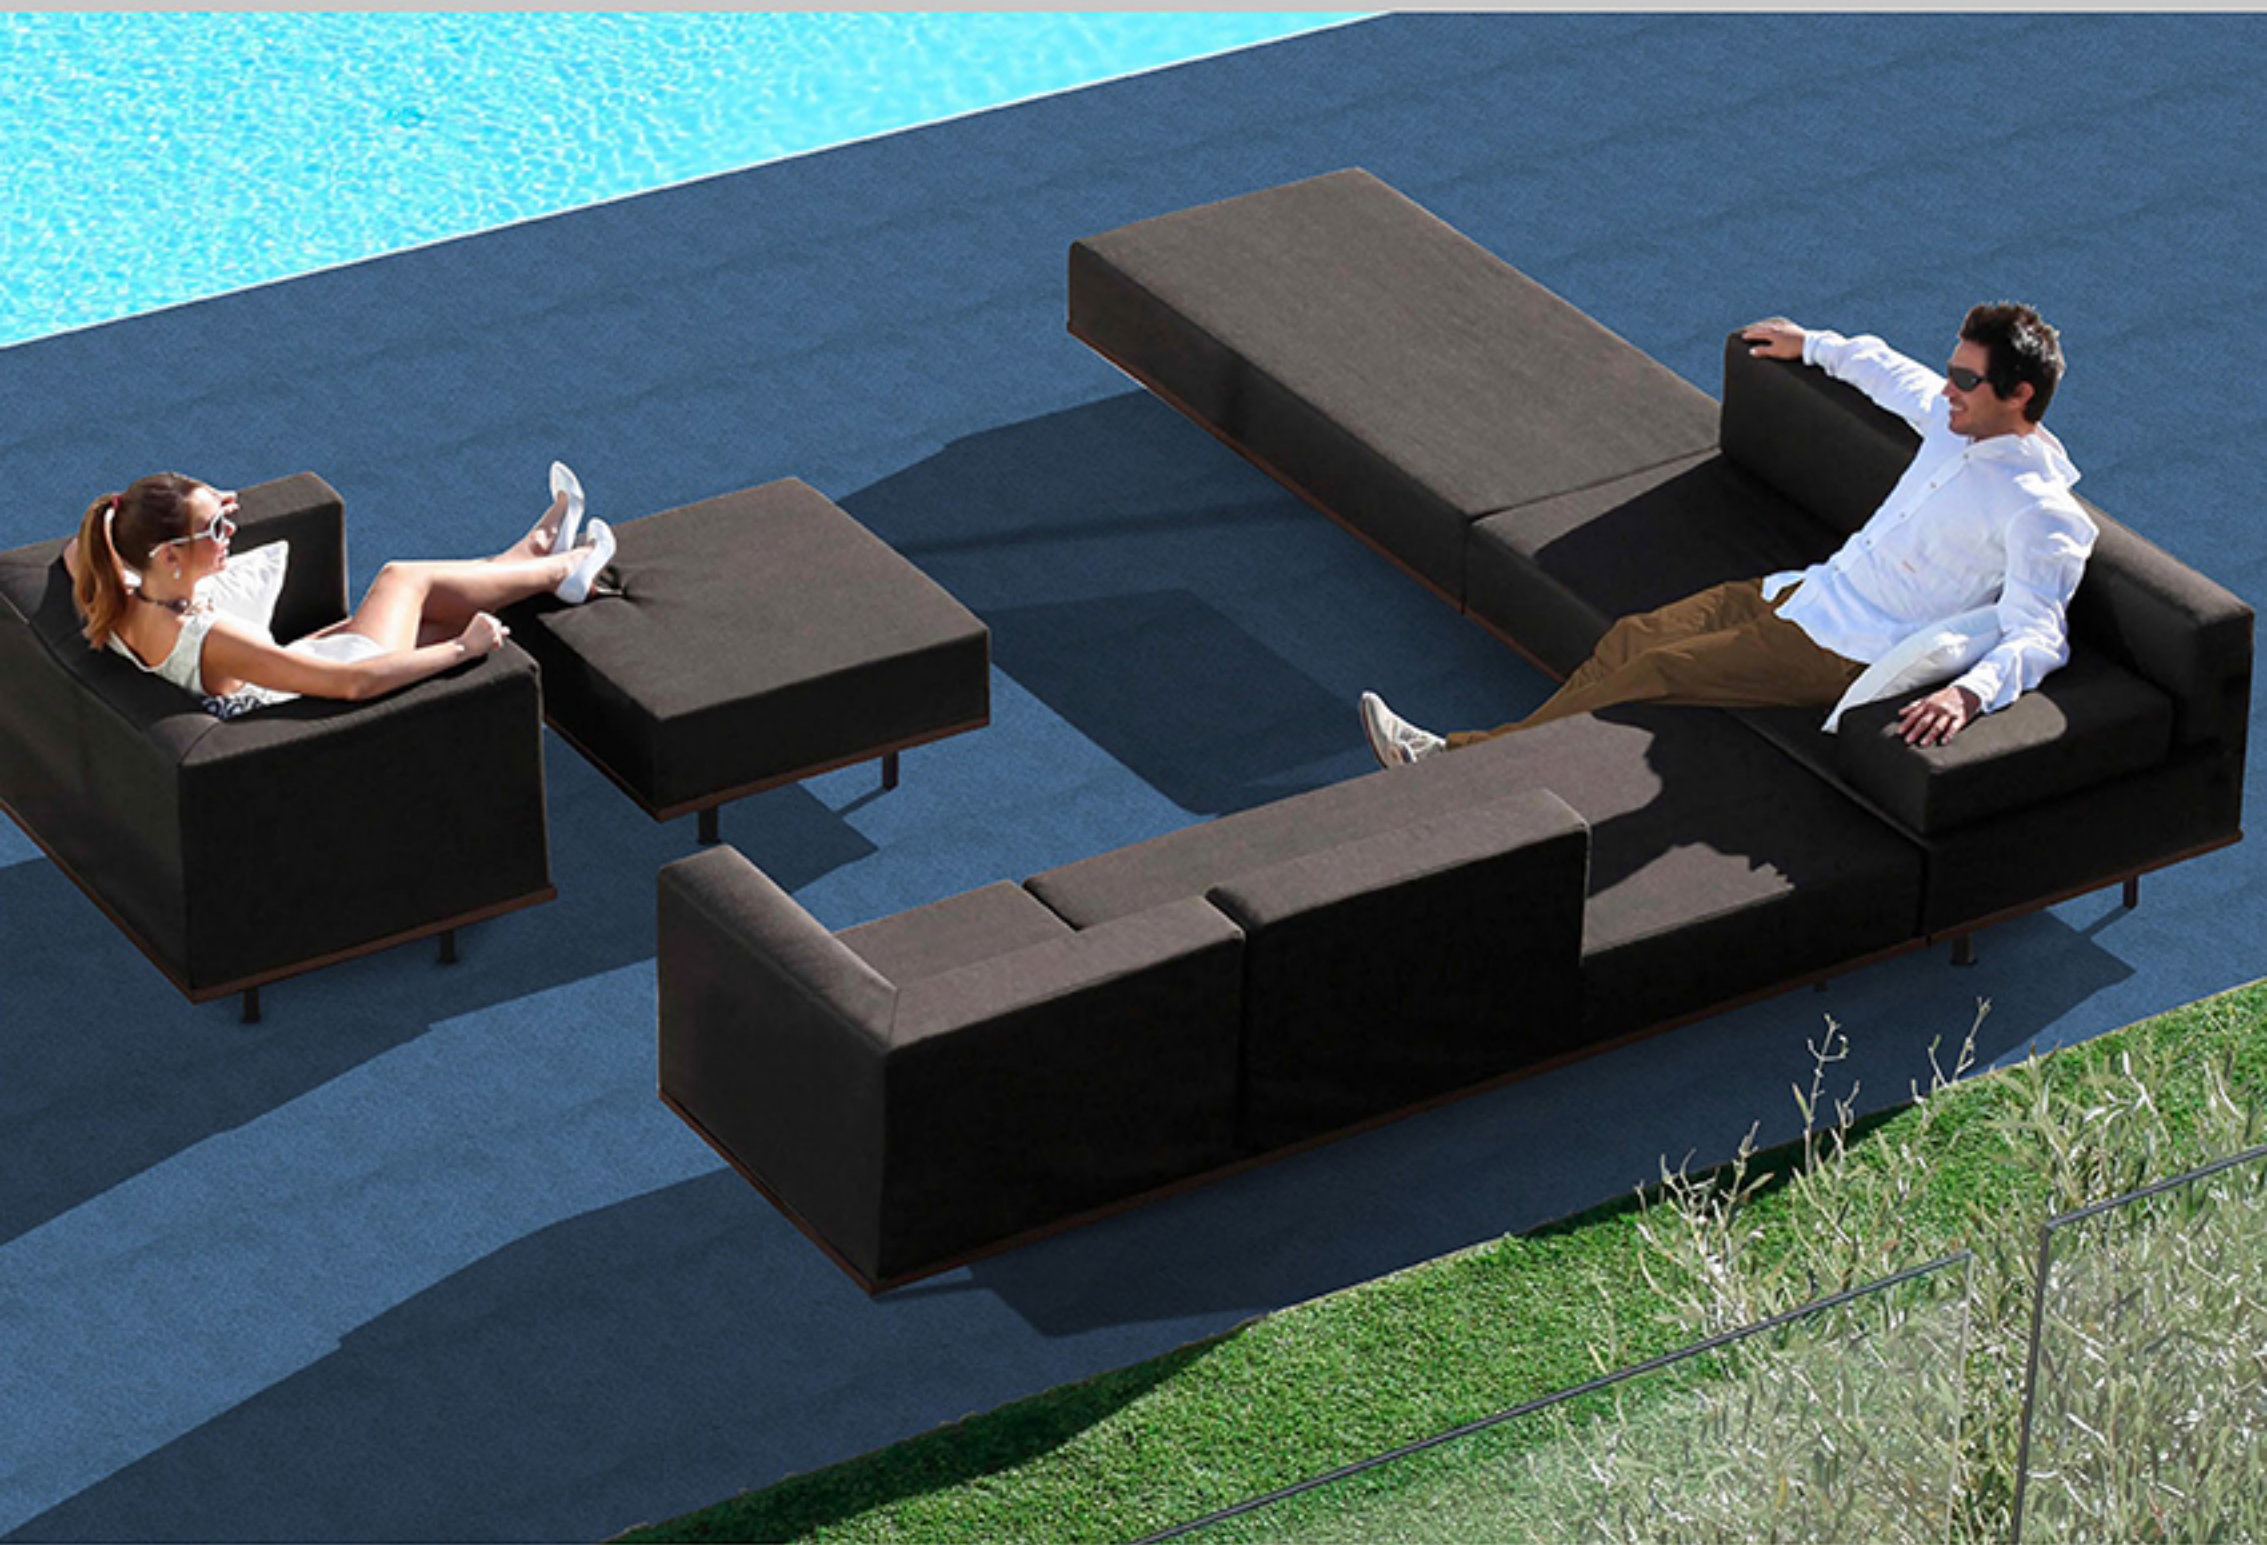

Size
400x
400mm

Series
RUSTIC

FLOOR TILES

WATER ABSORPTION

ANTISLIP

HEAVY LOAD BEARING

HIGHER THICKNESS