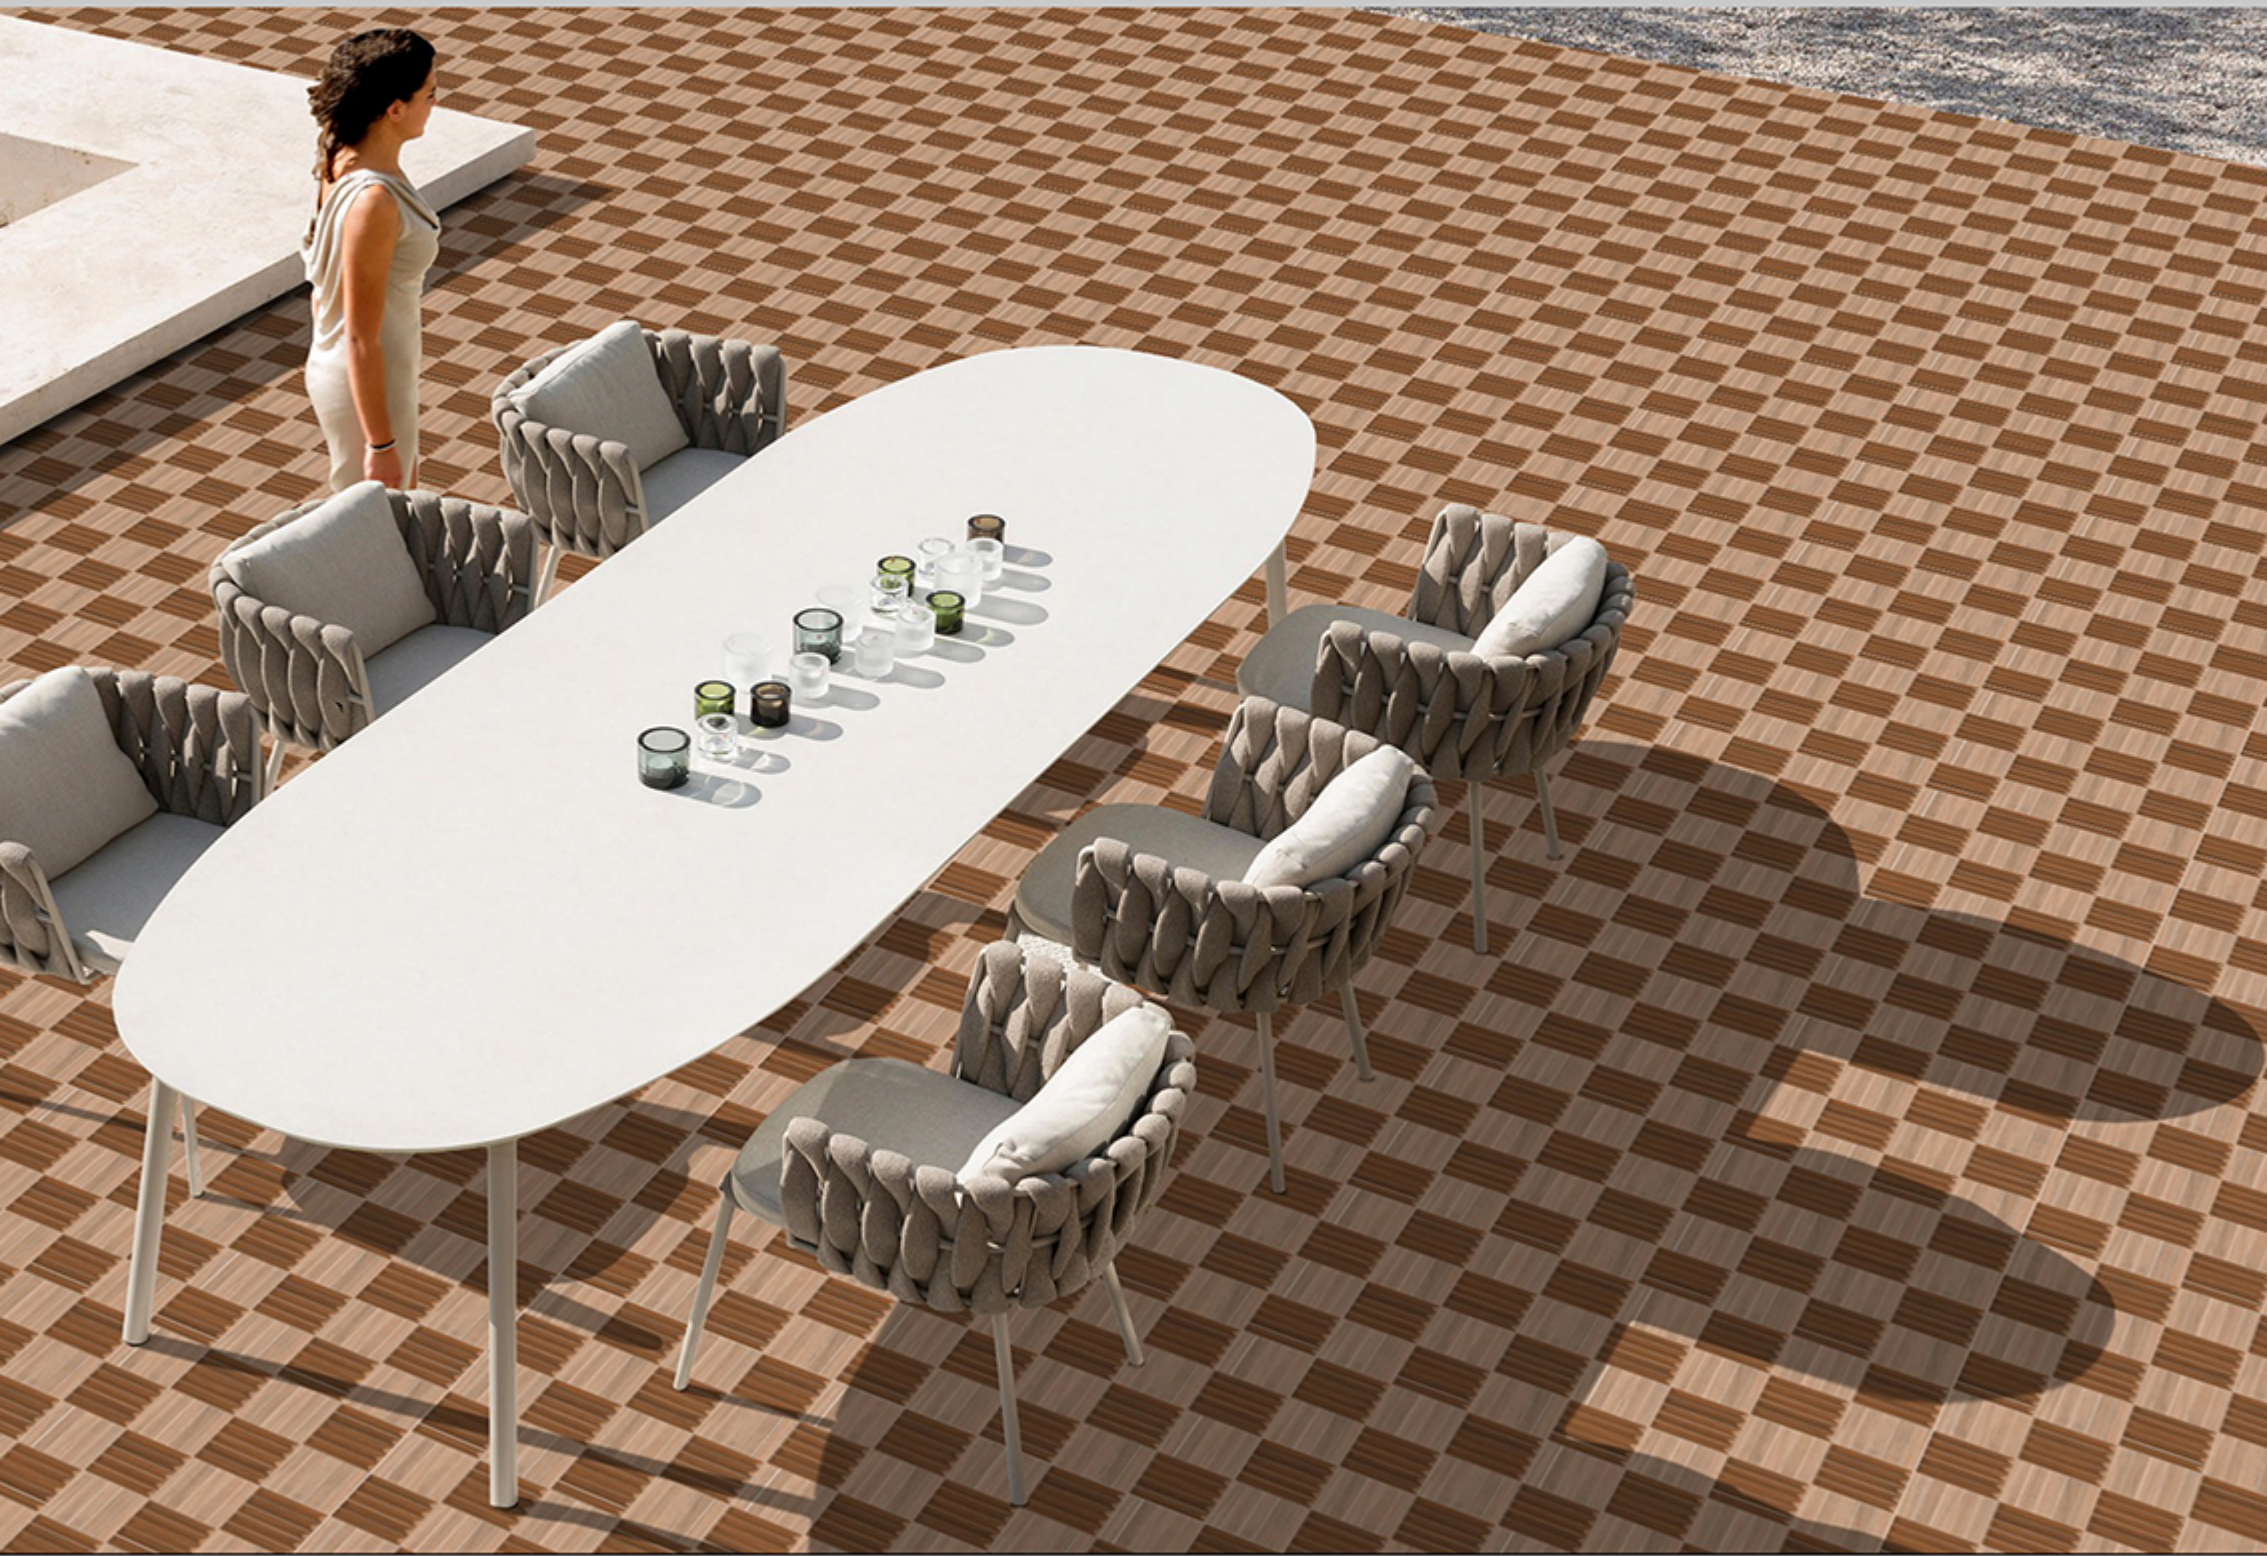

Size
400x
400mm

Series
PUNCH

FLOOR TILES

WATER ABSORPTION

ANTISLIP

HEAVY LOAD BEARING

HIGHER THICKNESS

Size
400x
400mm