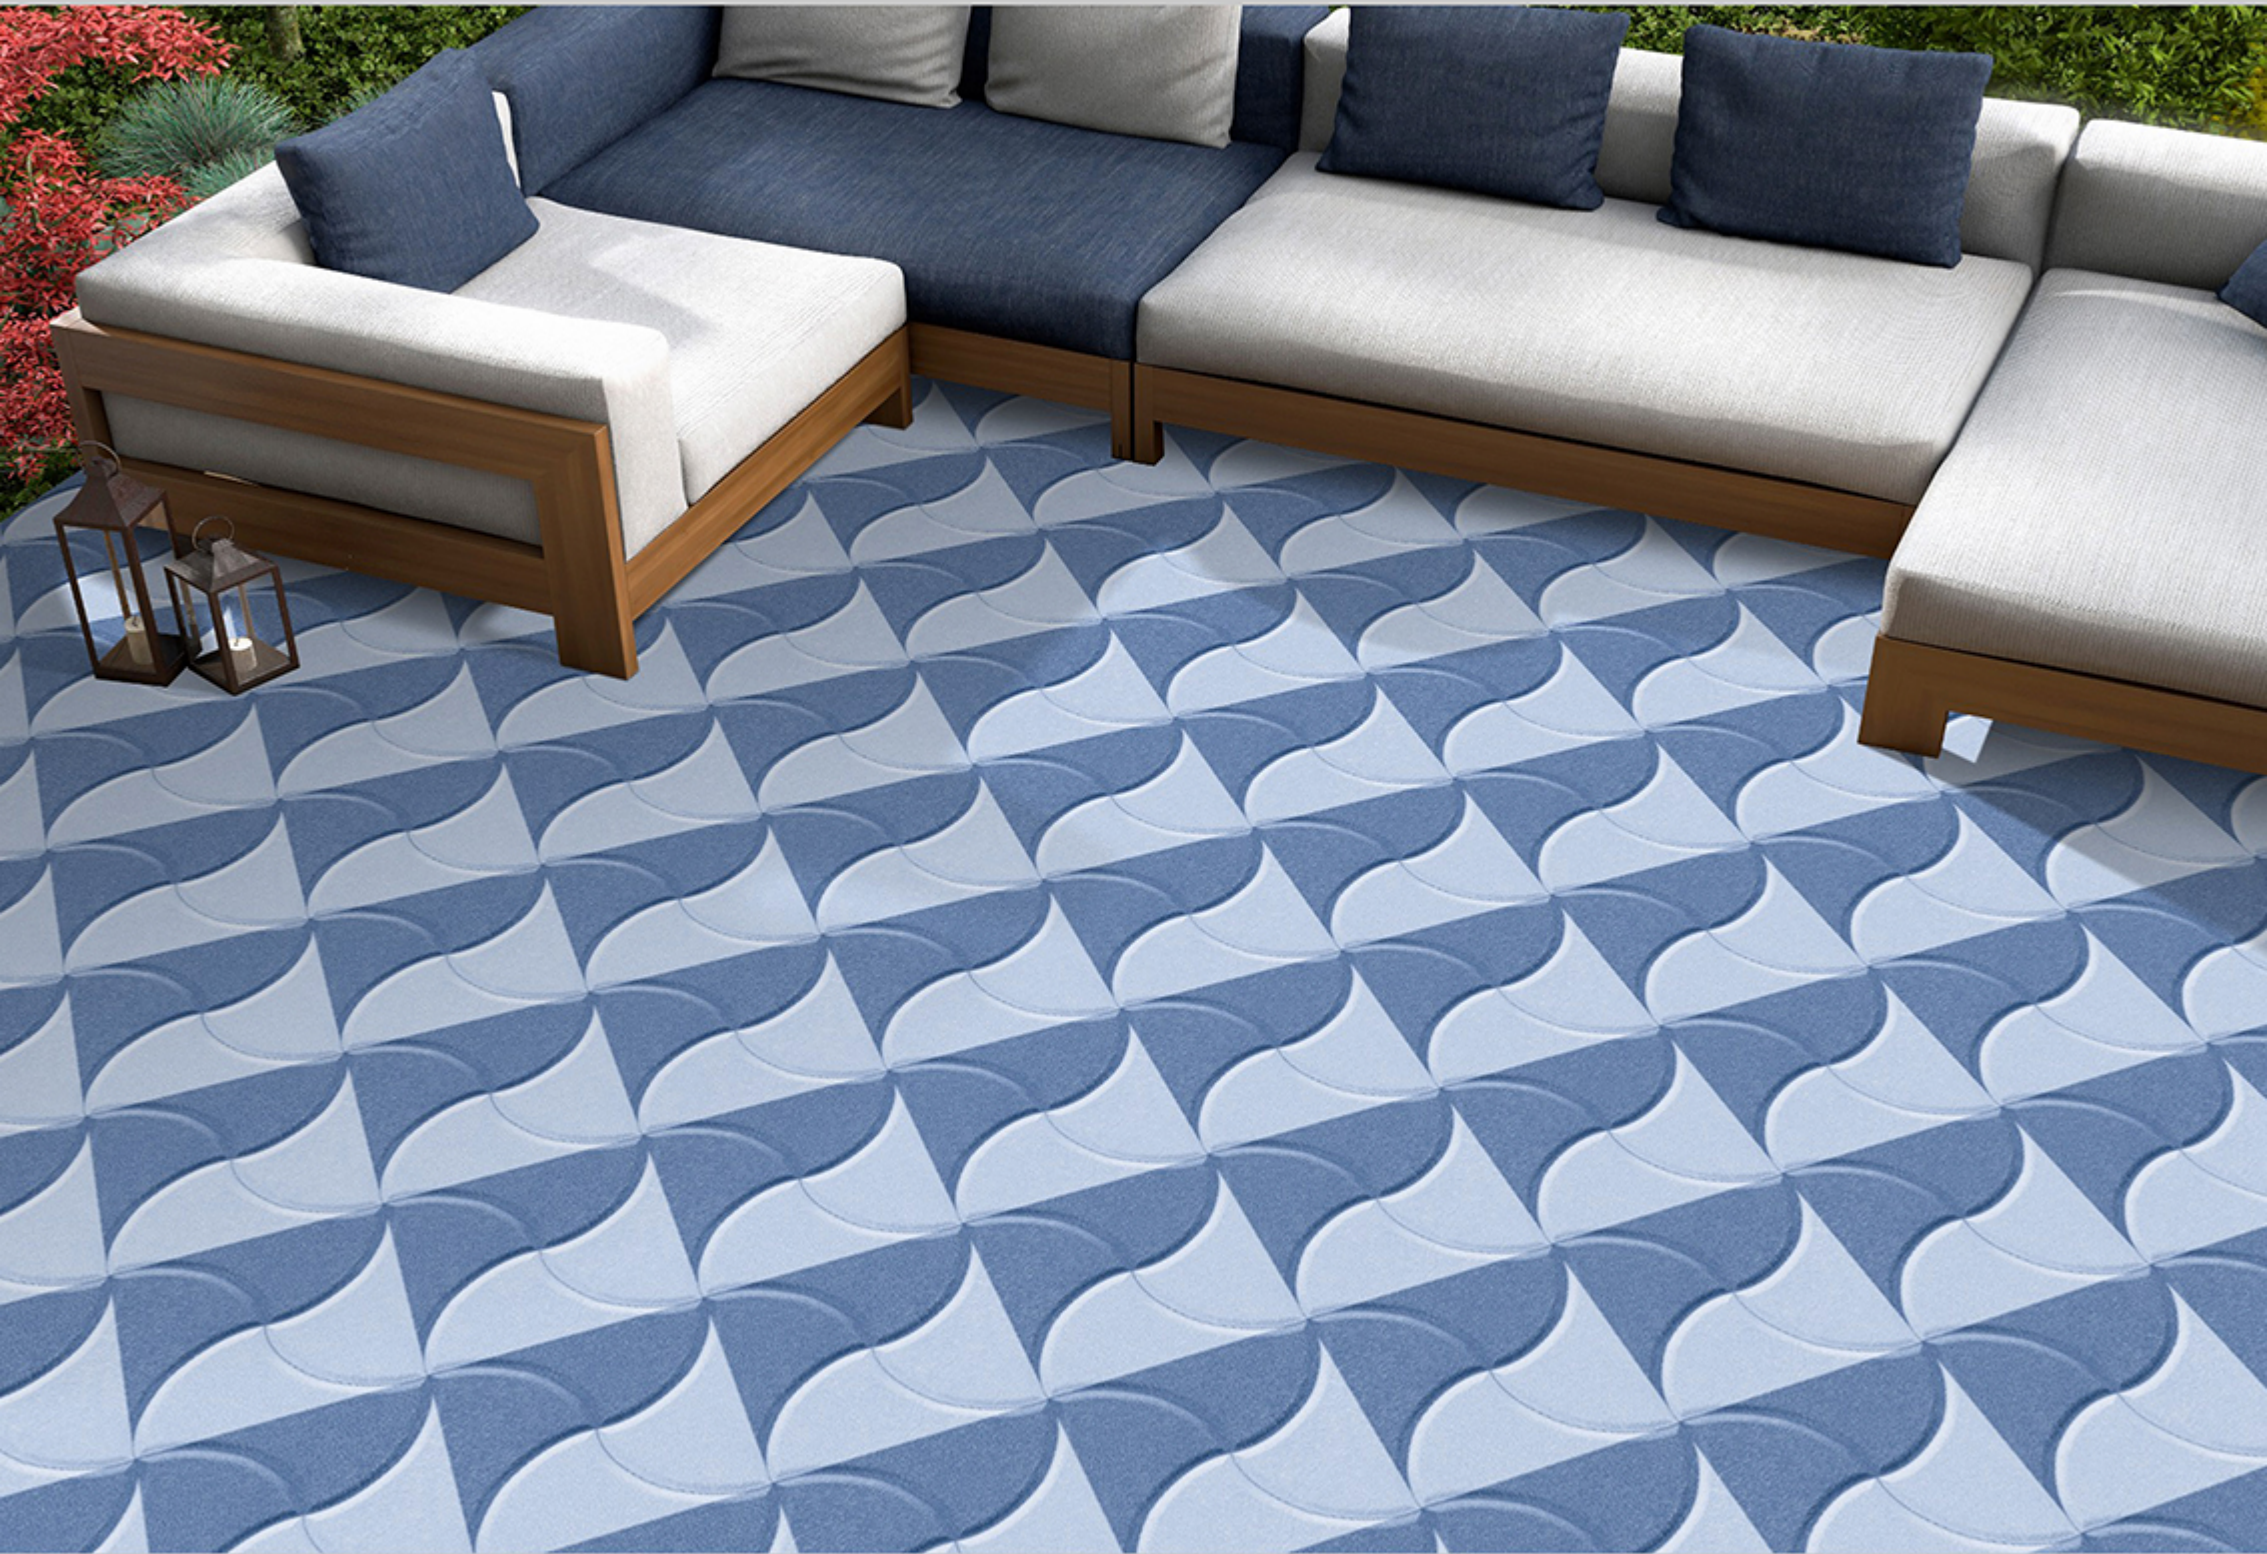

Size
400x
400mm

Series
PUNCH

FLOOR TILES

WATER ABSORPTION

ANTISLIP

HEAVY LOAD BEARING

HIGHER THICKNESS