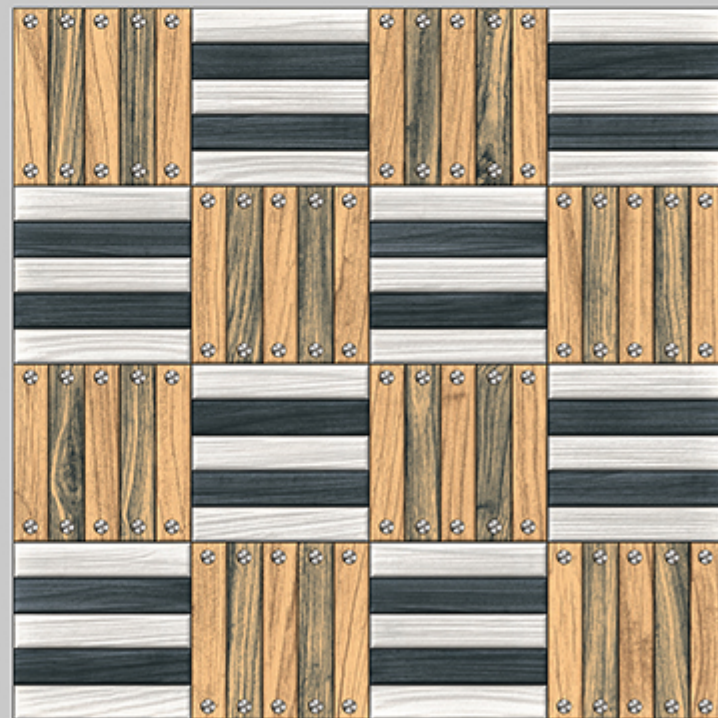

Series
PUNCH

9309

9310

9311

9312

FLOOR TILES

WATER ABSORPTION

ANTISLIP