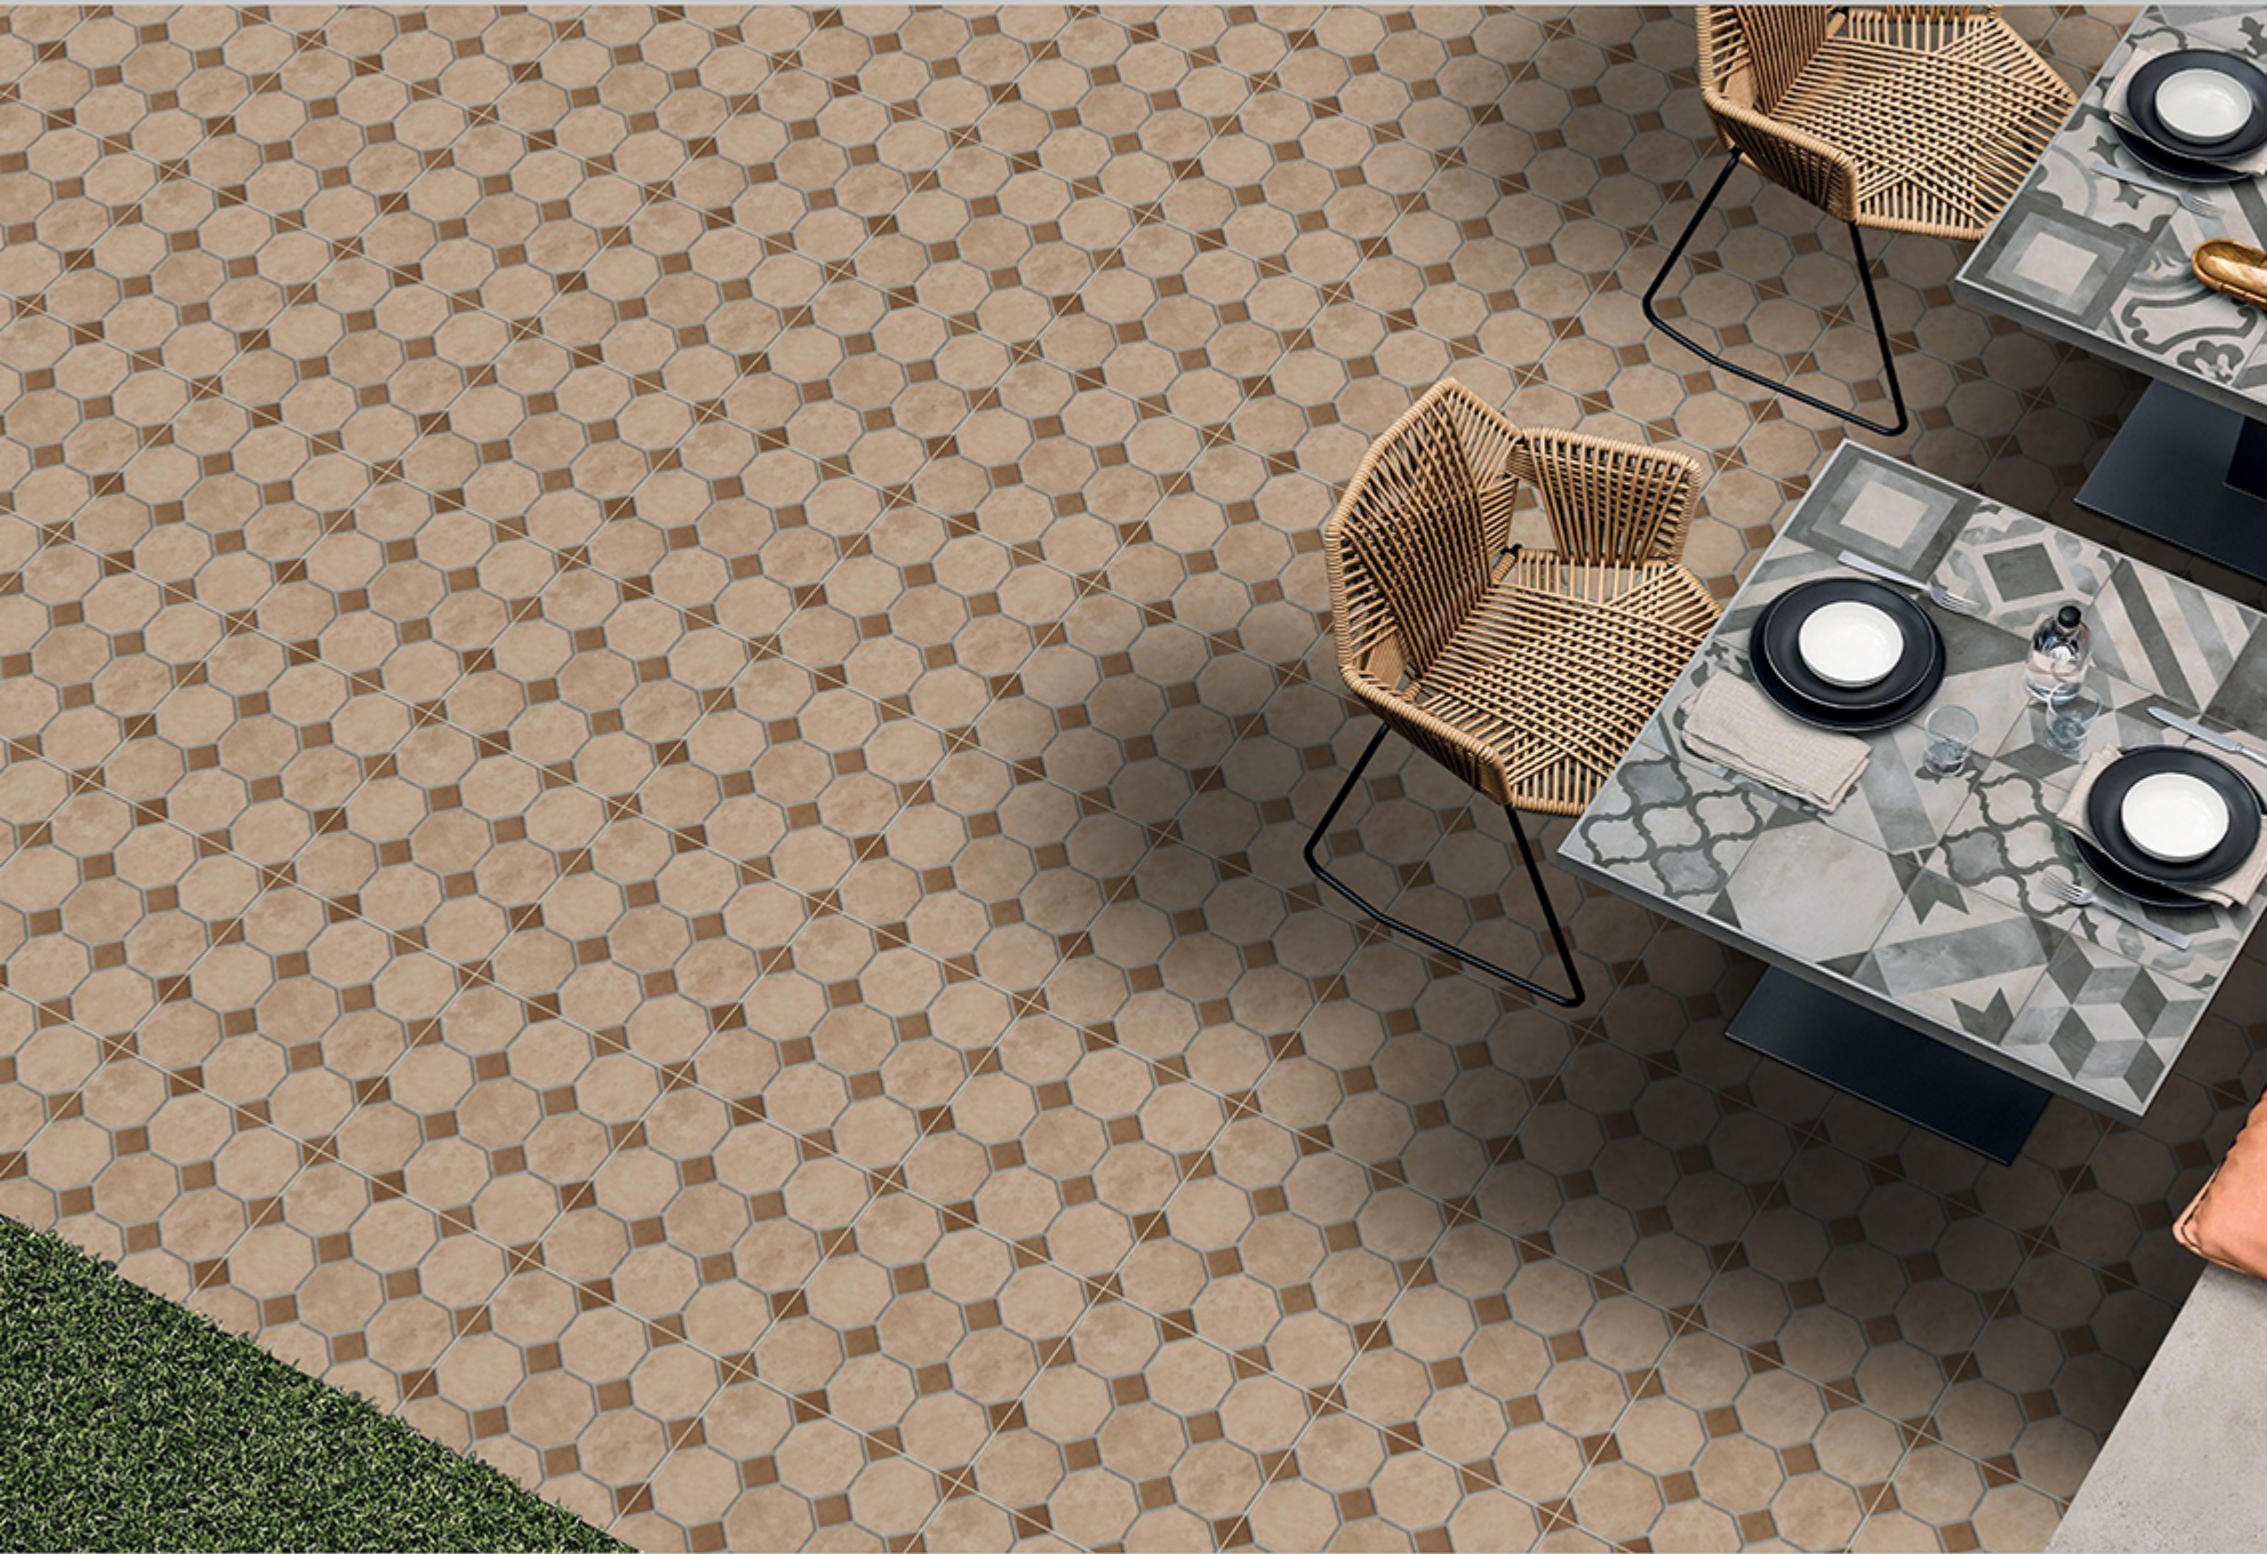

8008

FLOOR TILES

WATER ABSORPTION

ANTISLIP

HEAVY LOAD BEARING

HIGHER THICKNESS

Size
400x
400mm

Series
PUNCH