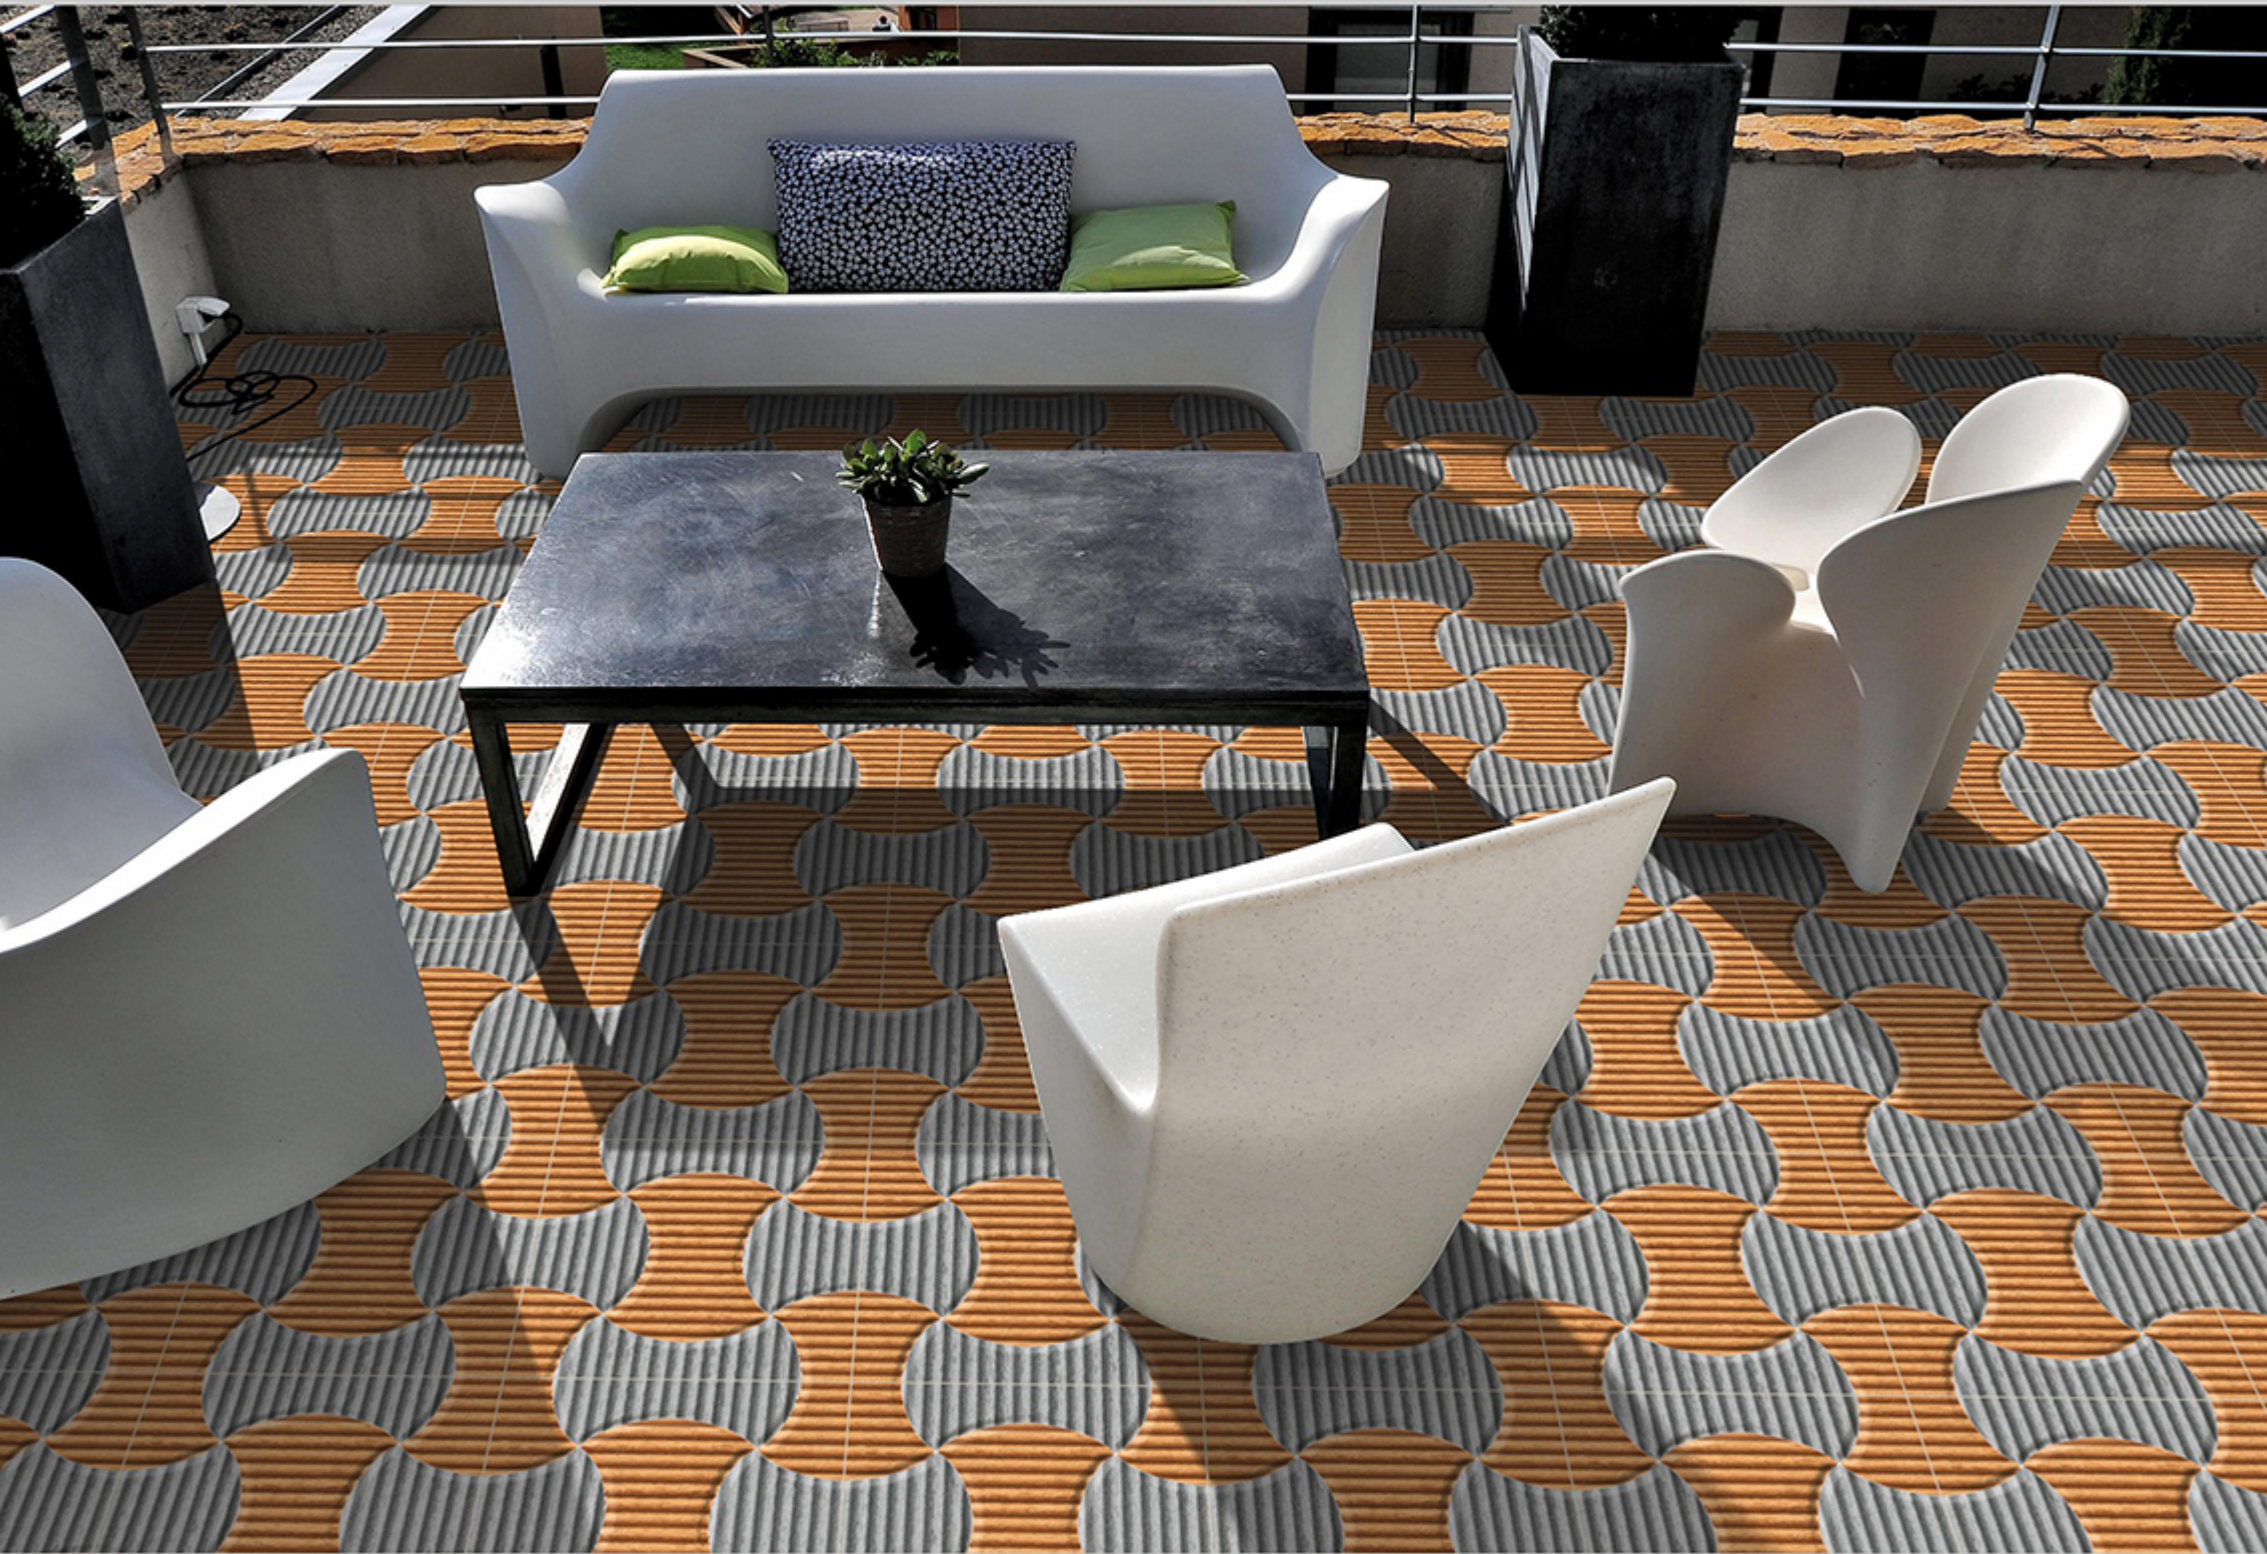

7902

7903

7904

Size
400x
400mm

Series
PUNCH

FLOOR TILES

WATER ABSORPTION

ANTISLIP