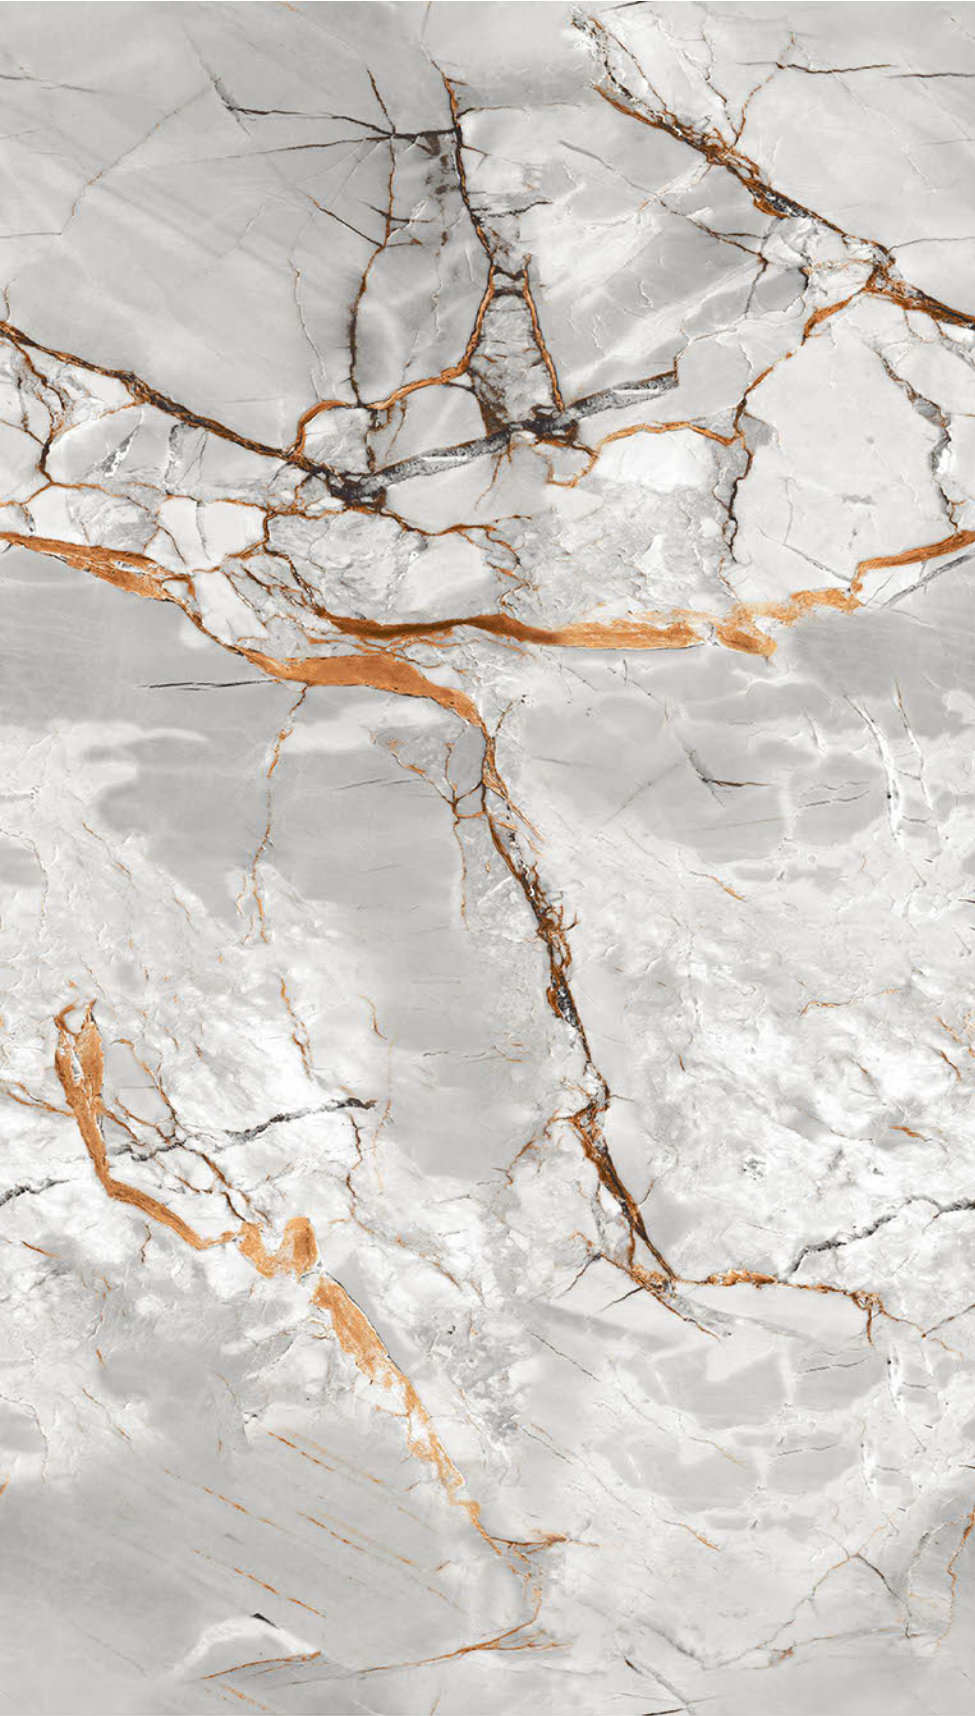

**ORA**  
COLLECTION  
(PUNCH WITH GLOSSY GRANULA)

Size:   
**600X  
1200MM**

Thickness:   
**09MM**

Surface:   
**GRANULA**

Random: 

 **ORA CASA DECOR**

**ORA**  
COLLECTION  
(PUNCH WITH GLOSSY GRANULA)

Size:   
**600X  
1200MM**