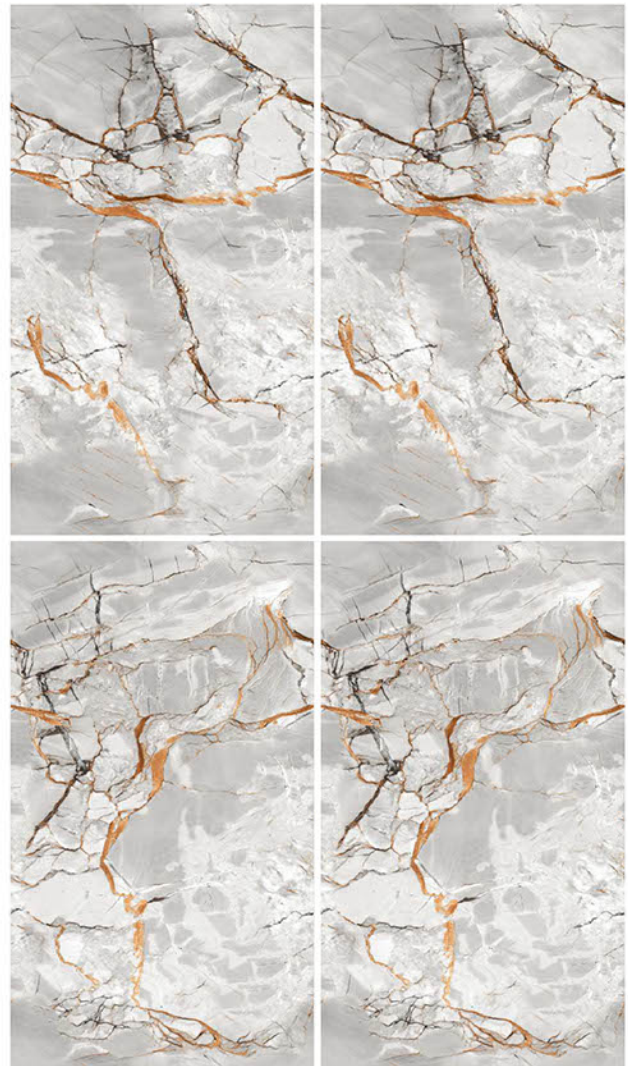

Size:
**600X
1200MM**

Thickness:
09MM

Surface:
GRANULA

Random: