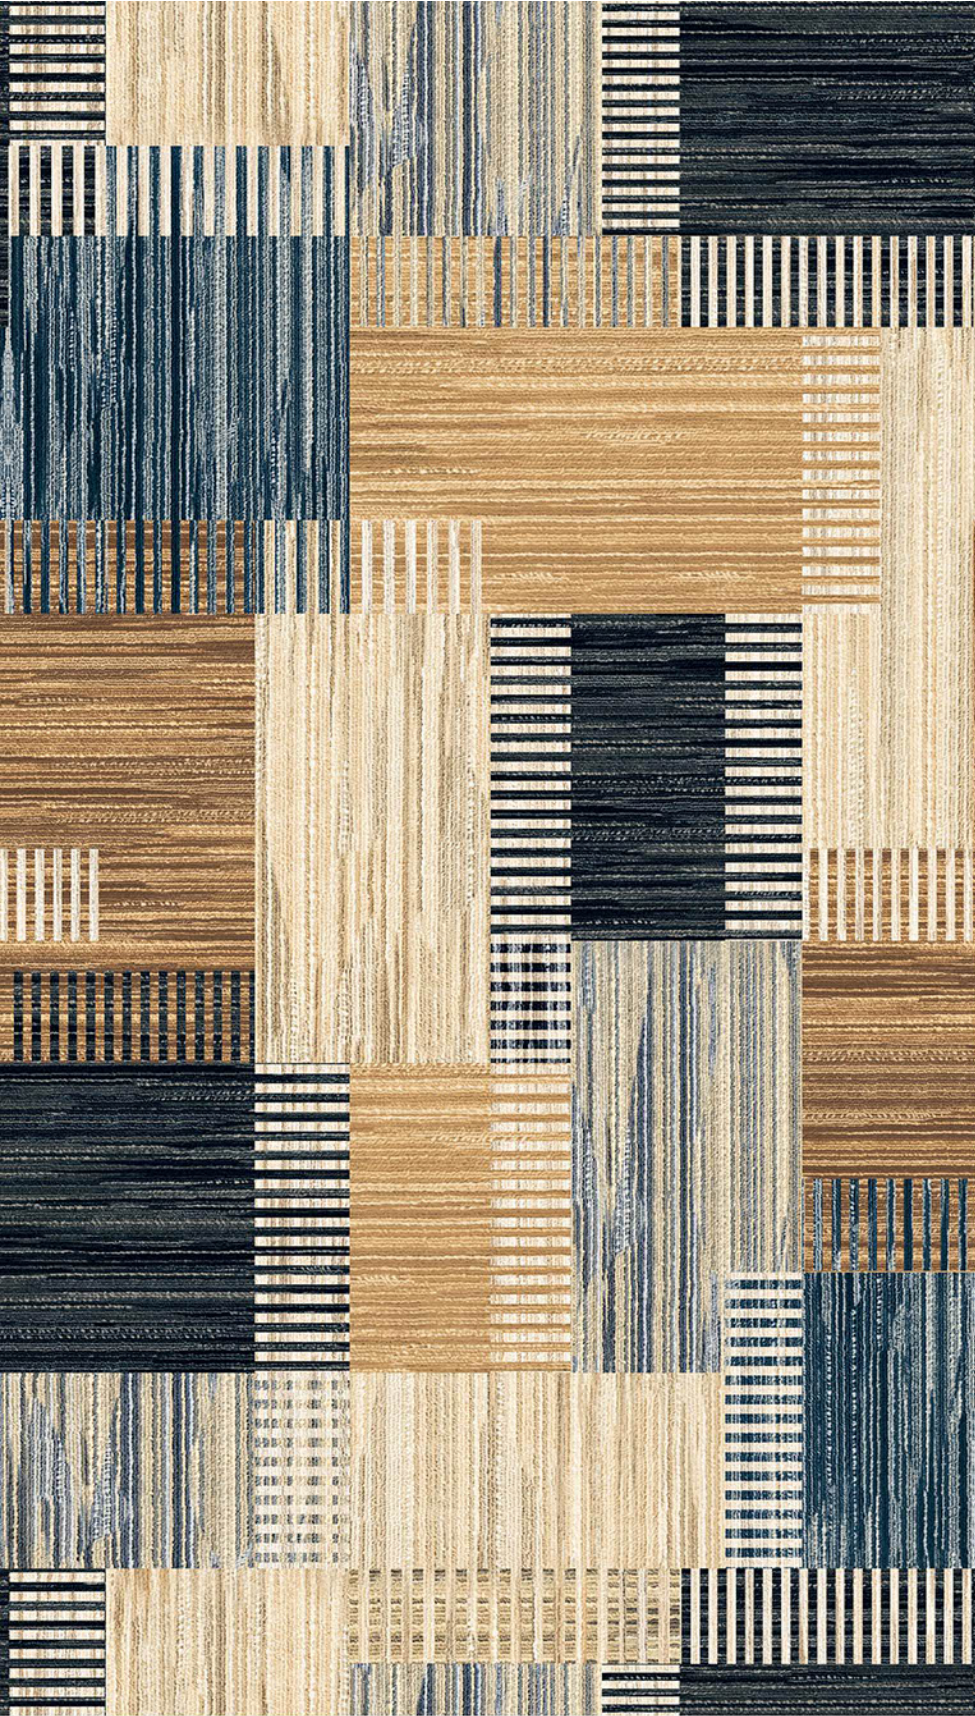

Thickness:   
**09MM**

Surface:   
**GRANULA**

Random: 

 **ORA TURKISH STONE**

**ORA**  
COLLECTION  
(PUNCH WITH GLOSSY GRANULA)

Size:   
**600X  
1200MM**

Thickness:   
**09MM**

Surface:   
**GRANULA**