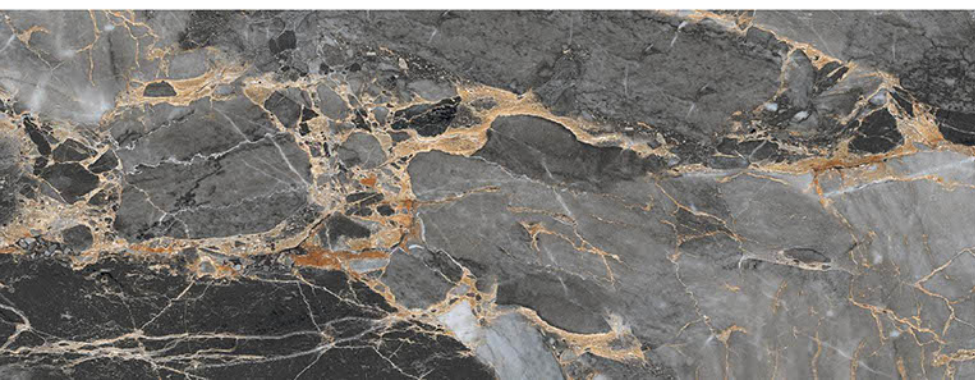

ORA TURKISH STONE