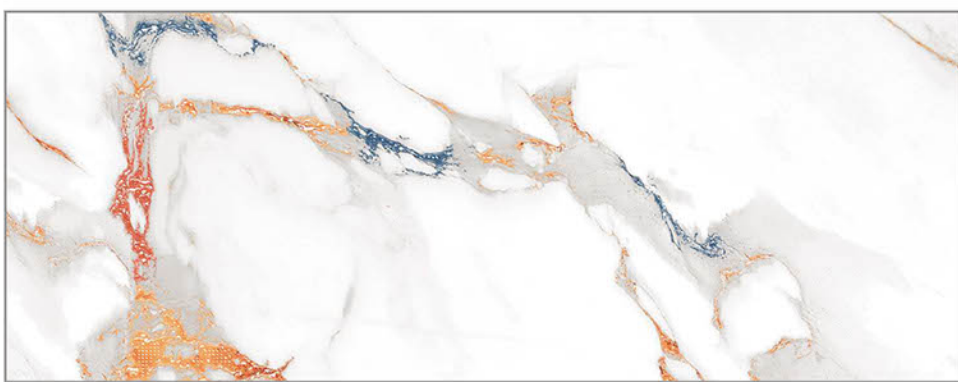

ORA
COLLECTION
(PUNCH WITH GLOSSY GRANULA)

Size:
**600X
1200MM**

Thickness:
09MM

Surface:
GRANULA

Random:

ORA AMARA