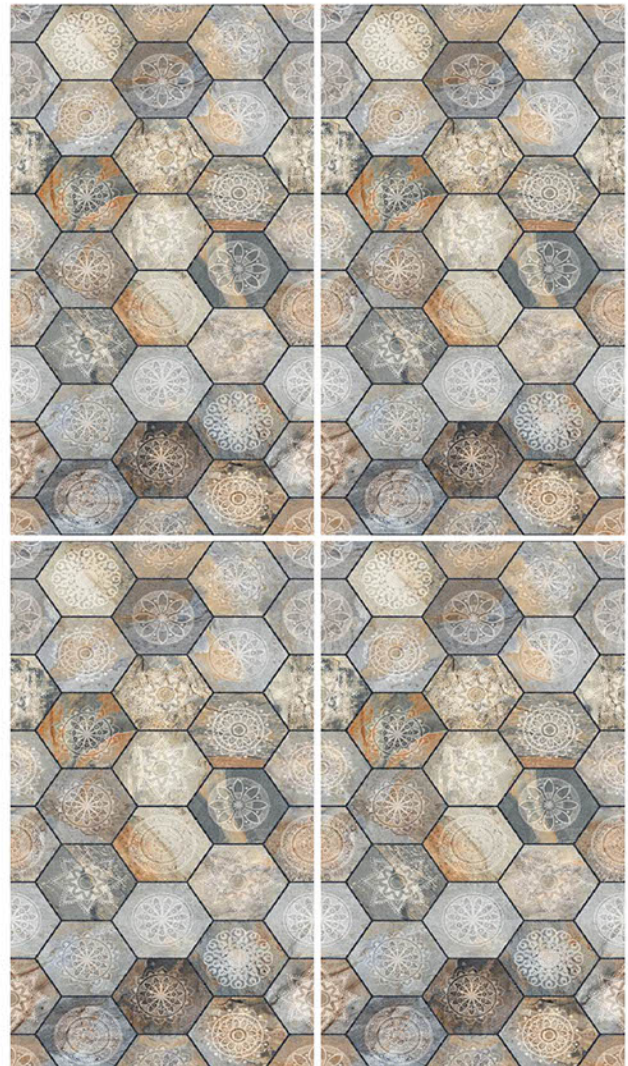

Size:
**600X
1200MM**

Thickness:
09MM

Surface:
GRANULA

Random: