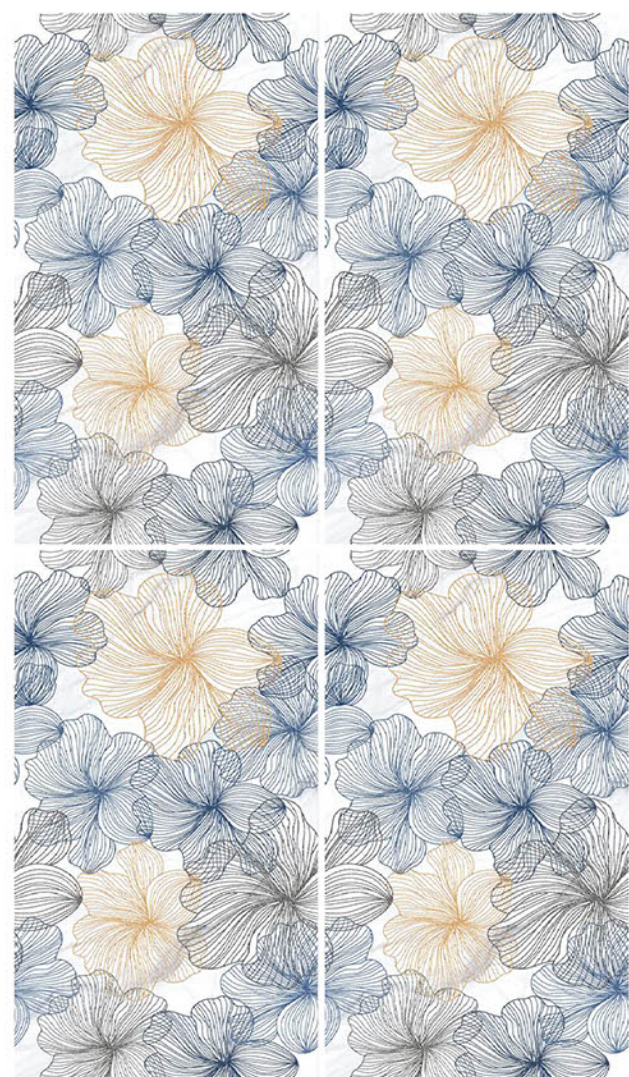

 **ORA KIARA DECOR**

Preview of  
**ORA KIARA DECOR**  
**ORA KIARA WHITE**

**ORA**  
COLLECTION  
(PUNCH WITH GLOSSY GRANULA)

Size:   
**600X  
1200MM**

Thickness:   
**09MM**

Surface:   
**GRANULA**

Random: 