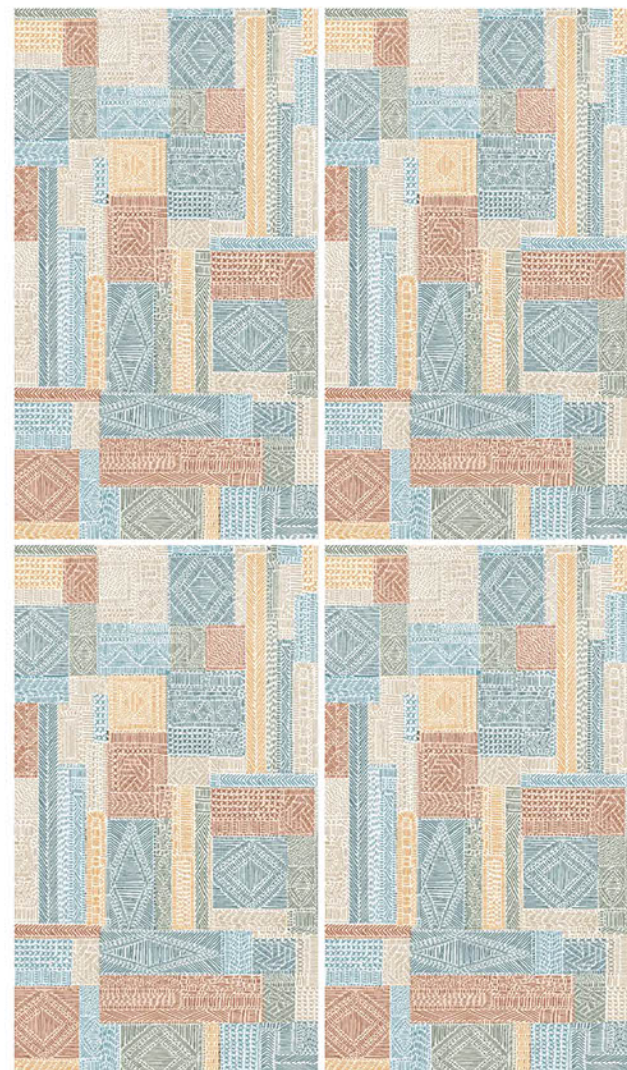

**ORA**  
COLLECTION  
(PUNCH WITH GLOSSY GRANULA)

Size:   
**600X  
1200MM**

Thickness:   
**09MM**

Surface:   
**GRANULA**

Random: 

 **ORA CASA DECOR**

**ORA**  
COLLECTION  
(PUNCH WITH GLOSSY GRANULA)

Size:   
**600X  
1200MM**