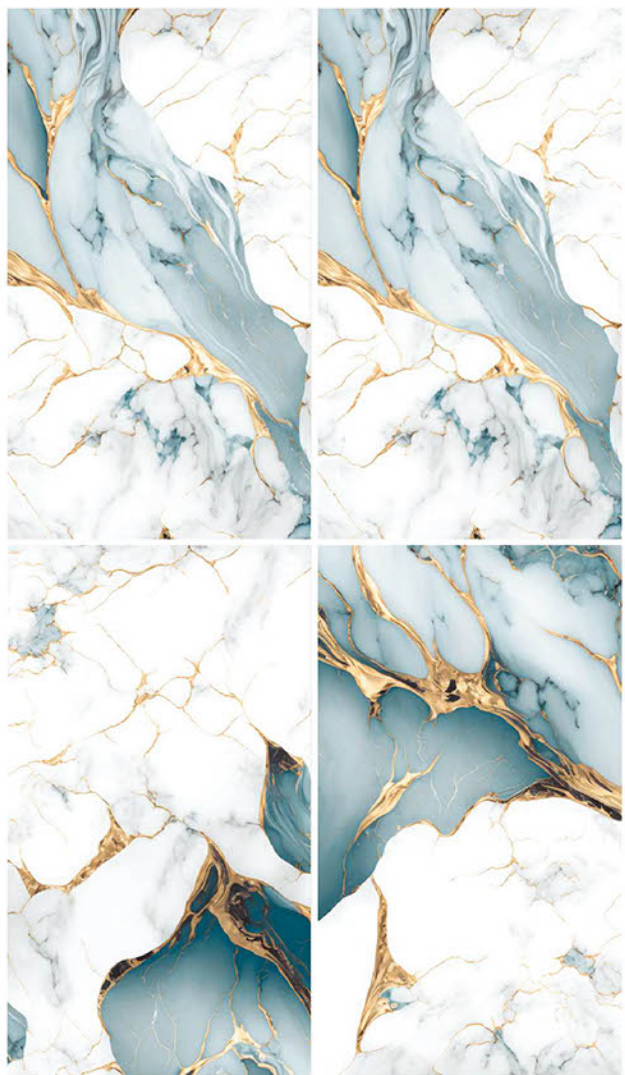

Size:   
**600X  
1200MM**

Thickness:   
**09MM**

Surface:   
**GRANULA**

Random: 

 **ORA DUNE AQUA**

Preview of  
**ORA DUNE AQUA&**  
**ORA PALM DECOR**

**ORA**  
COLLECTION  
(PUNCH WITH GLOSSY GRANULA)

Size:   
**600X  
1200MM**

Thickness:   
**09MM**

Surface:   
**GRANULA**

Random: 

 **ORA ROYAL AQUA**

**ORA**  
COLLECTION  
(PUNCH WITH GLOSSY GRANULA)

Size:   
**600X  
1200MM**

Thickness:   
**09MM**

Surface:   
**GRANULA**