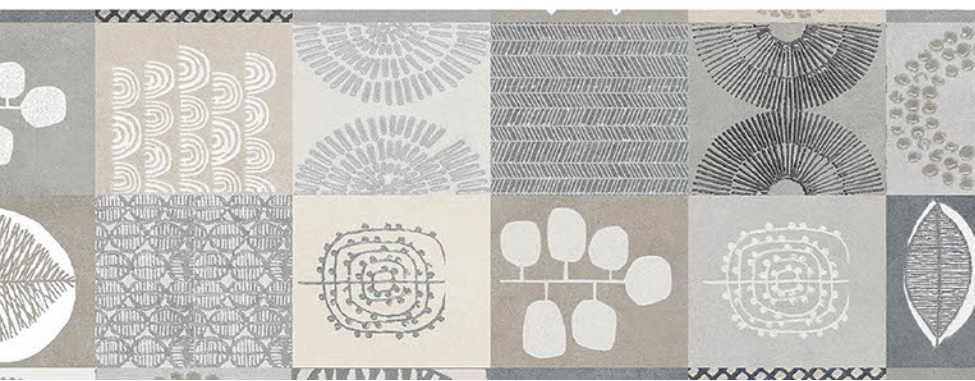

ORA DIOR DECOR