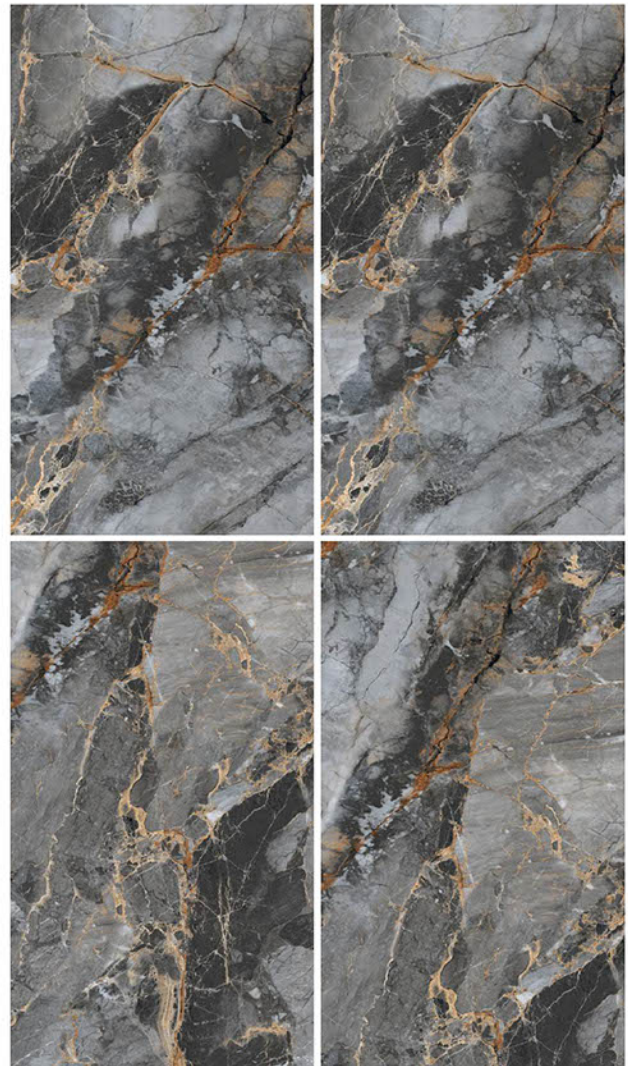

Size:
**600X
1200MM**

Thickness:
09MM

Surface:
GRANULA

Random: