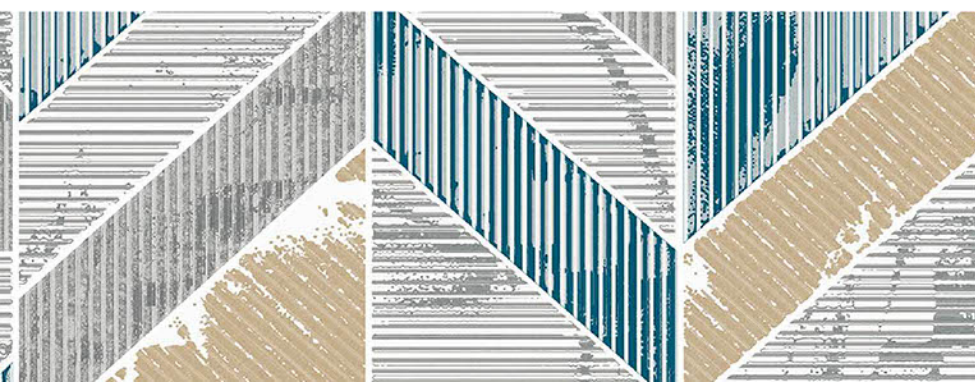

ORA STEPINO LINE DECOR