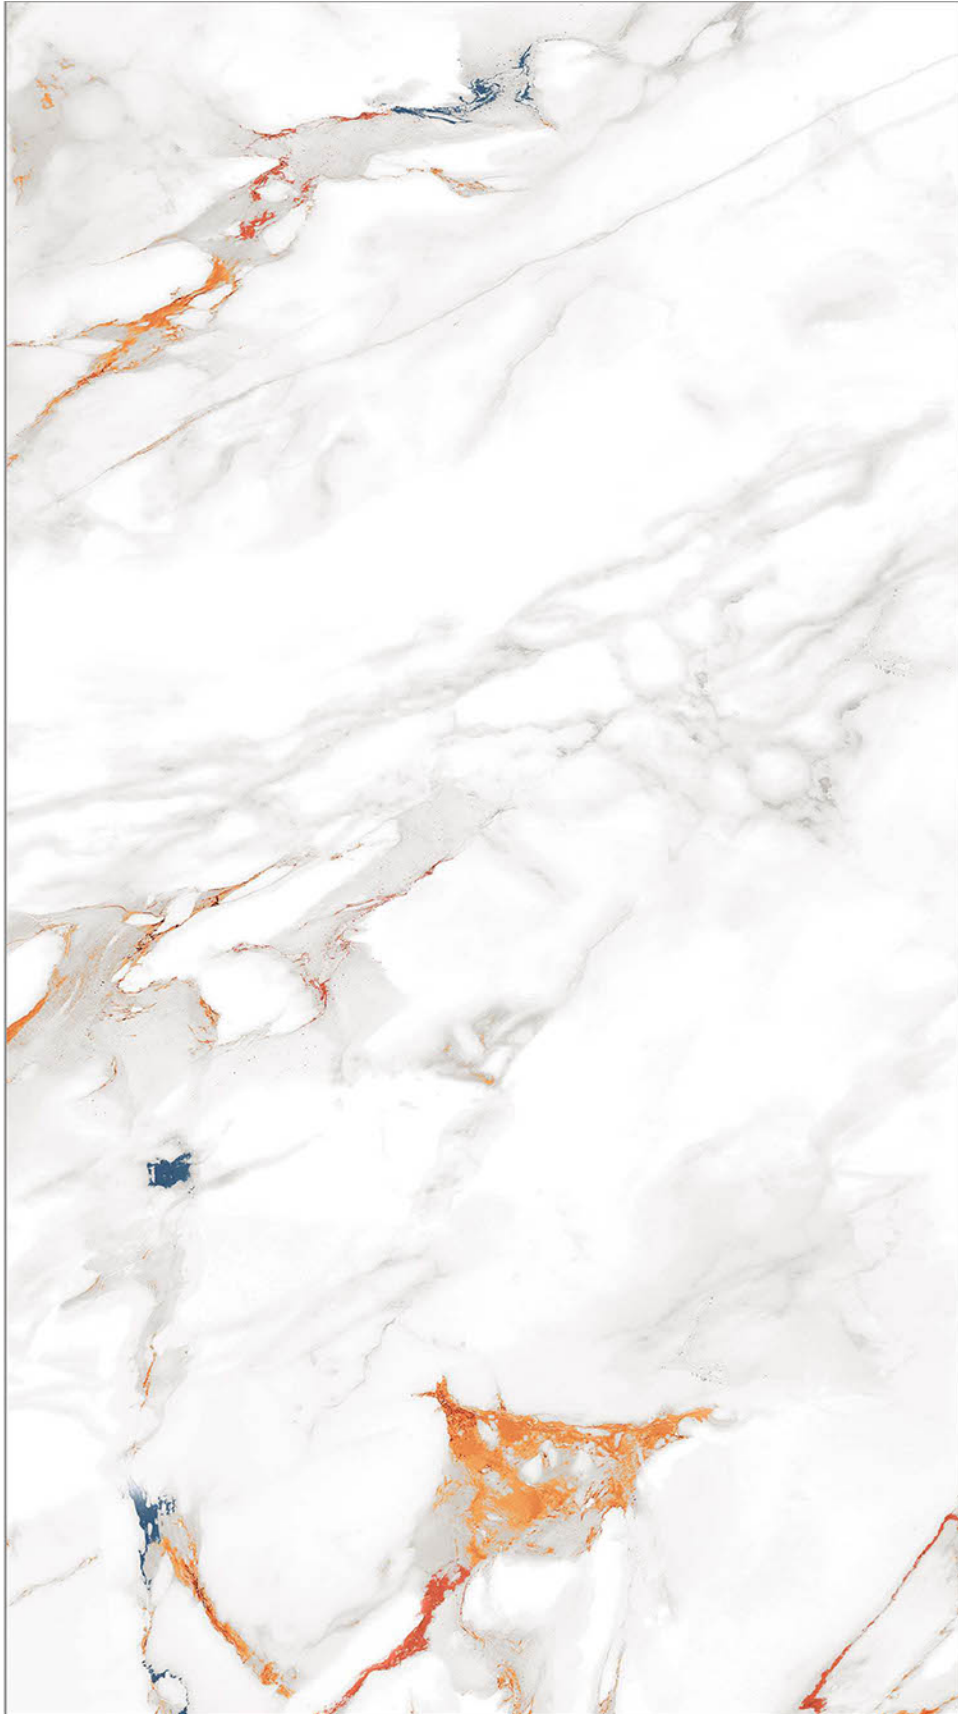

Size:
**600X
1200MM**

Thickness:
09MM

Surface:
GRANULA

Random: