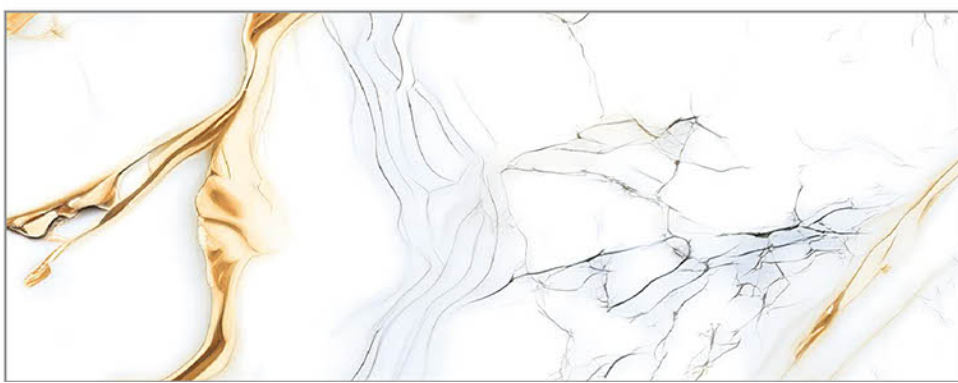

Preview of  
**ORA WIN WOLKAR DECOR &  
ORA WIN WOLKAR BASE**

**ORA**  
COLLECTION  
(PUNCH WITH GLOSSY GRANULA)

Size:   
**600X  
1200MM**

Thickness:   
**09MM**

Surface:   
**GRANULA**

Random: 

 **ORA ZIBO**