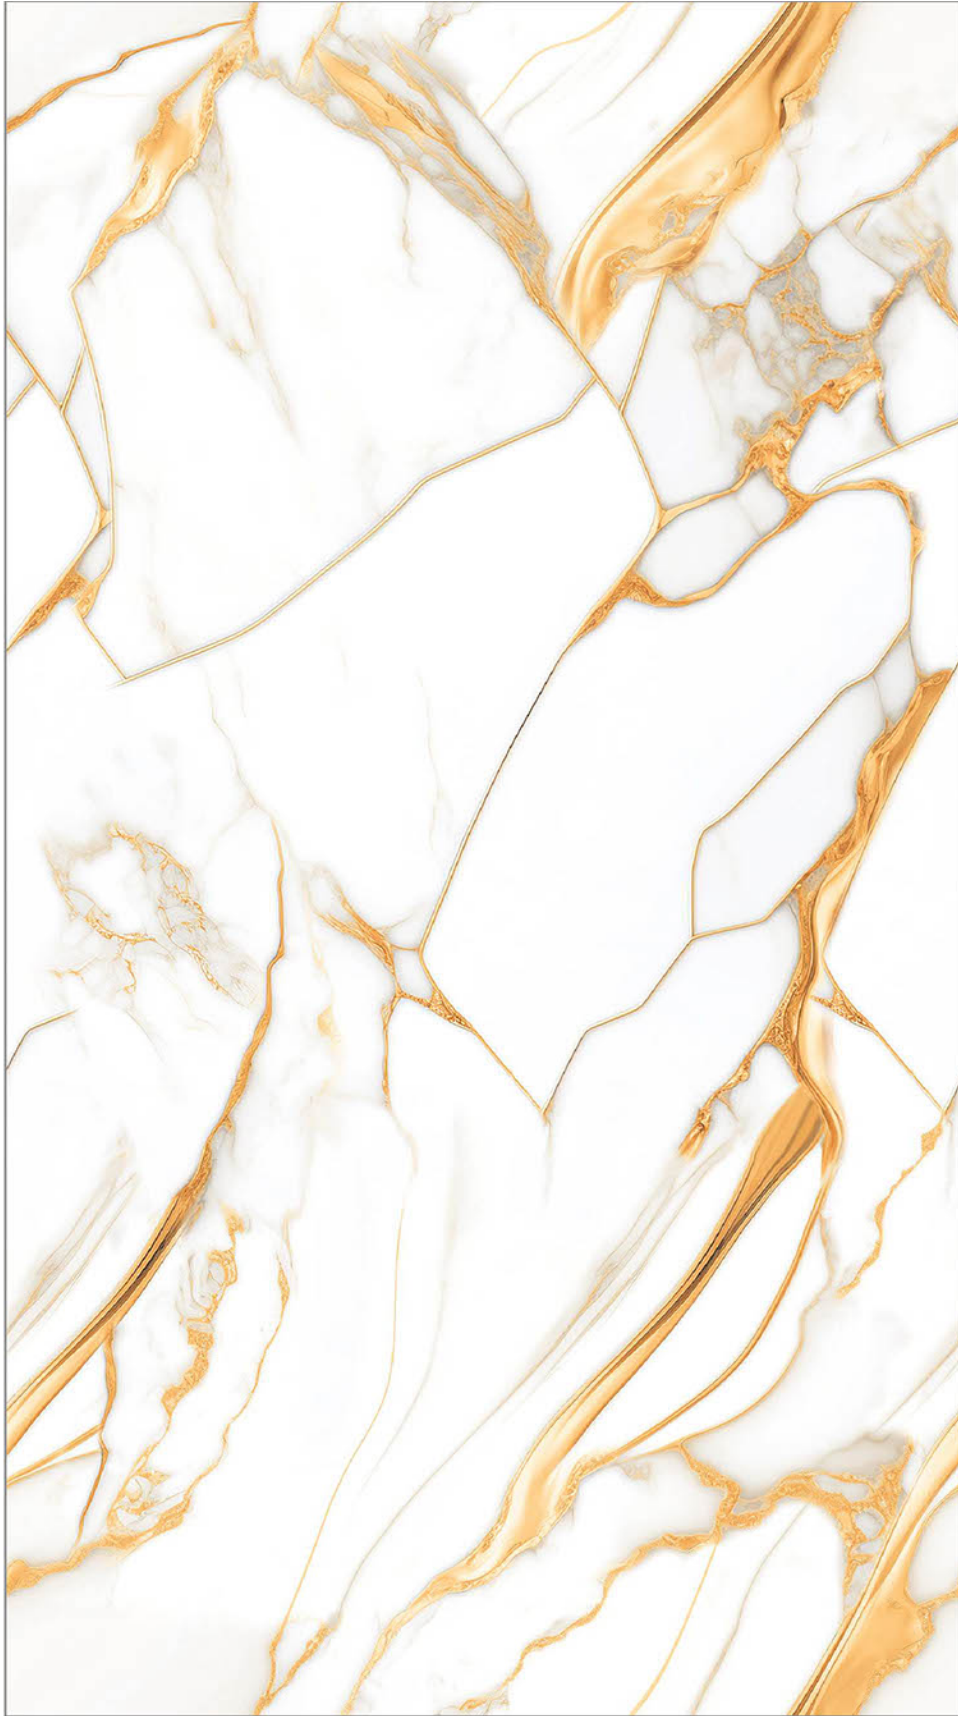

**ORA**  
COLLECTION  
(PUNCH WITH GLOSSY GRANULA)

Size:   
**600X  
1200MM**

Thickness:   
**09MM**

Surface:   
**GRANULA**

Random: 

 **ORA EDEN GOLD**

**ORA**  
COLLECTION  
(PUNCH WITH GLOSSY GRANULA)

Size:   
**600X  
1200MM**