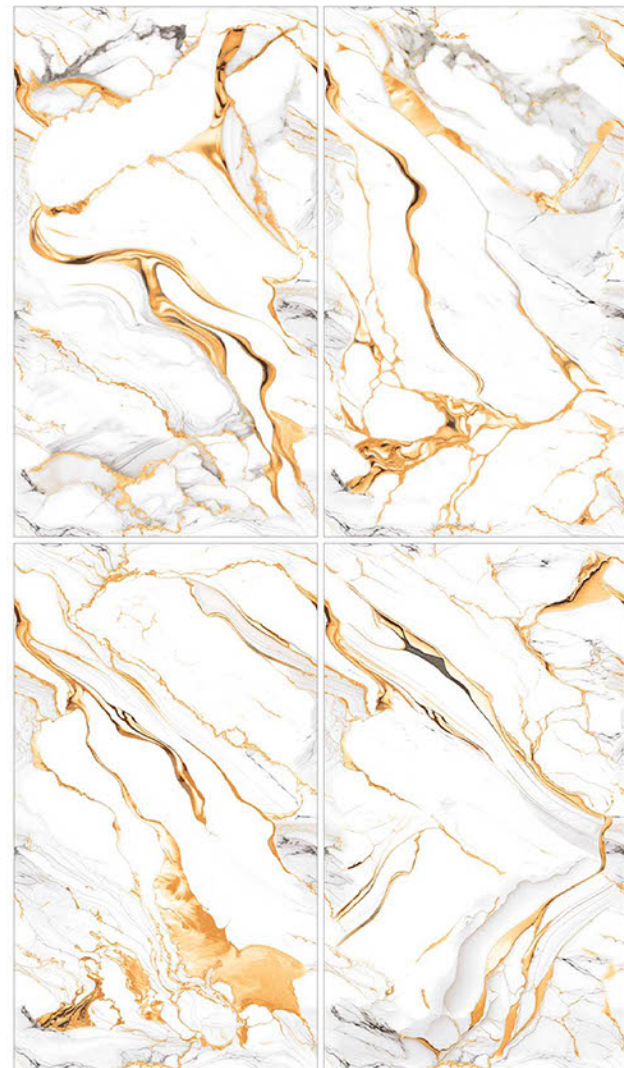

**ORA**  
COLLECTION  
(PUNCH WITH GLOSSY GRANULA)

Size:   
**600X  
1200MM**

Thickness:   
**09MM**

Surface:   
**GRANULA**

Random: 

 **ORA AGRA WHITE**

**ORA**  
COLLECTION  
(PUNCH WITH GLOSSY GRANULA)

Size:   
**600X  
1200MM**