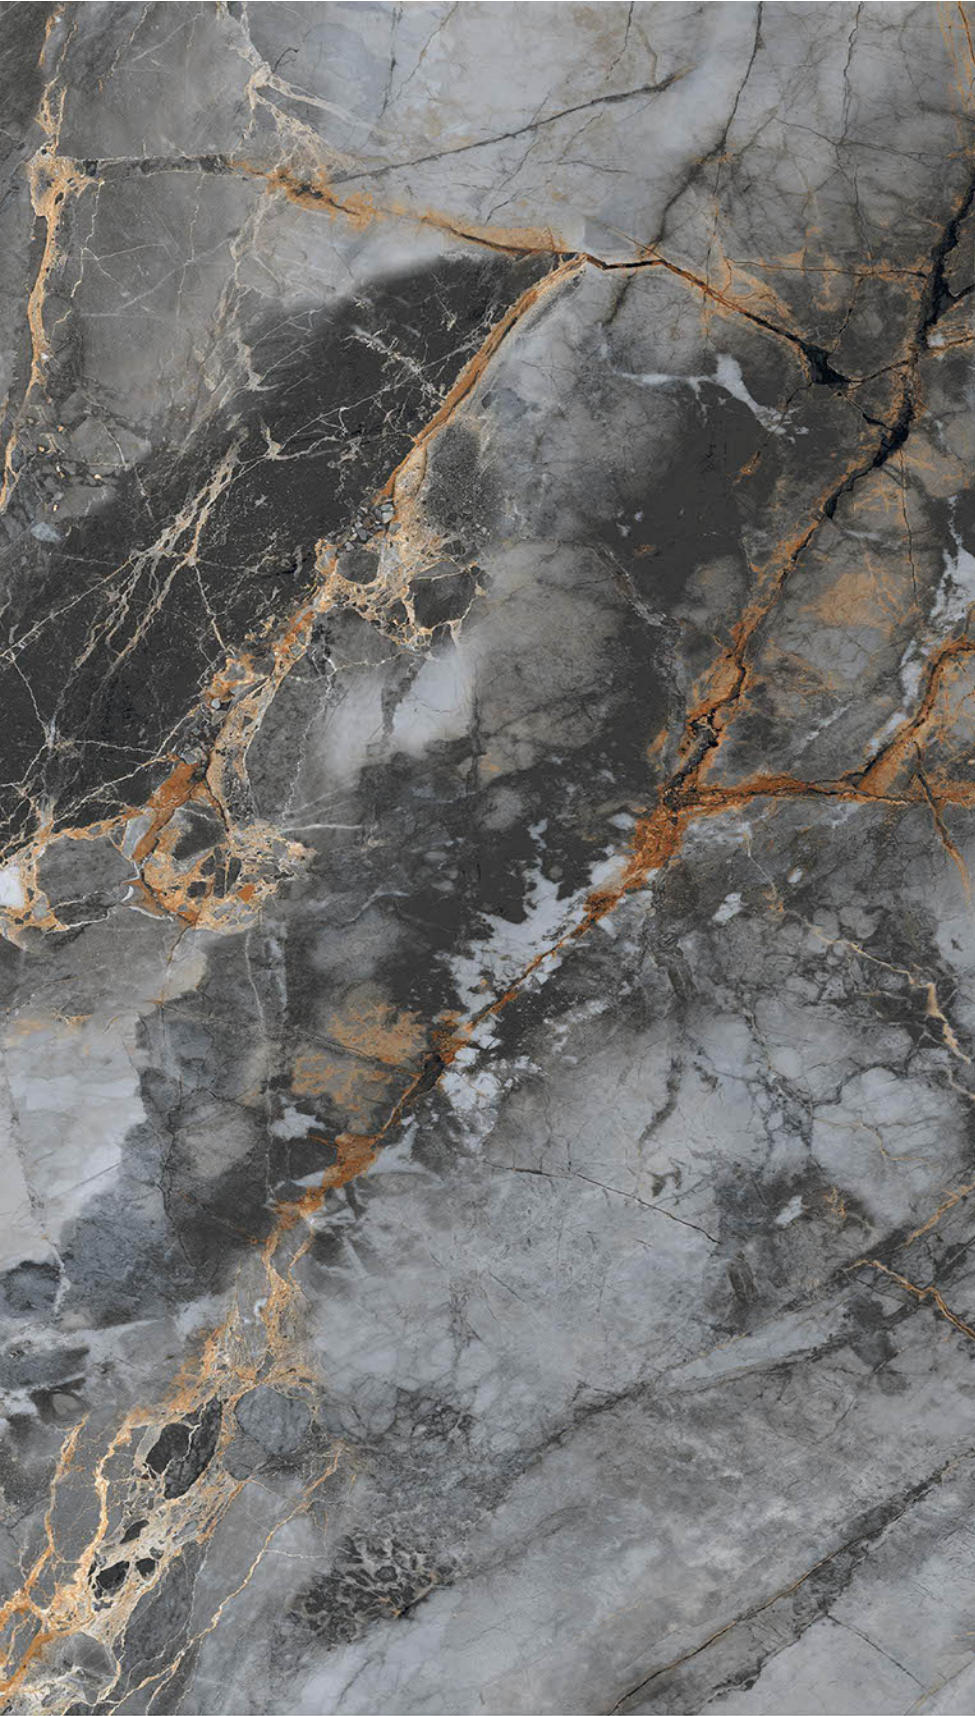

Random: 

 **ORA STEPINO LINE DECOR**

ORA STEPINO LINE DARK

ORA STEPINO LINE LIGHT

Preview of  
**ORA STEPINO LINE DECOR&  
ORA STEPINO LINE LIGHT**

**ORA**  
COLLECTION  
(PUNCH WITH GLOSSY GRANULA)

Size:   
**600X  
1200MM**