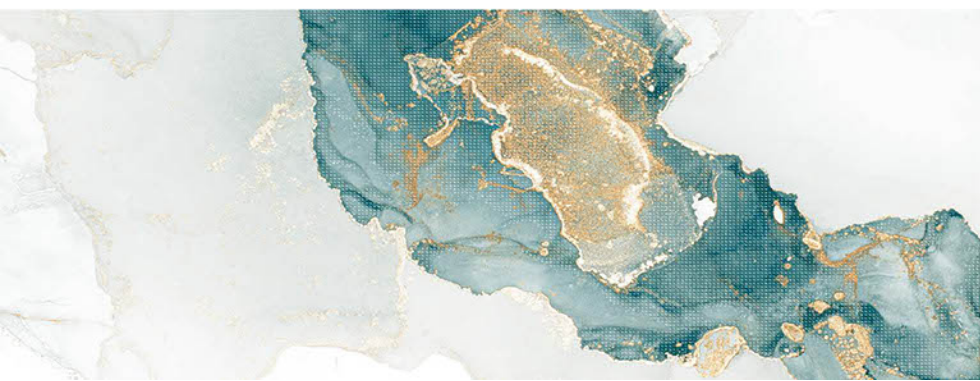

Preview of  
**ORA APPOLO WHITE**

**ORA**  
COLLECTION  
(PUNCH WITH GLOSSY GRANULA)

Size:   
**600X  
1200MM**

Thickness:   
**09MM**

Surface:   
**GRANULA**

Random: 

 **ORA AQUA DELIGHT**

**ORA**  
COLLECTION  
(PUNCH WITH GLOSSY GRANULA)