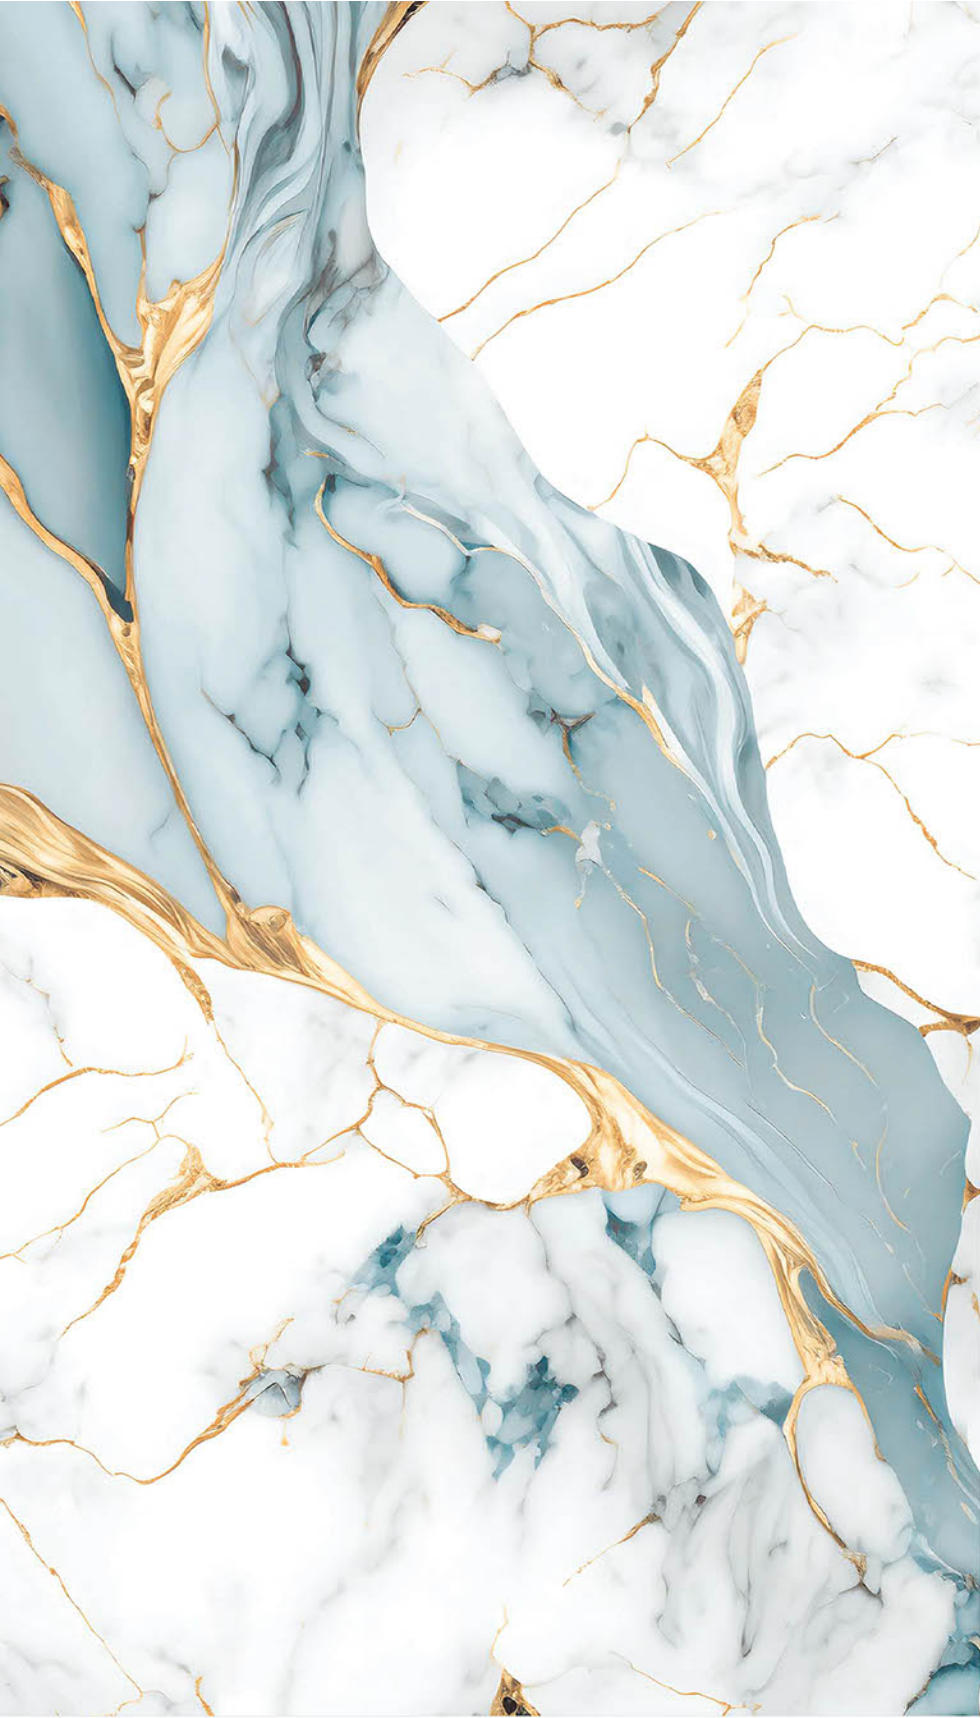

Size:   
**600X  
1200MM**

Thickness:   
**09MM**

Surface:   
**GRANULA**

Random: 

 **ORA DUNE AQUA**

Preview of  
**ORA DUNE AQUA&**  
**ORA PALM DECOR**

**ORA**  
COLLECTION  
(PUNCH WITH GLOSSY GRANULA)

Size:   
**600X  
1200MM**