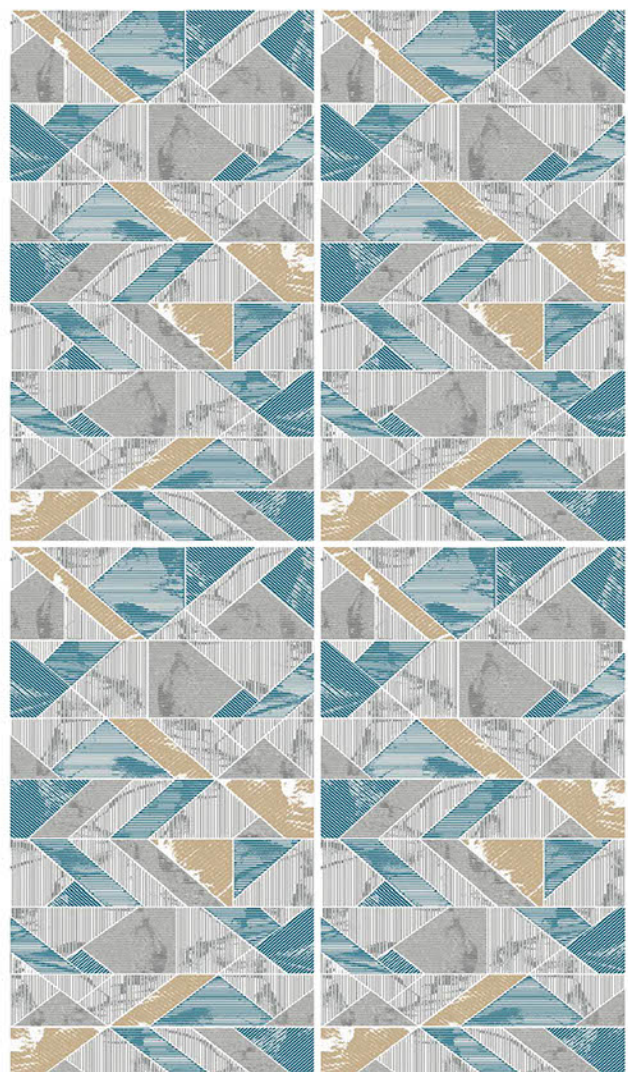

Size:
**600X
1200MM**

Thickness:
09MM

Surface:
GRANULA

Random: