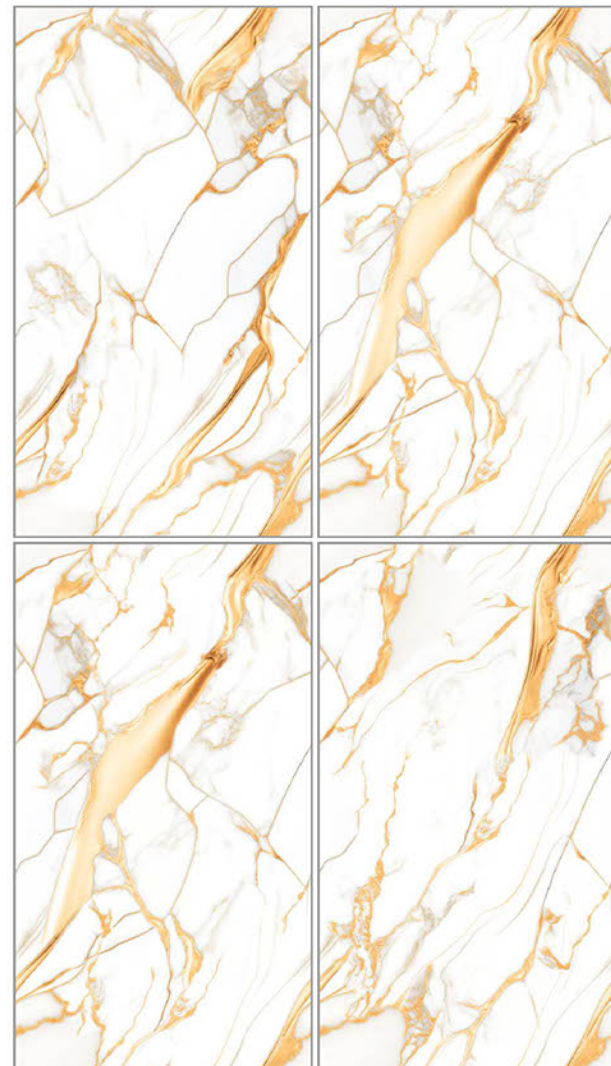

**ORA**  
COLLECTION  
(PUNCH WITH GLOSSY GRANULA)

Size:   
**600X  
1200MM**

Thickness:   
**09MM**

Surface:   
**GRANULA**

Random: 

 **ORA EDEN GOLD**

**ORA**  
COLLECTION  
(PUNCH WITH GLOSSY GRANULA)

Size:   
**600X  
1200MM**