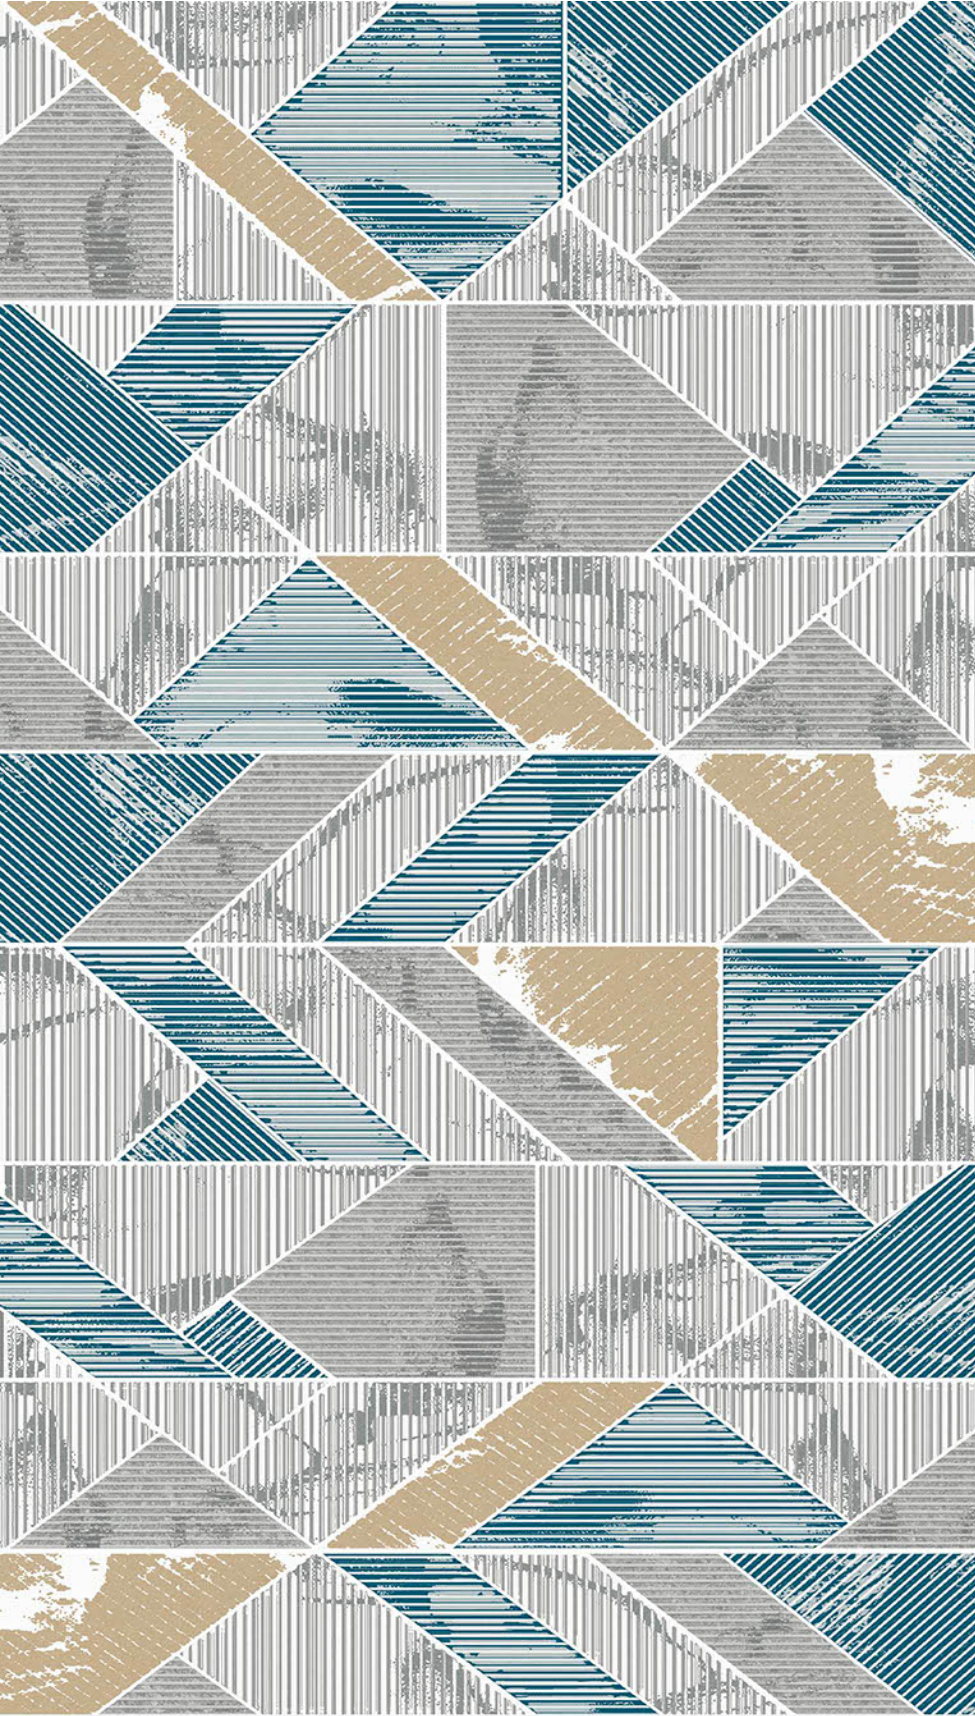

Thickness:   
**09MM**

Surface:   
**GRANULA**

Random: 

 **ORA ROYAL AQUA**

**ORA**  
COLLECTION  
(PUNCH WITH GLOSSY GRANULA)

Size:   
**600X  
1200MM**

Thickness:   
**09MM**

Surface:   
**GRANULA**