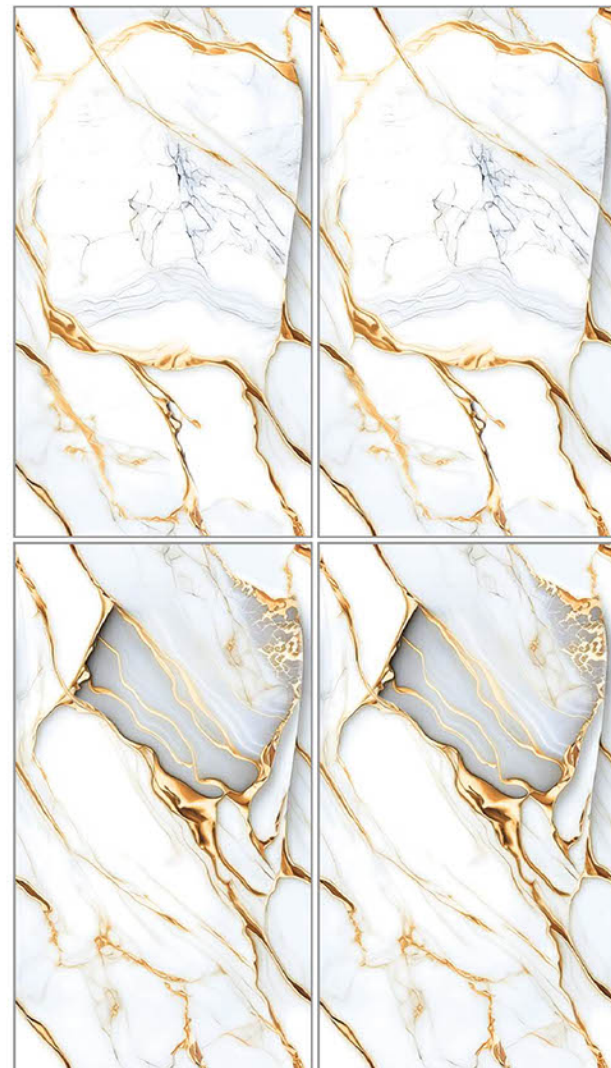

Preview of  
**ORA WIN WOLKAR DECOR &  
ORA WIN WOLKAR BASE**

**ORA**  
COLLECTION  
(PUNCH WITH GLOSSY GRANULA)

Size:   
**600X  
1200MM**

Thickness:   
**09MM**

Surface:   
**GRANULA**

Random: 

 **ORA ZIBO**