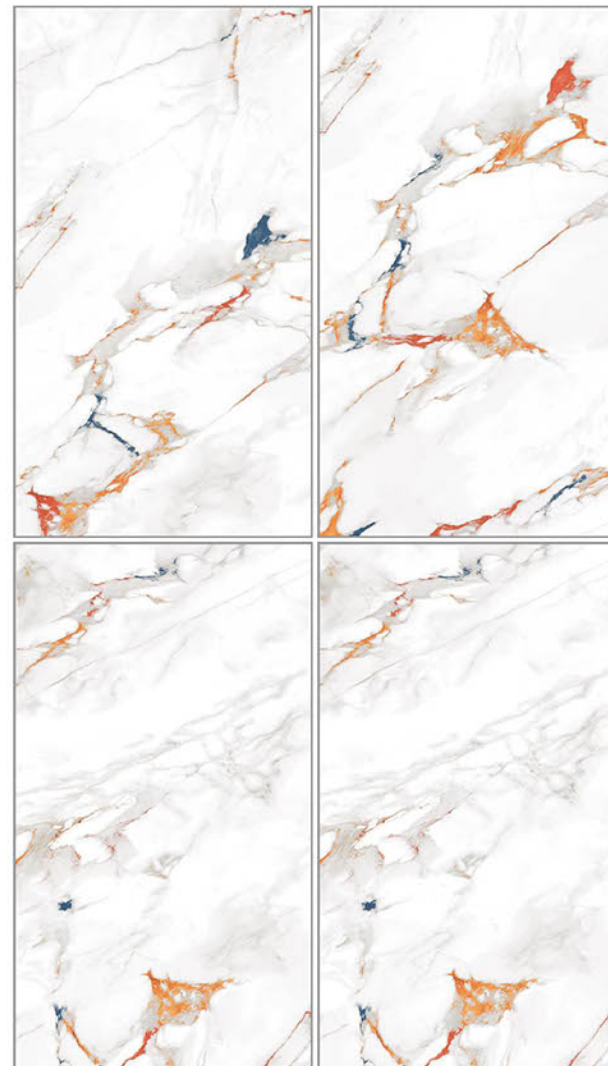

Size:
**600X
1200MM**

Thickness:
09MM

Surface:
GRANULA

Random: