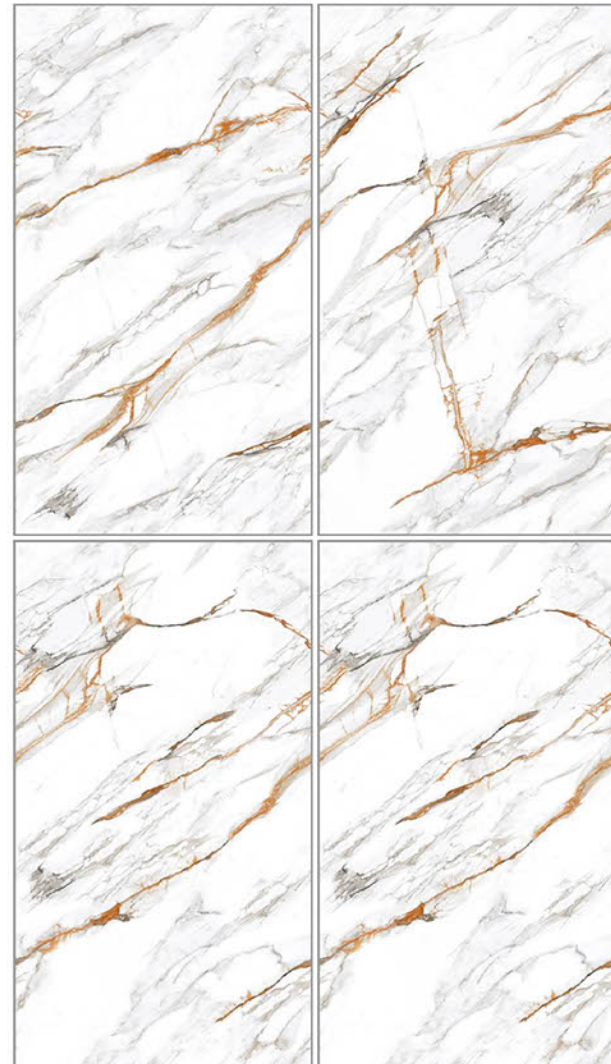

Random: 

 **ORA AMARA**

**ORA**  
COLLECTION  
(PUNCH WITH GLOSSY GRANULA)

Size:   
**600X  
1200MM**

Thickness:   
**09MM**

Surface:   
**GRANULA**

Random: 

 **ORA APPOLO WHITE**