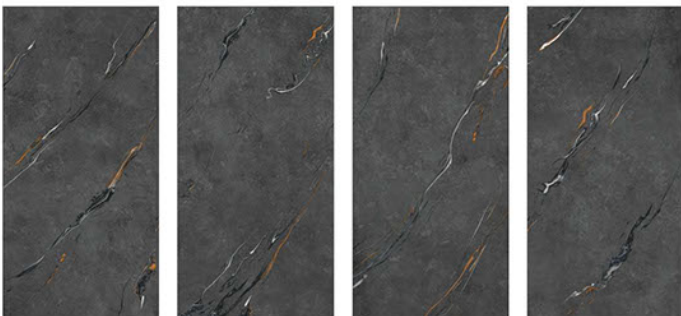

CV LUXOR NERO

600x1200mm
Carving Finish

CV LUXOR WHITE

600x1200mm
Carving Finish