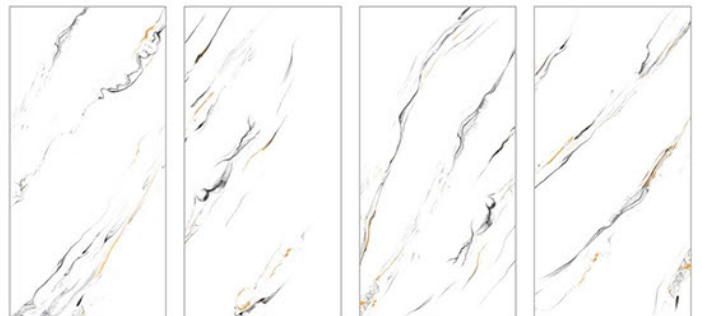

Random Design

CV LUXOR WHITE

600x1200mm
Carving Finish

Random Design

**CV LUXOR
NERO**

CV MAYRA GREEN

600x1200mm
Carving Finish

Random Design