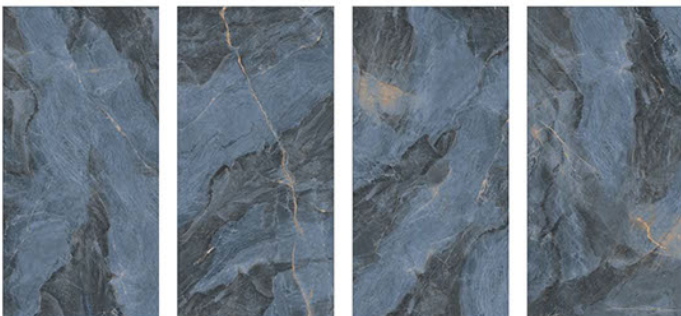

Random Design

CV OCEAN GRAPHITE

600x1200mm
Carving Finish

Random Design

**CV OCEAN
BIANCO**

CV OCEAN BLUE

600x1200mm
Carving Finish

Random Design