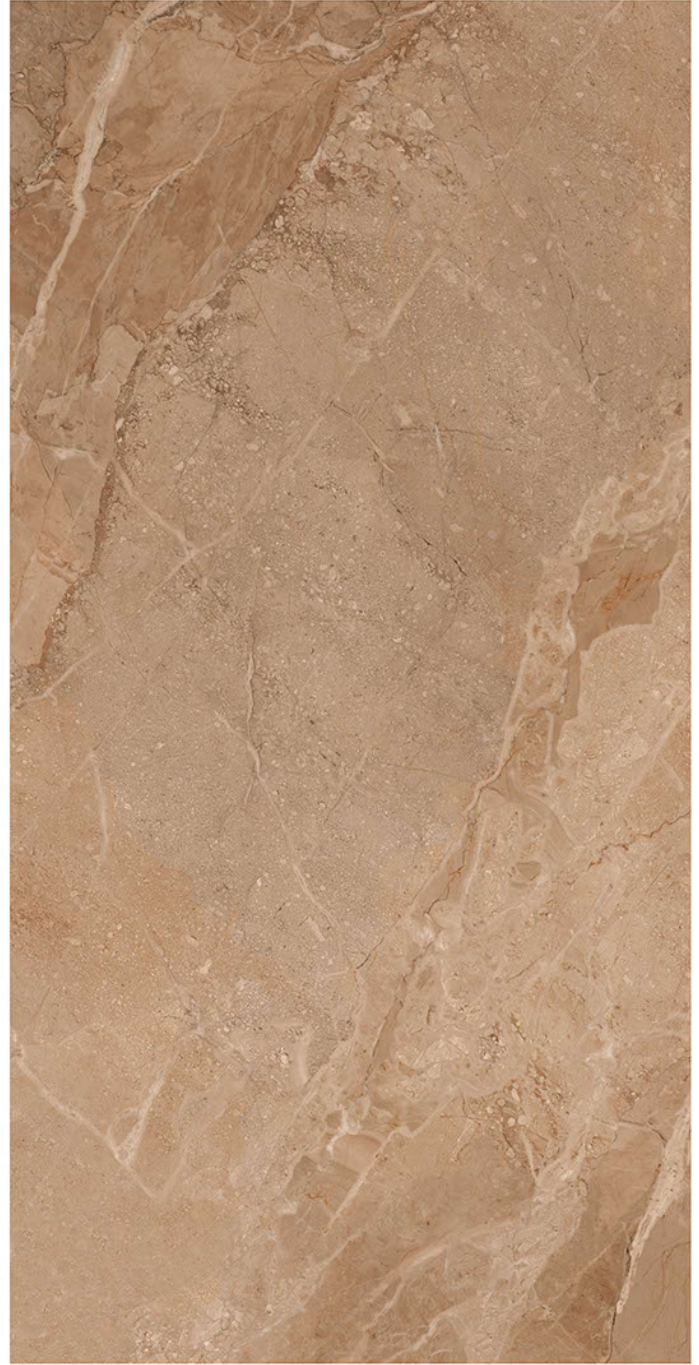

**CV ALASKA
BROWN**

600x1200mm
Carving Finish

Random Design