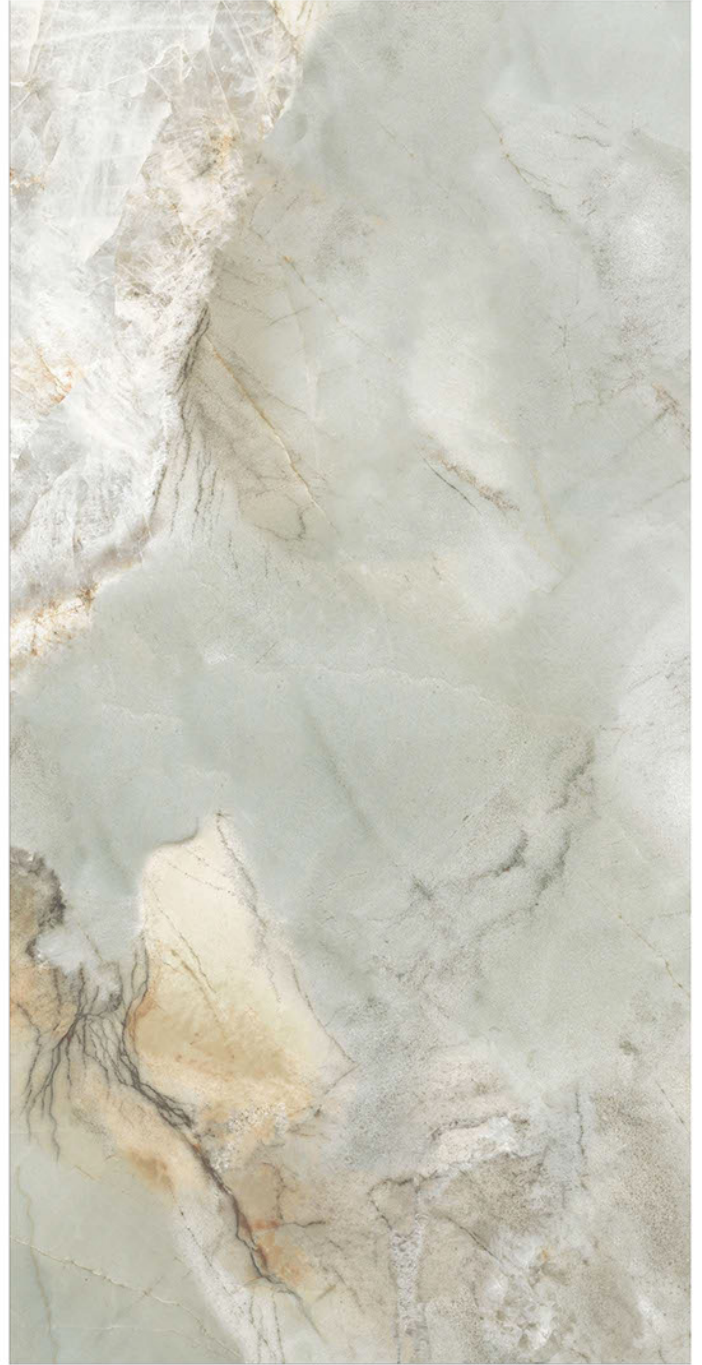

CV MAYRA NATURAL

600x1200mm
Carving Finish

Random Design