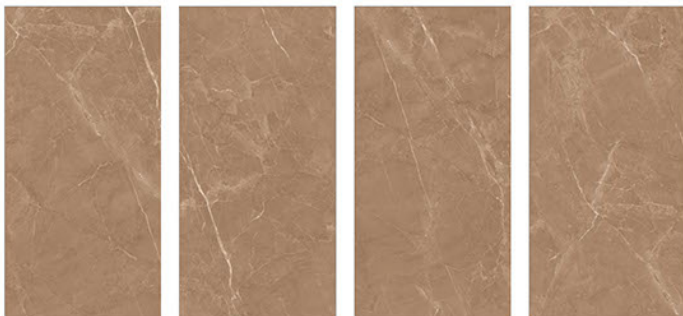

Random Design

**CV SPA
BEIGE**

CV SPA BROWN

600x1200mm
Carving Finish

Random Design

CV SPA BEIGE

600x1200mm
Carving Finish

Random Design