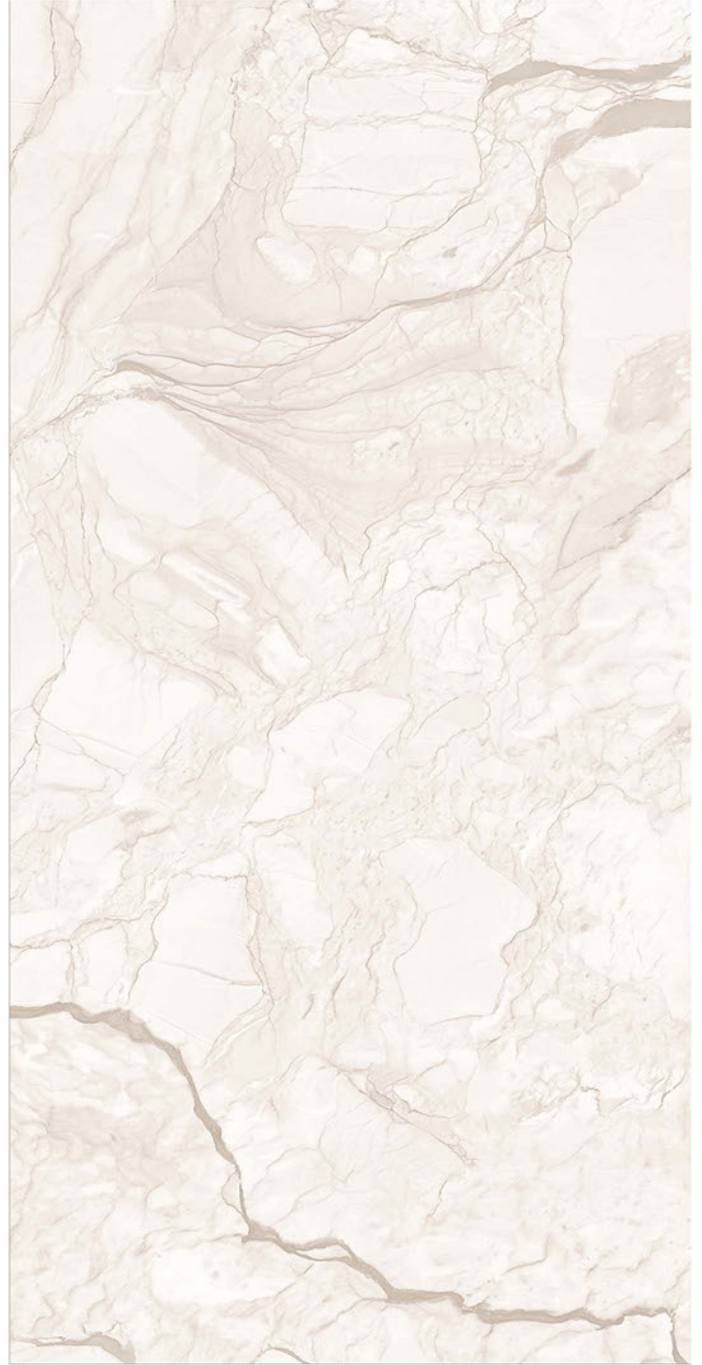

CV RENATA WHITE

600x1200mm
Carving Finish

Random Design

CV COPPO WHITE

600x1200mm
Carving Finish

Random Design

CV GALAXY STATUARIO

600x1200mm
Carving Finish