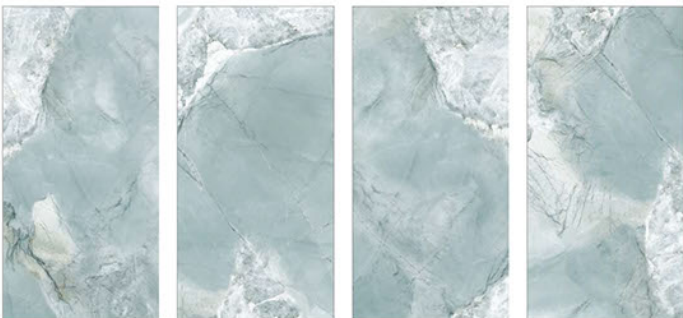

Random Design

CV LUXOR WHITE

600x1200mm
Carving Finish

Random Design

**CV LUXOR
NERO**

CV MAYRA GREEN

600x1200mm
Carving Finish

Random Design