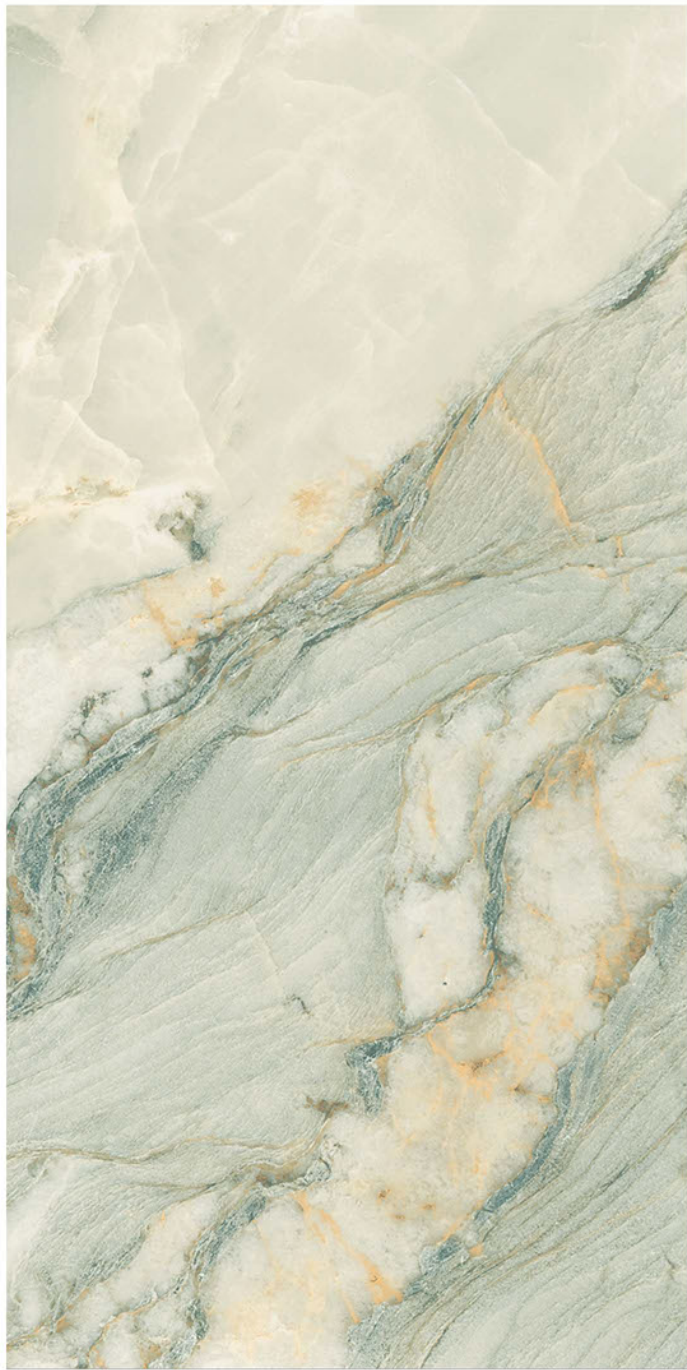

CV LUSH FOREST

600x1200mm
Carving Finish

Random Design