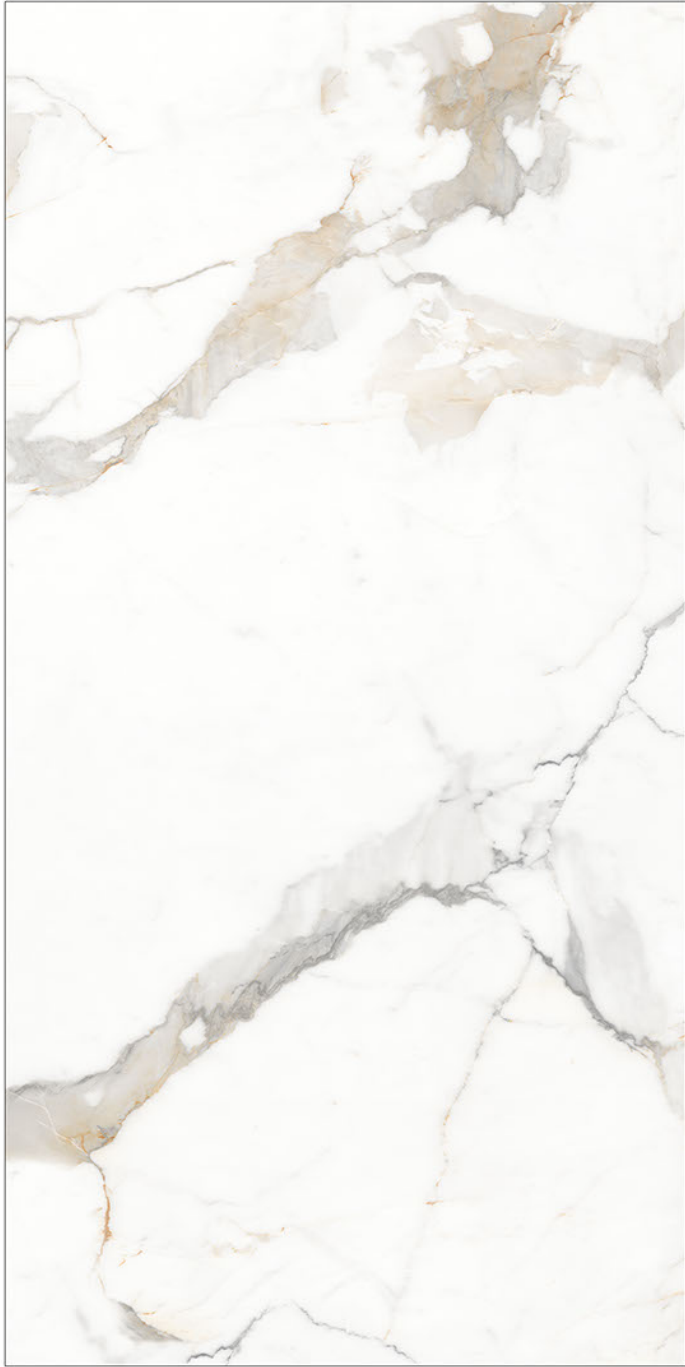

**CV MOZILLA
WHITE**

600x1200mm
Carving Finish

Random Design

**CV PERSIA
NATURAL**

600x1200mm
Carving Finish

Random Design

**CV MOZILLA
WHITE**

CV NESSA BEIGE