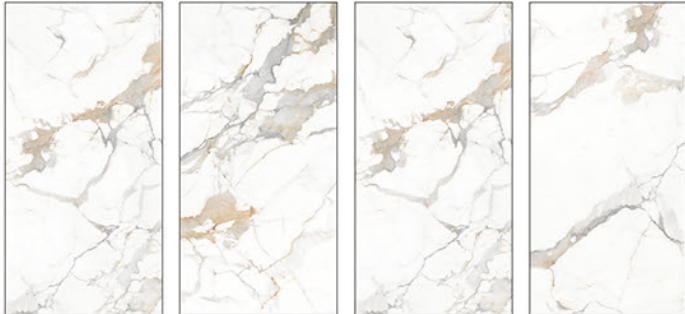

**CV MOZILLA
WHITE**

600x1200mm
Carving Finish

Random Design

**CV PERSIA
NATURAL**

600x1200mm
Carving Finish

Random Design

**CV MOZILLA
WHITE**

CV NESSA BEIGE