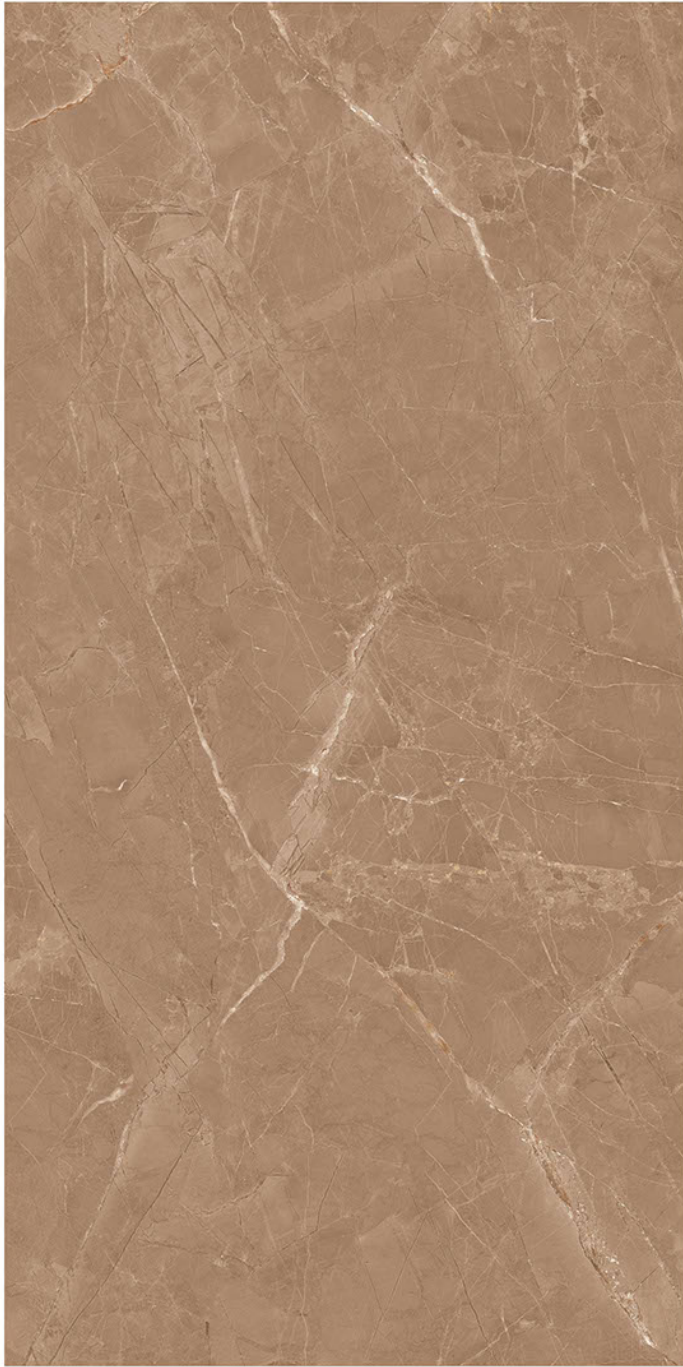

Random Design

**CV SPA
BEIGE**

CV SPA BROWN

600x1200mm
Carving Finish

Random Design

CV SPA BEIGE

600x1200mm
Carving Finish

Random Design