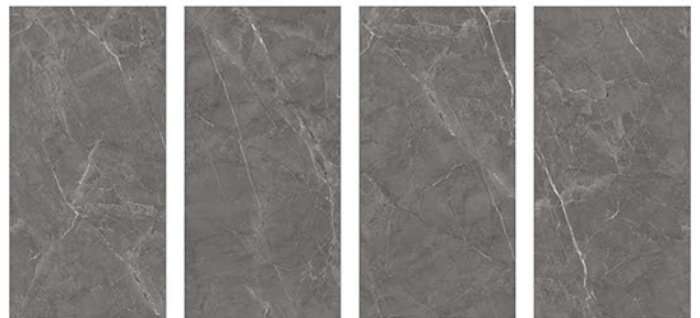

**CV SPA
ASH**

600x1200mm
Carving Finish

**CV SPA
GREY**

600x1200mm
Carving Finish