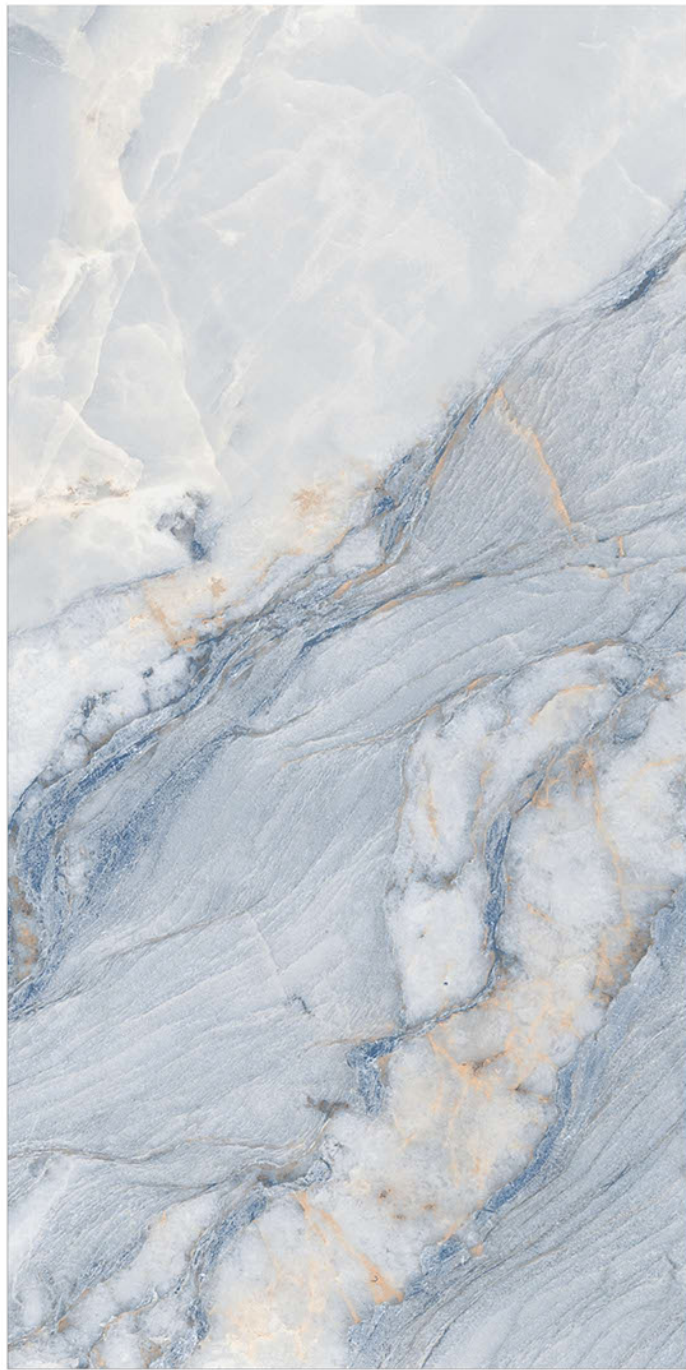

600x1200mm
Carving Finish

Random Design

CV LUSH FOREST BLUE

600x1200mm
Carving Finish

Random Design

**CV LUSH
FOREST**

CV LUXOR NERO

600x1200mm
Carving Finish