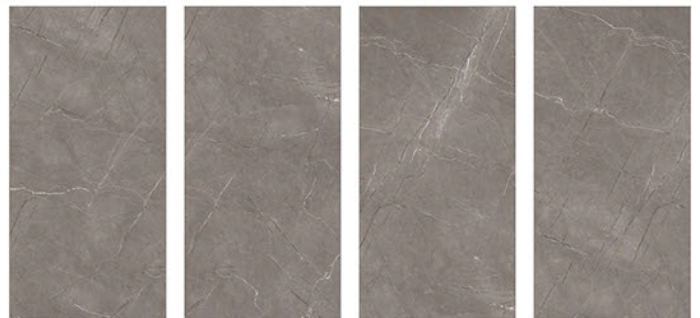

600x1200mm
Carving Finish

Random Design

CV SEGASTA GREY

600x1200mm
Carving Finish

Random Design

**CV SEGASTA
GREY**

CV SEGASTA BROWN

600x1200mm
Carving Finish