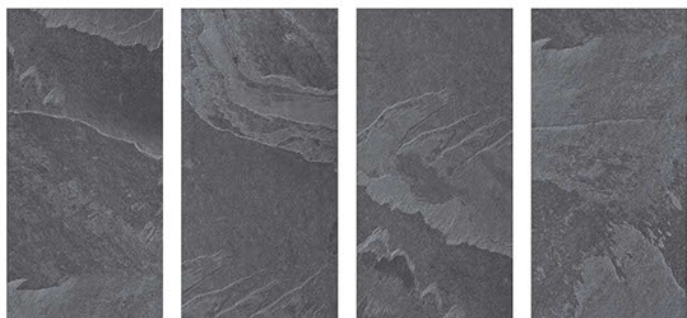

CV AUSTIN NERO

600x1200mm
Carving Finish

CV AUSTIN WHITE

600x1200mm
Carving Finish