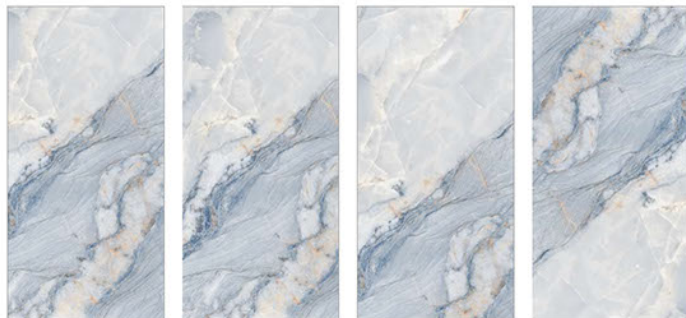

600x1200mm
Carving Finish

Random Design

CV LUSH FOREST BLUE

600x1200mm
Carving Finish

Random Design

**CV LUSH
FOREST**

CV LUXOR NERO

600x1200mm
Carving Finish