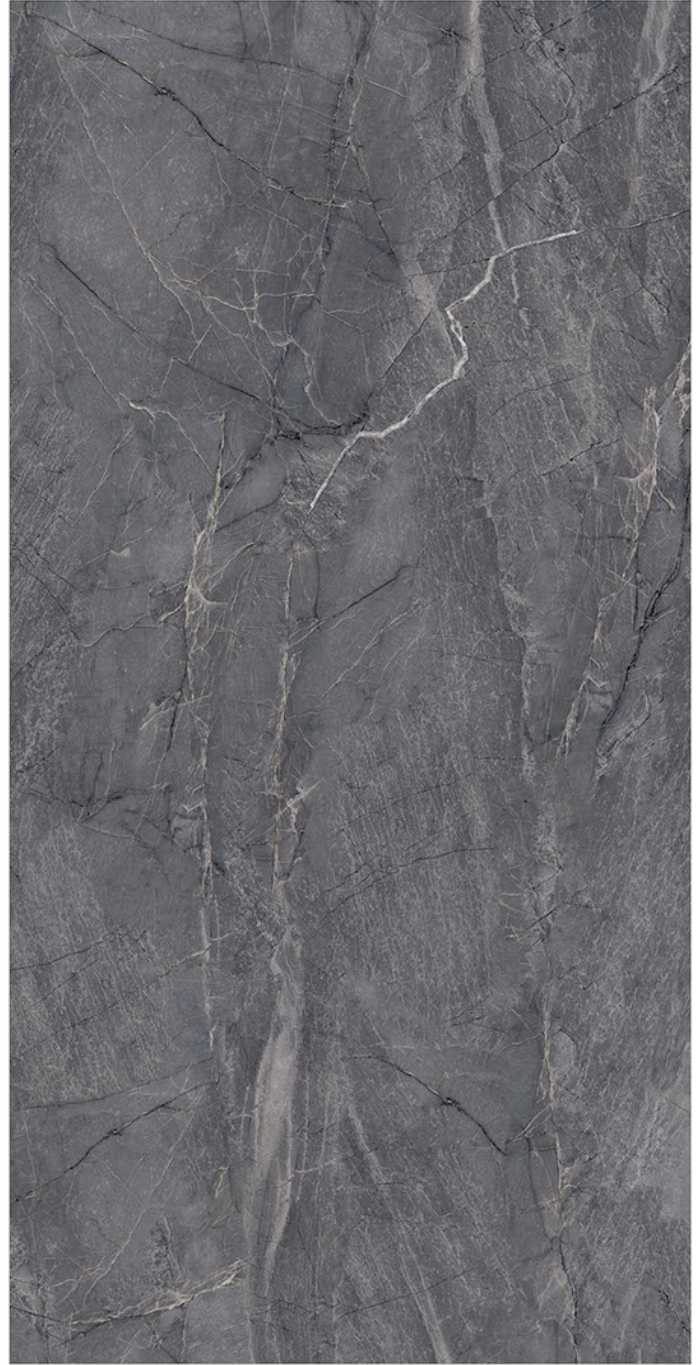

CV SELENA NERO

600x1200mm
Carving Finish

Random Design