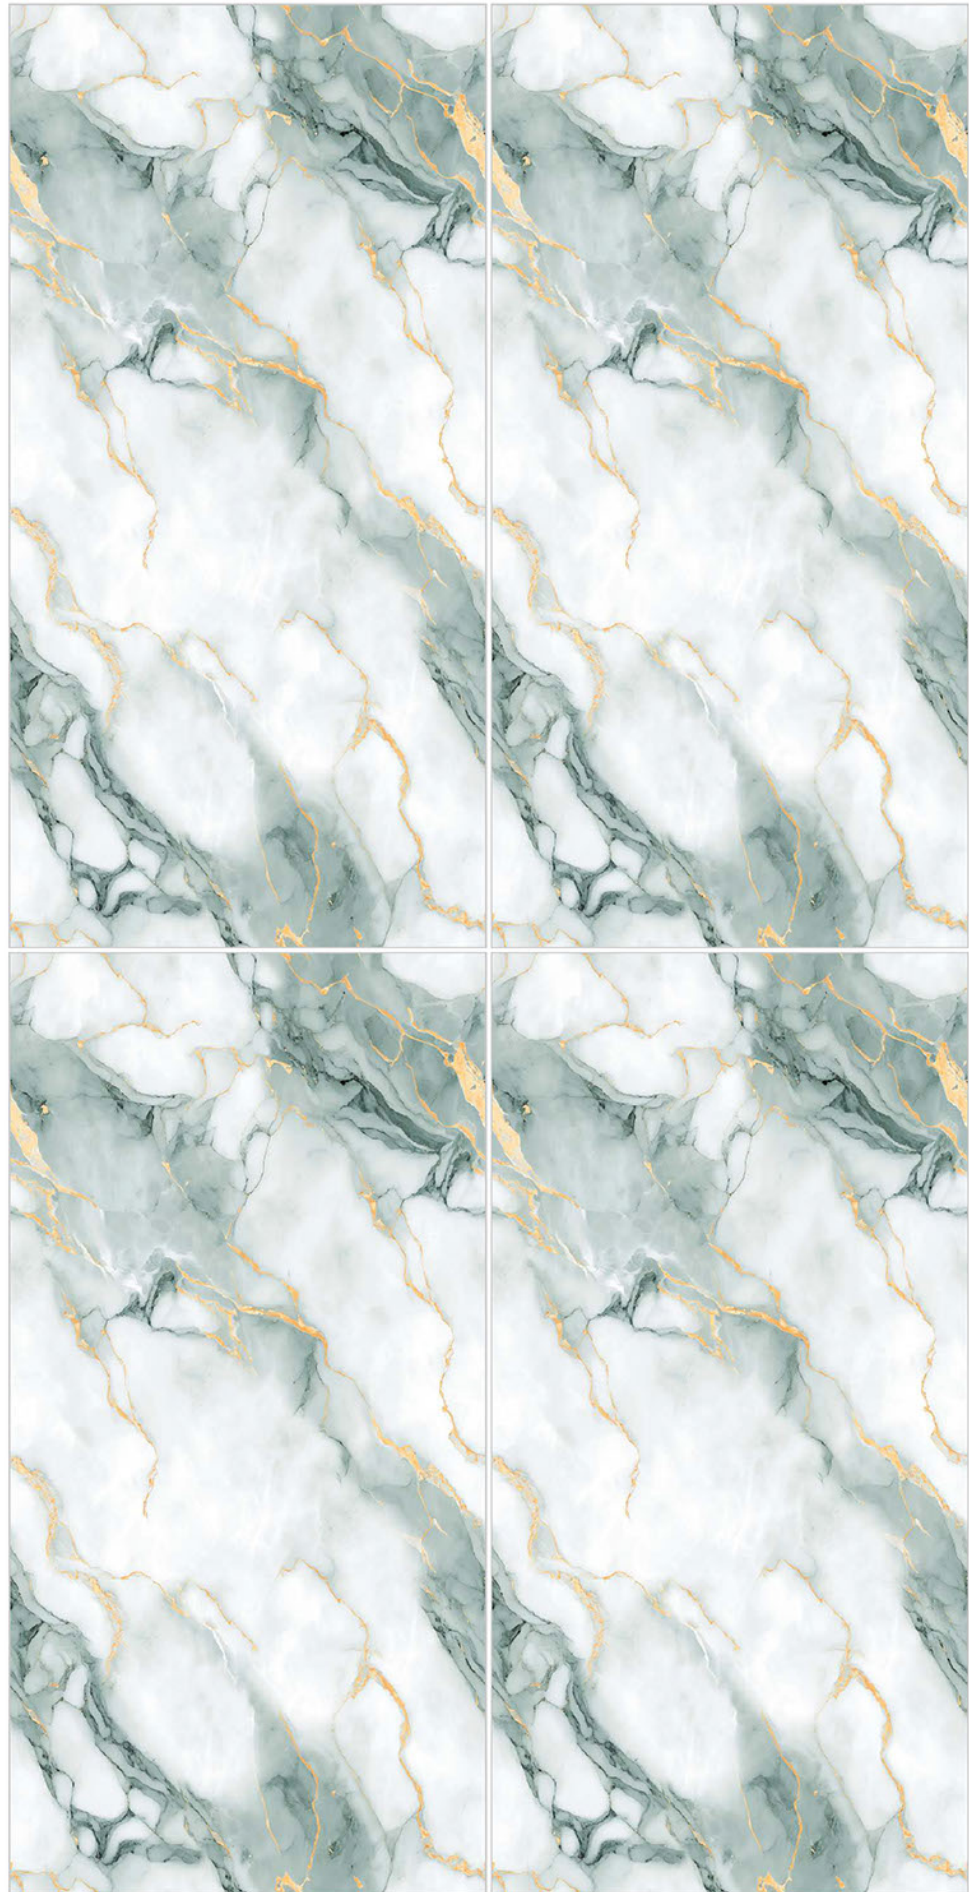

## END FLORA AQUA

Size:  
**600X  
1200MM**

Thickness:  
**09MM**

Surface:  
**CARVING**

Random  
Design

END EFLORA AQUA