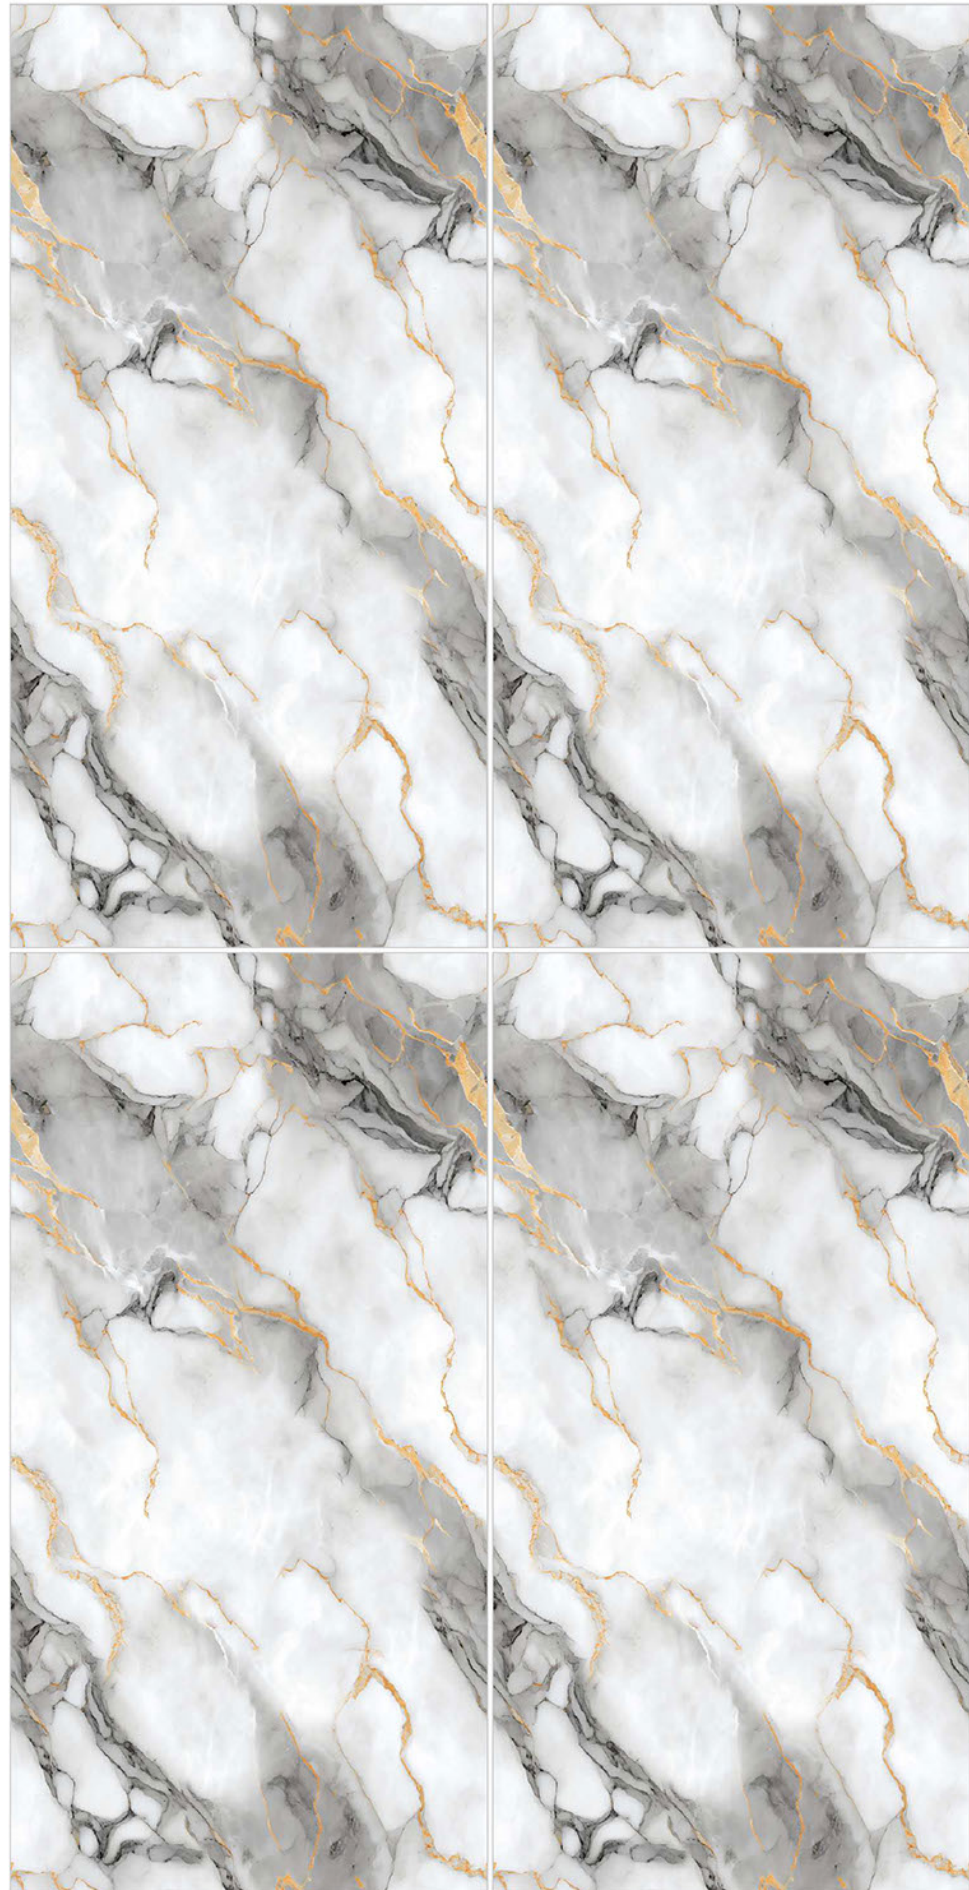

END FLORA GOLD

Size:
**600X
1200MM**

Thickness:
09MM

Surface:
CARVING

Random
Design