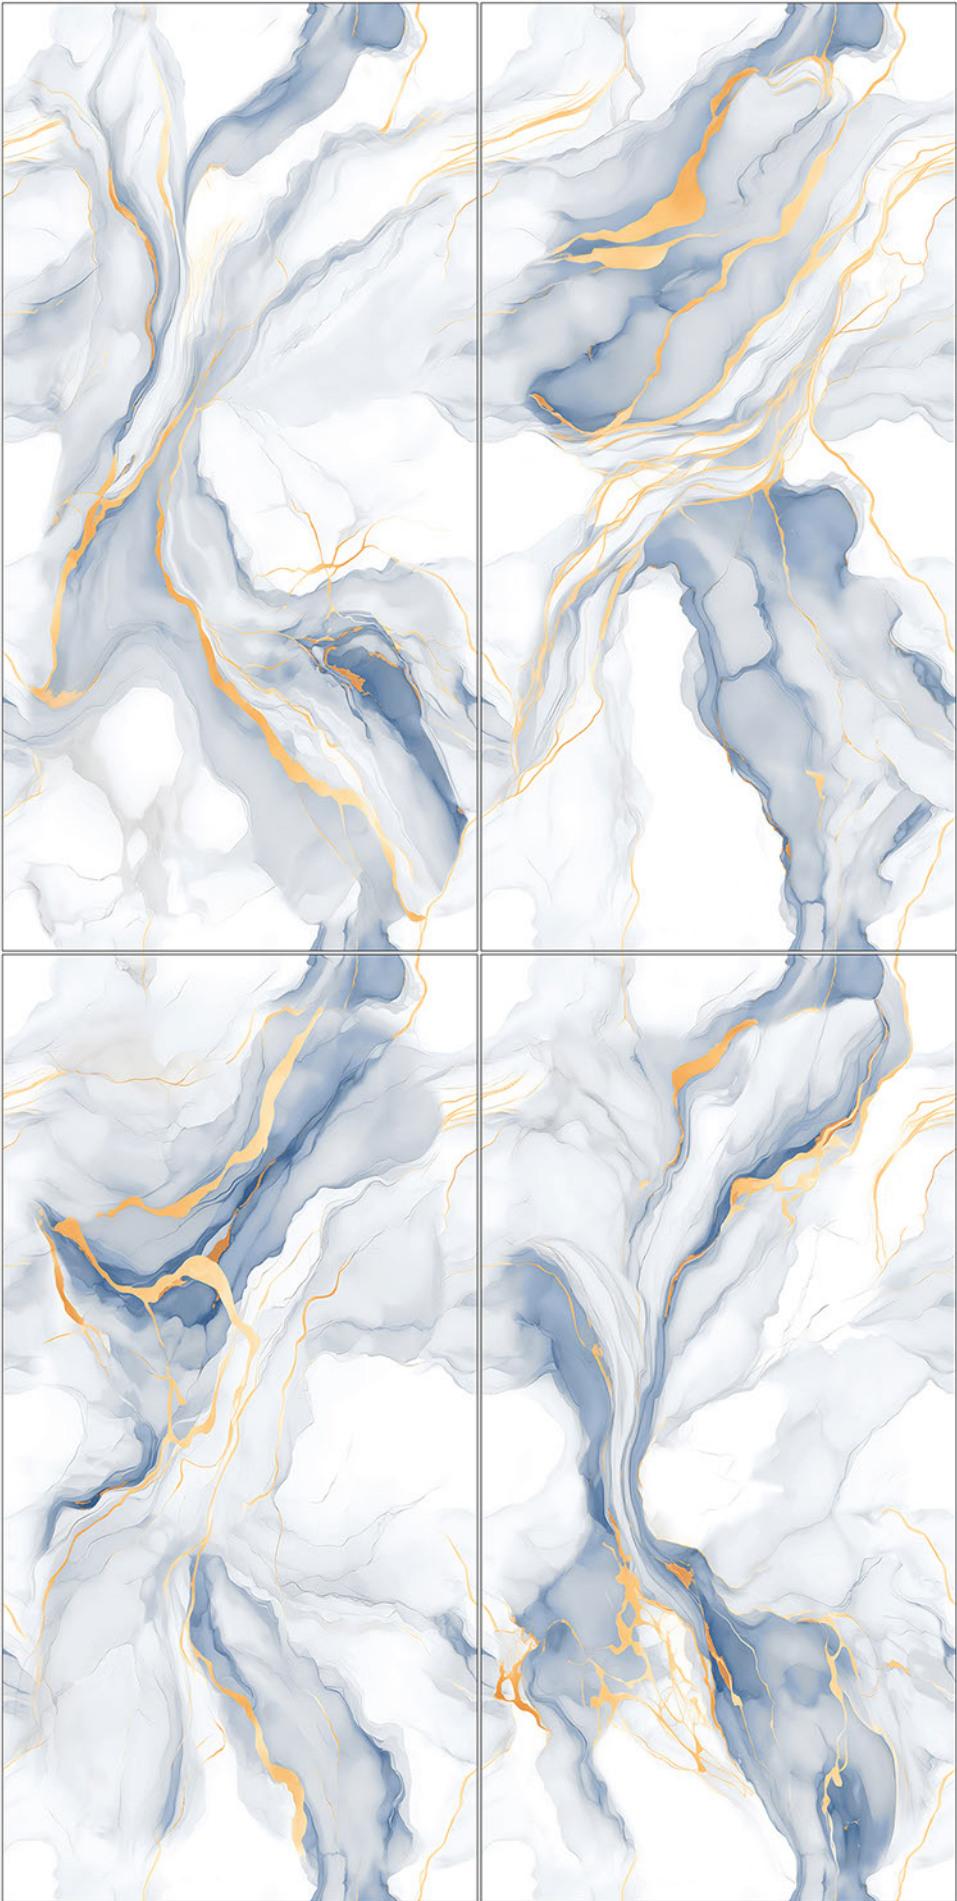

# END INFINITY MINT

Size:  
**600X  
1200MM**

Thickness:  
**09MM**

Surface:  
**CARVING**

Random  
Design

**END MERLIN AQUA**

Size:  
**600X  
1200MM**

Thickness:  
**09MM**

Surface:  
**CARVING**

Random  
Design

**END MERLIN BLUE**

Size:  
**600X  
1200MM**  
Thickness:  
**09MM**  
Surface:  
**CARVING**

Random  
Design

## END MERLIN GREY

Size:  
**600X  
1200MM**

Thickness:  
**09MM**

Surface:  
**CARVING**

Random  
Design

**GIOLD**  
COLLECTION  
(with carving)