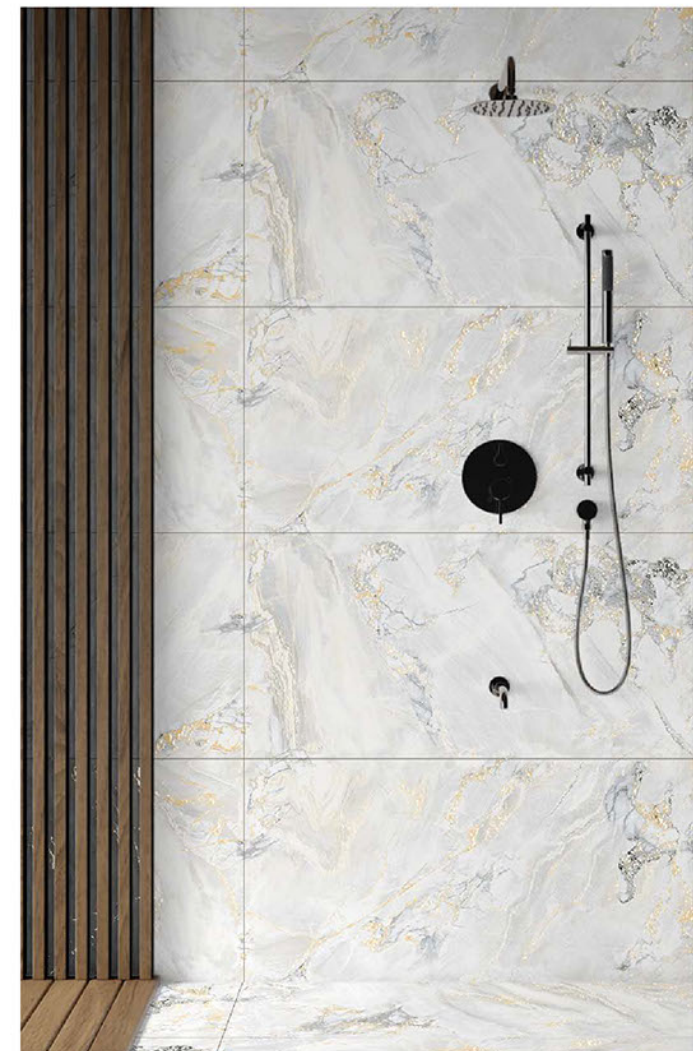

## END GEM GOLD

Size:  
**600X  
1200MM**

Thickness:  
**09MM**

Surface:  
**CARVING**

Random  
Design

END GEM GOLD

## END HAZEL GOLD

Size:  
**600X  
1200MM**

Thickness:  
**09MM**

Surface:  
**CARVING**

Random  
Design

END HAZEL GOLD