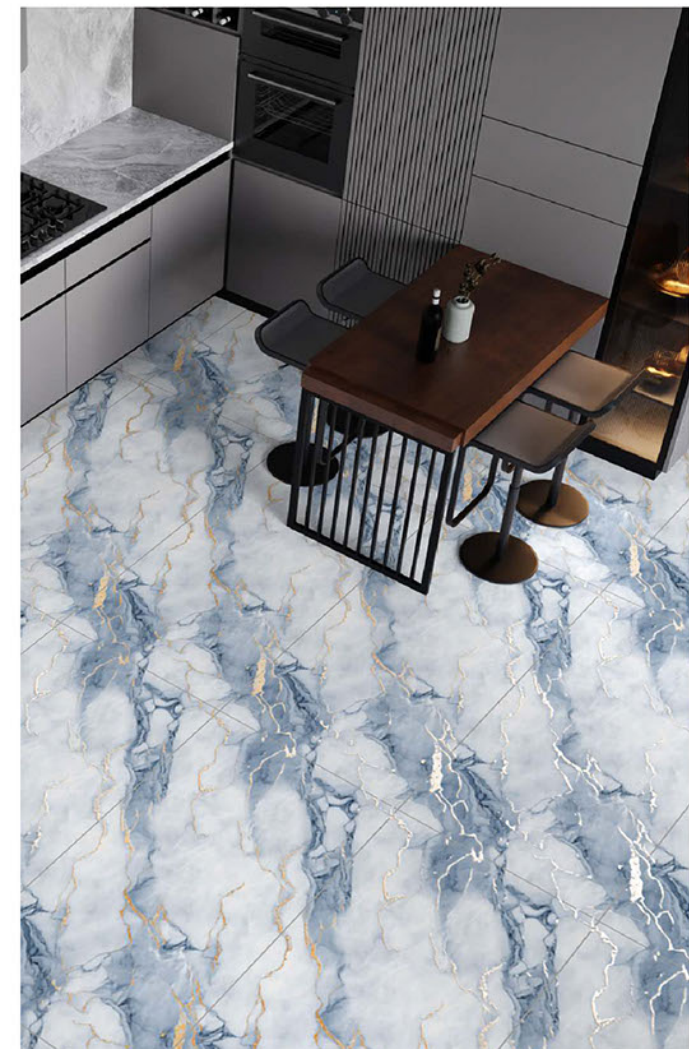

END FLORA BLUE

Size:
**600X
1200MM**

Thickness:
09MM

Surface:
CARVING

Random
Design