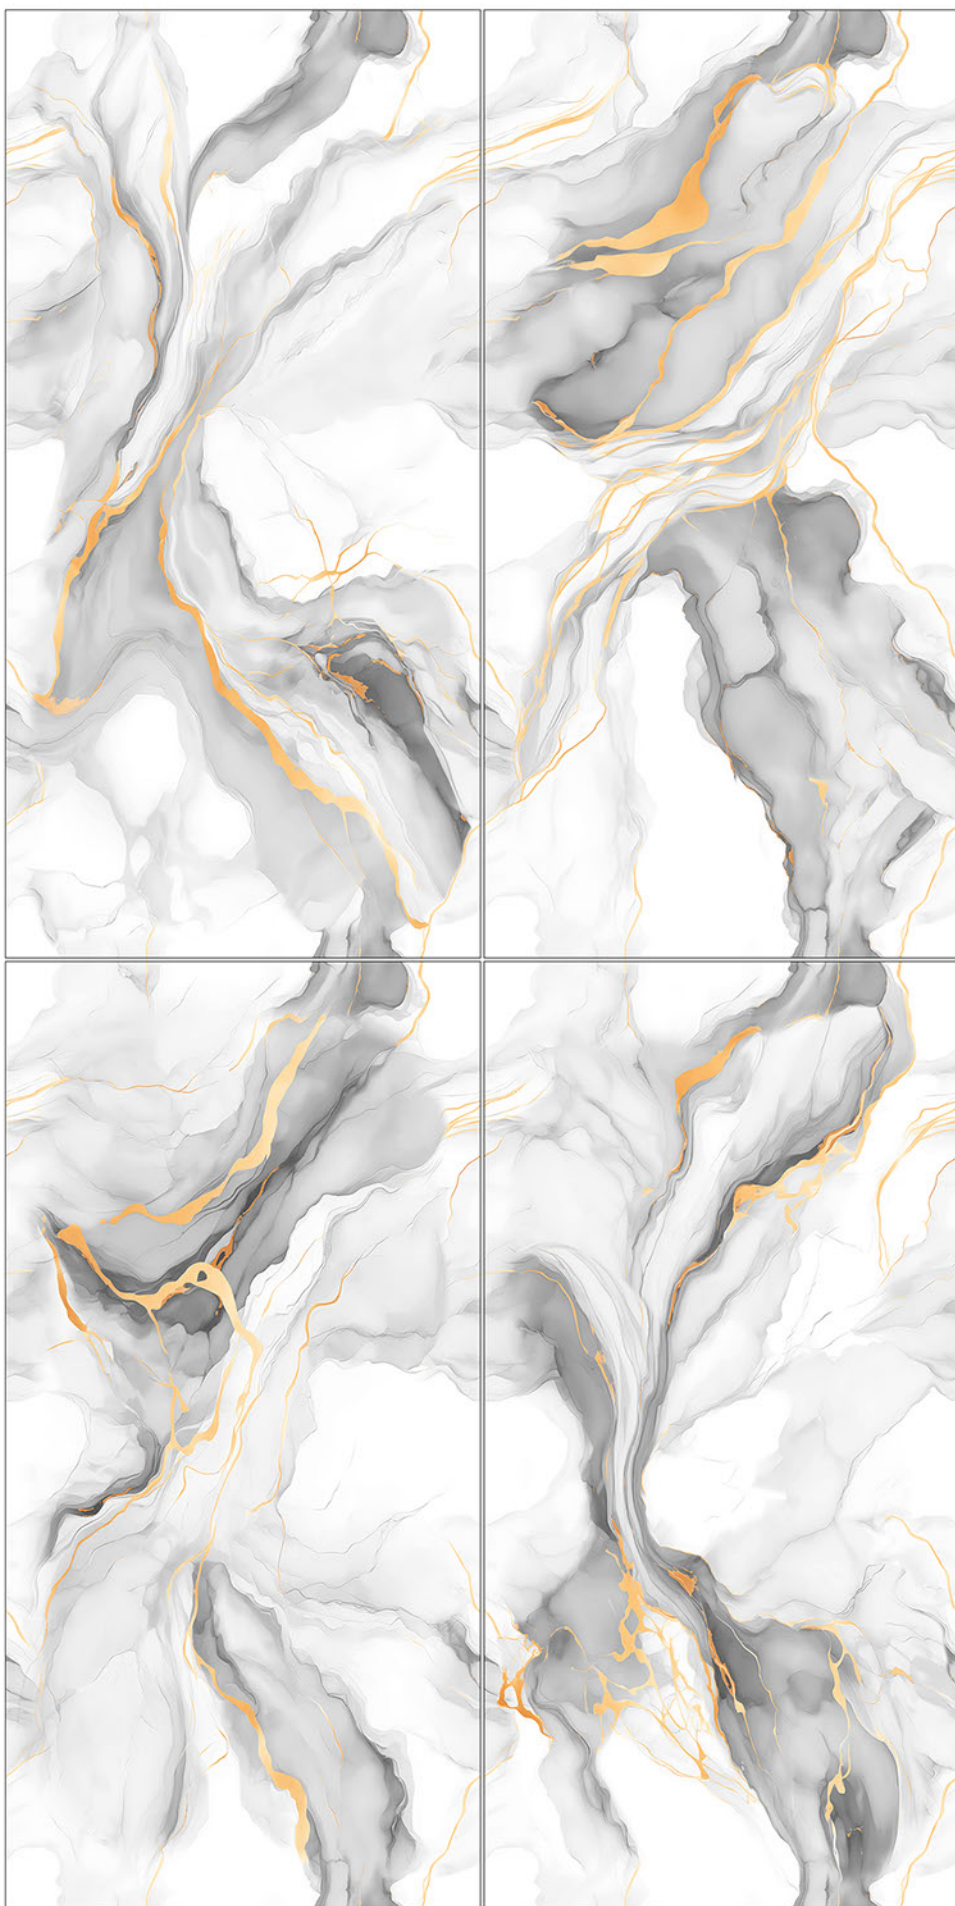

END MERLIN GREY

Size:
**600X
1200MM**

Thickness:
09MM

Surface:
CARVING

Random
Design