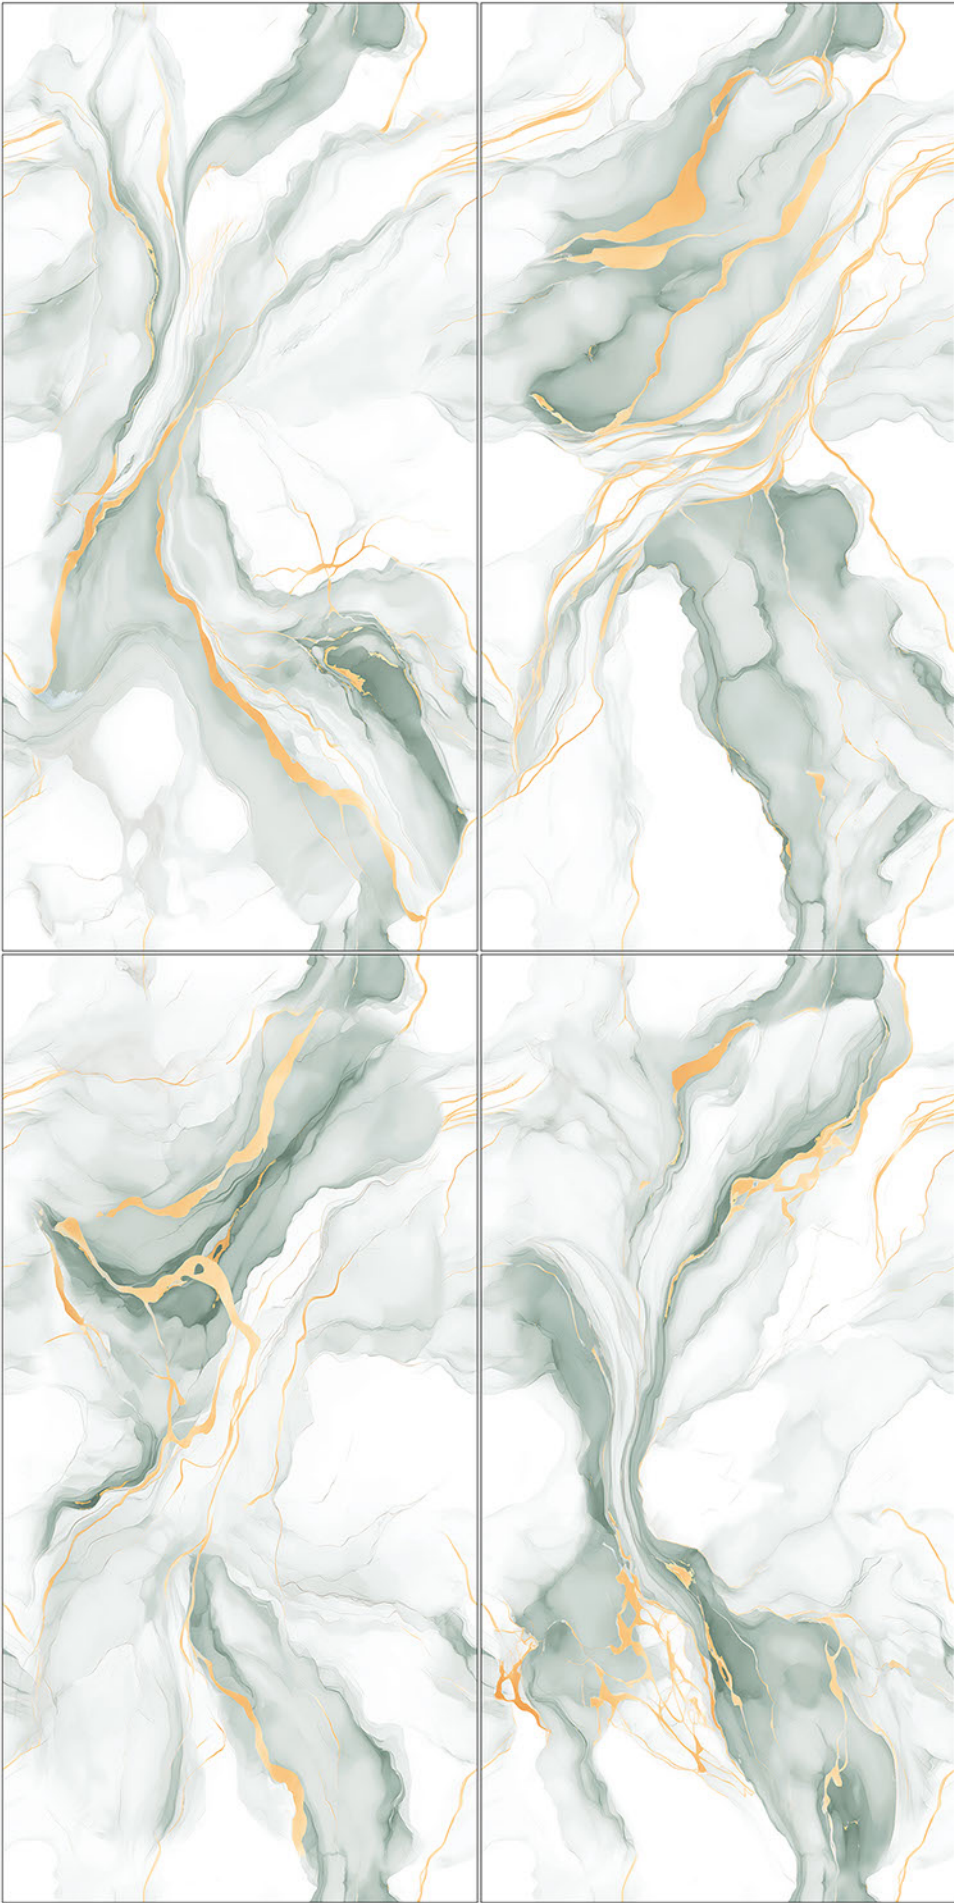

# END INFINITY MINT

Size:  
**600X  
1200MM**

Thickness:  
**09MM**

Surface:  
**CARVING**

Random  
Design

**END MERLIN AQUA**

Size:  
**600X  
1200MM**

Thickness:  
**09MM**

Surface:  
**CARVING**

Random  
Design

**END MERLIN BLUE**

Size:  
**600X  
1200MM**  
Thickness:  
**09MM**  
Surface:  
**CARVING**

Random  
Design