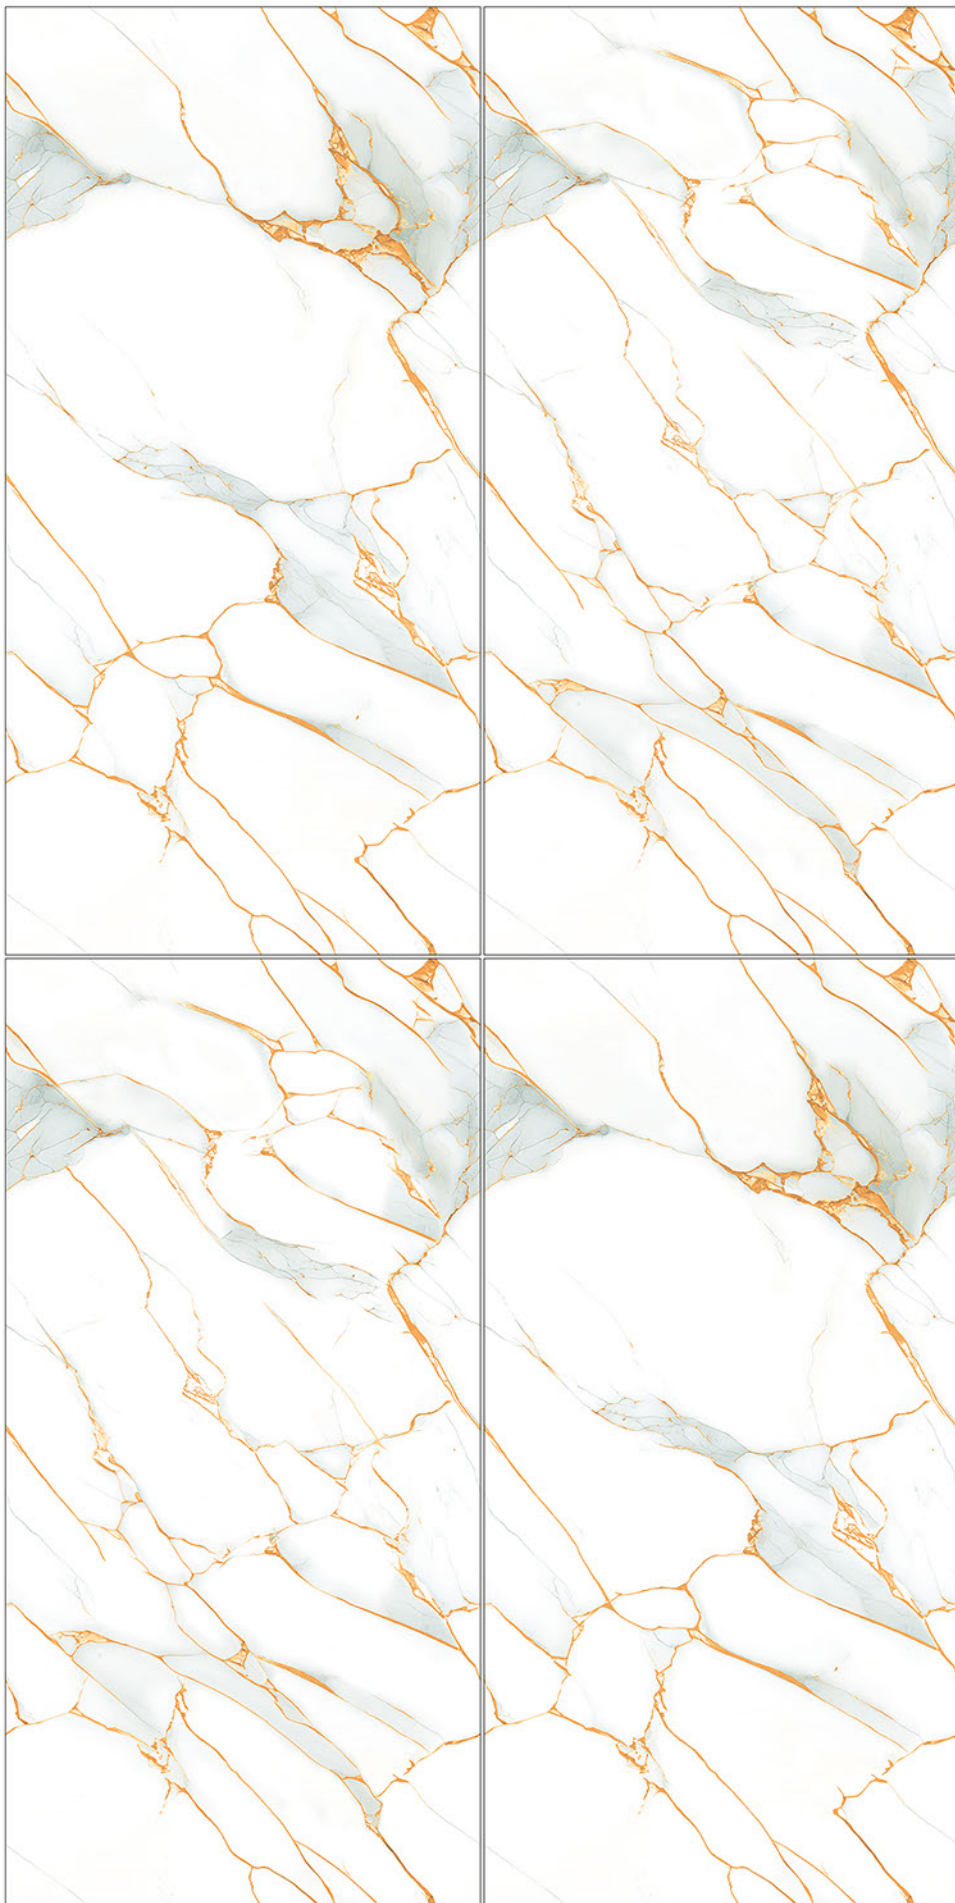

## END SKY GOLD

Size:  
**600X  
1200MM**

Thickness:  
**09MM**

Surface:  
**CARVING**

Random  
Design

## END INFINITY AZUL

Size:  
**600X  
1200MM**

Thickness:  
**09MM**

Surface:  
**CARVING**

Random  
Design

# END INFINITY MINT

Size:  
**600X  
1200MM**

Thickness:  
**09MM**

Surface:  
**CARVING**

Random  
Design

**END MERLIN AQUA**

Size:  
**600X  
1200MM**

Thickness:  
**09MM**