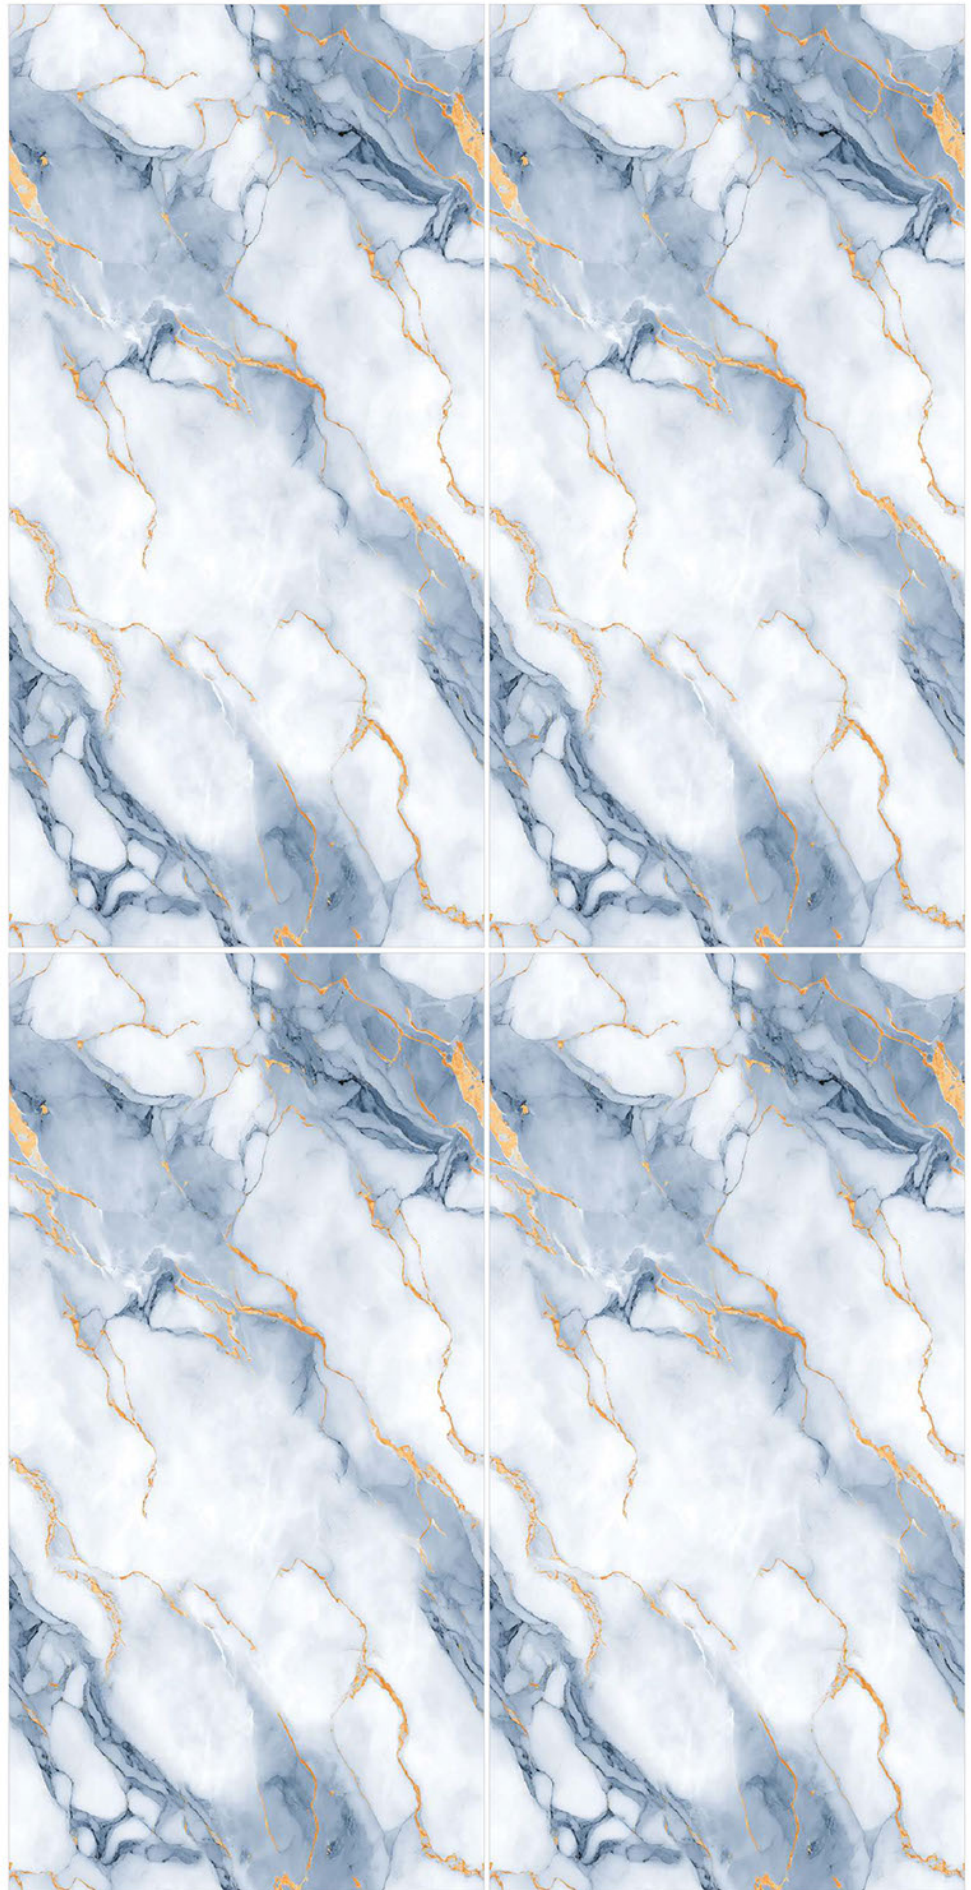

END FLORA BLUE

Size:
**600X
1200MM**

Thickness:
09MM

Surface:
CARVING

Random
Design