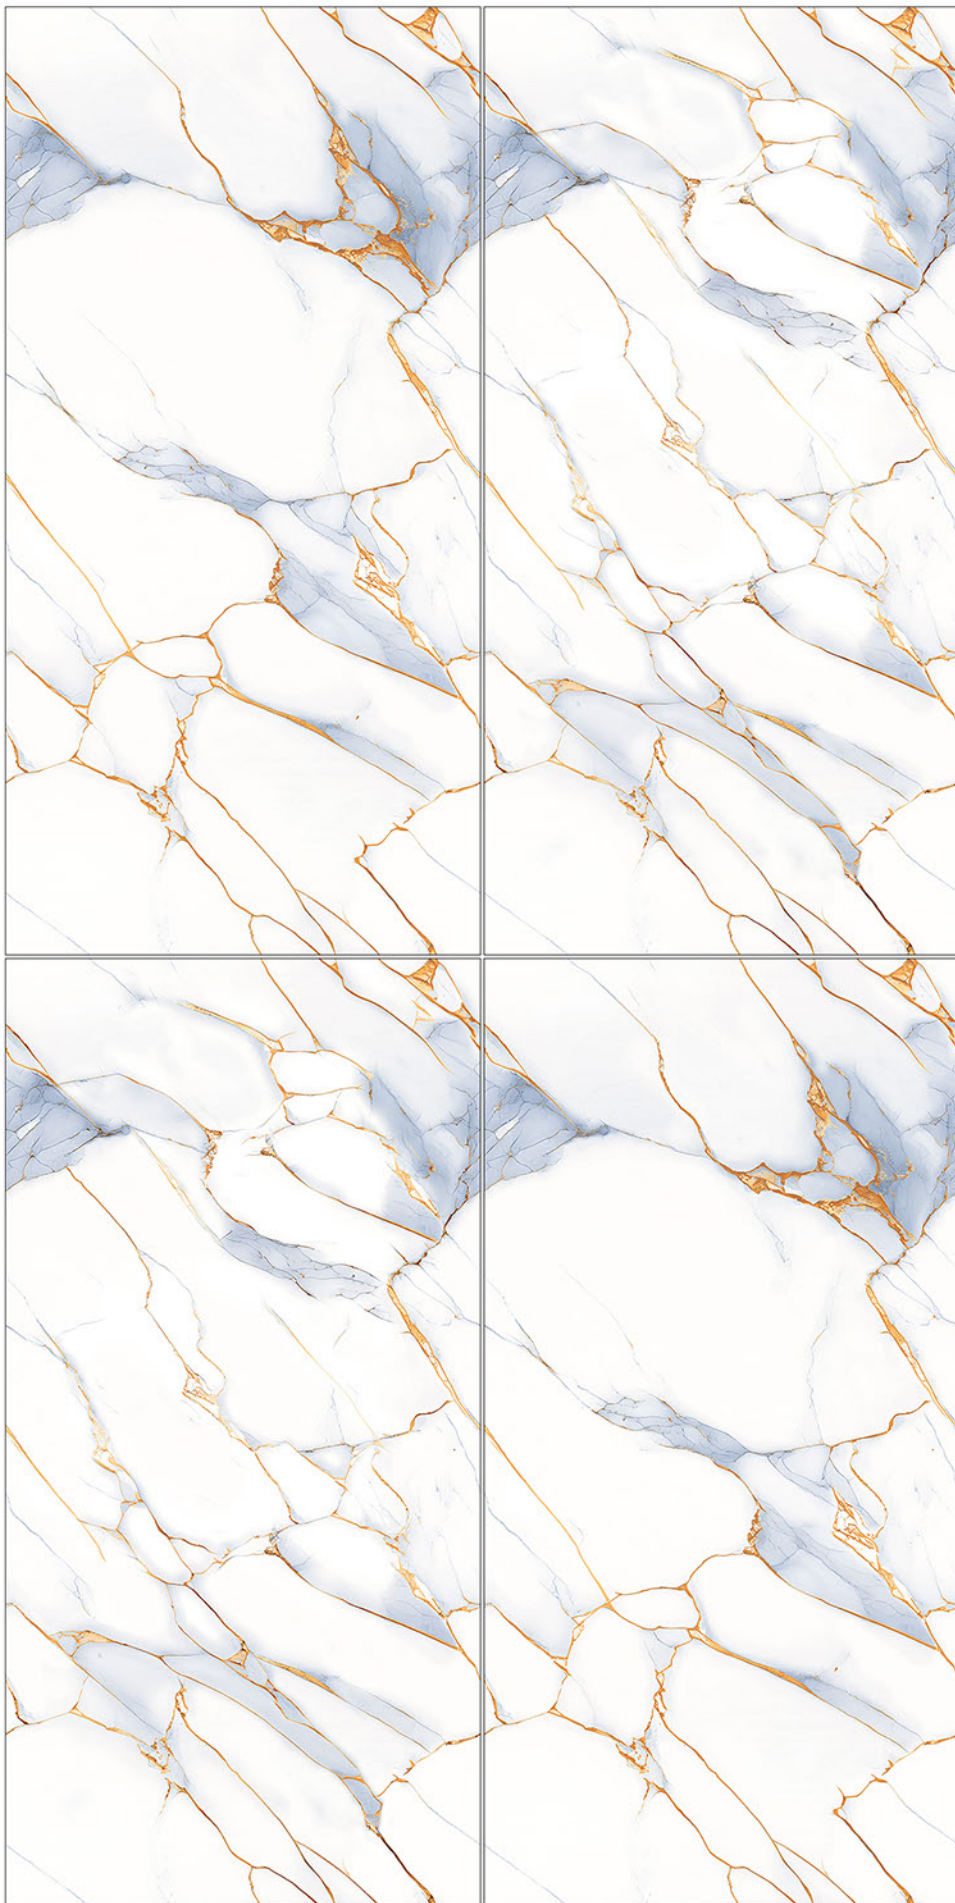

END INFINITY AZUL

Size:
**600X
1200MM**

Thickness:
09MM

Surface:
CARVING

Random
Design