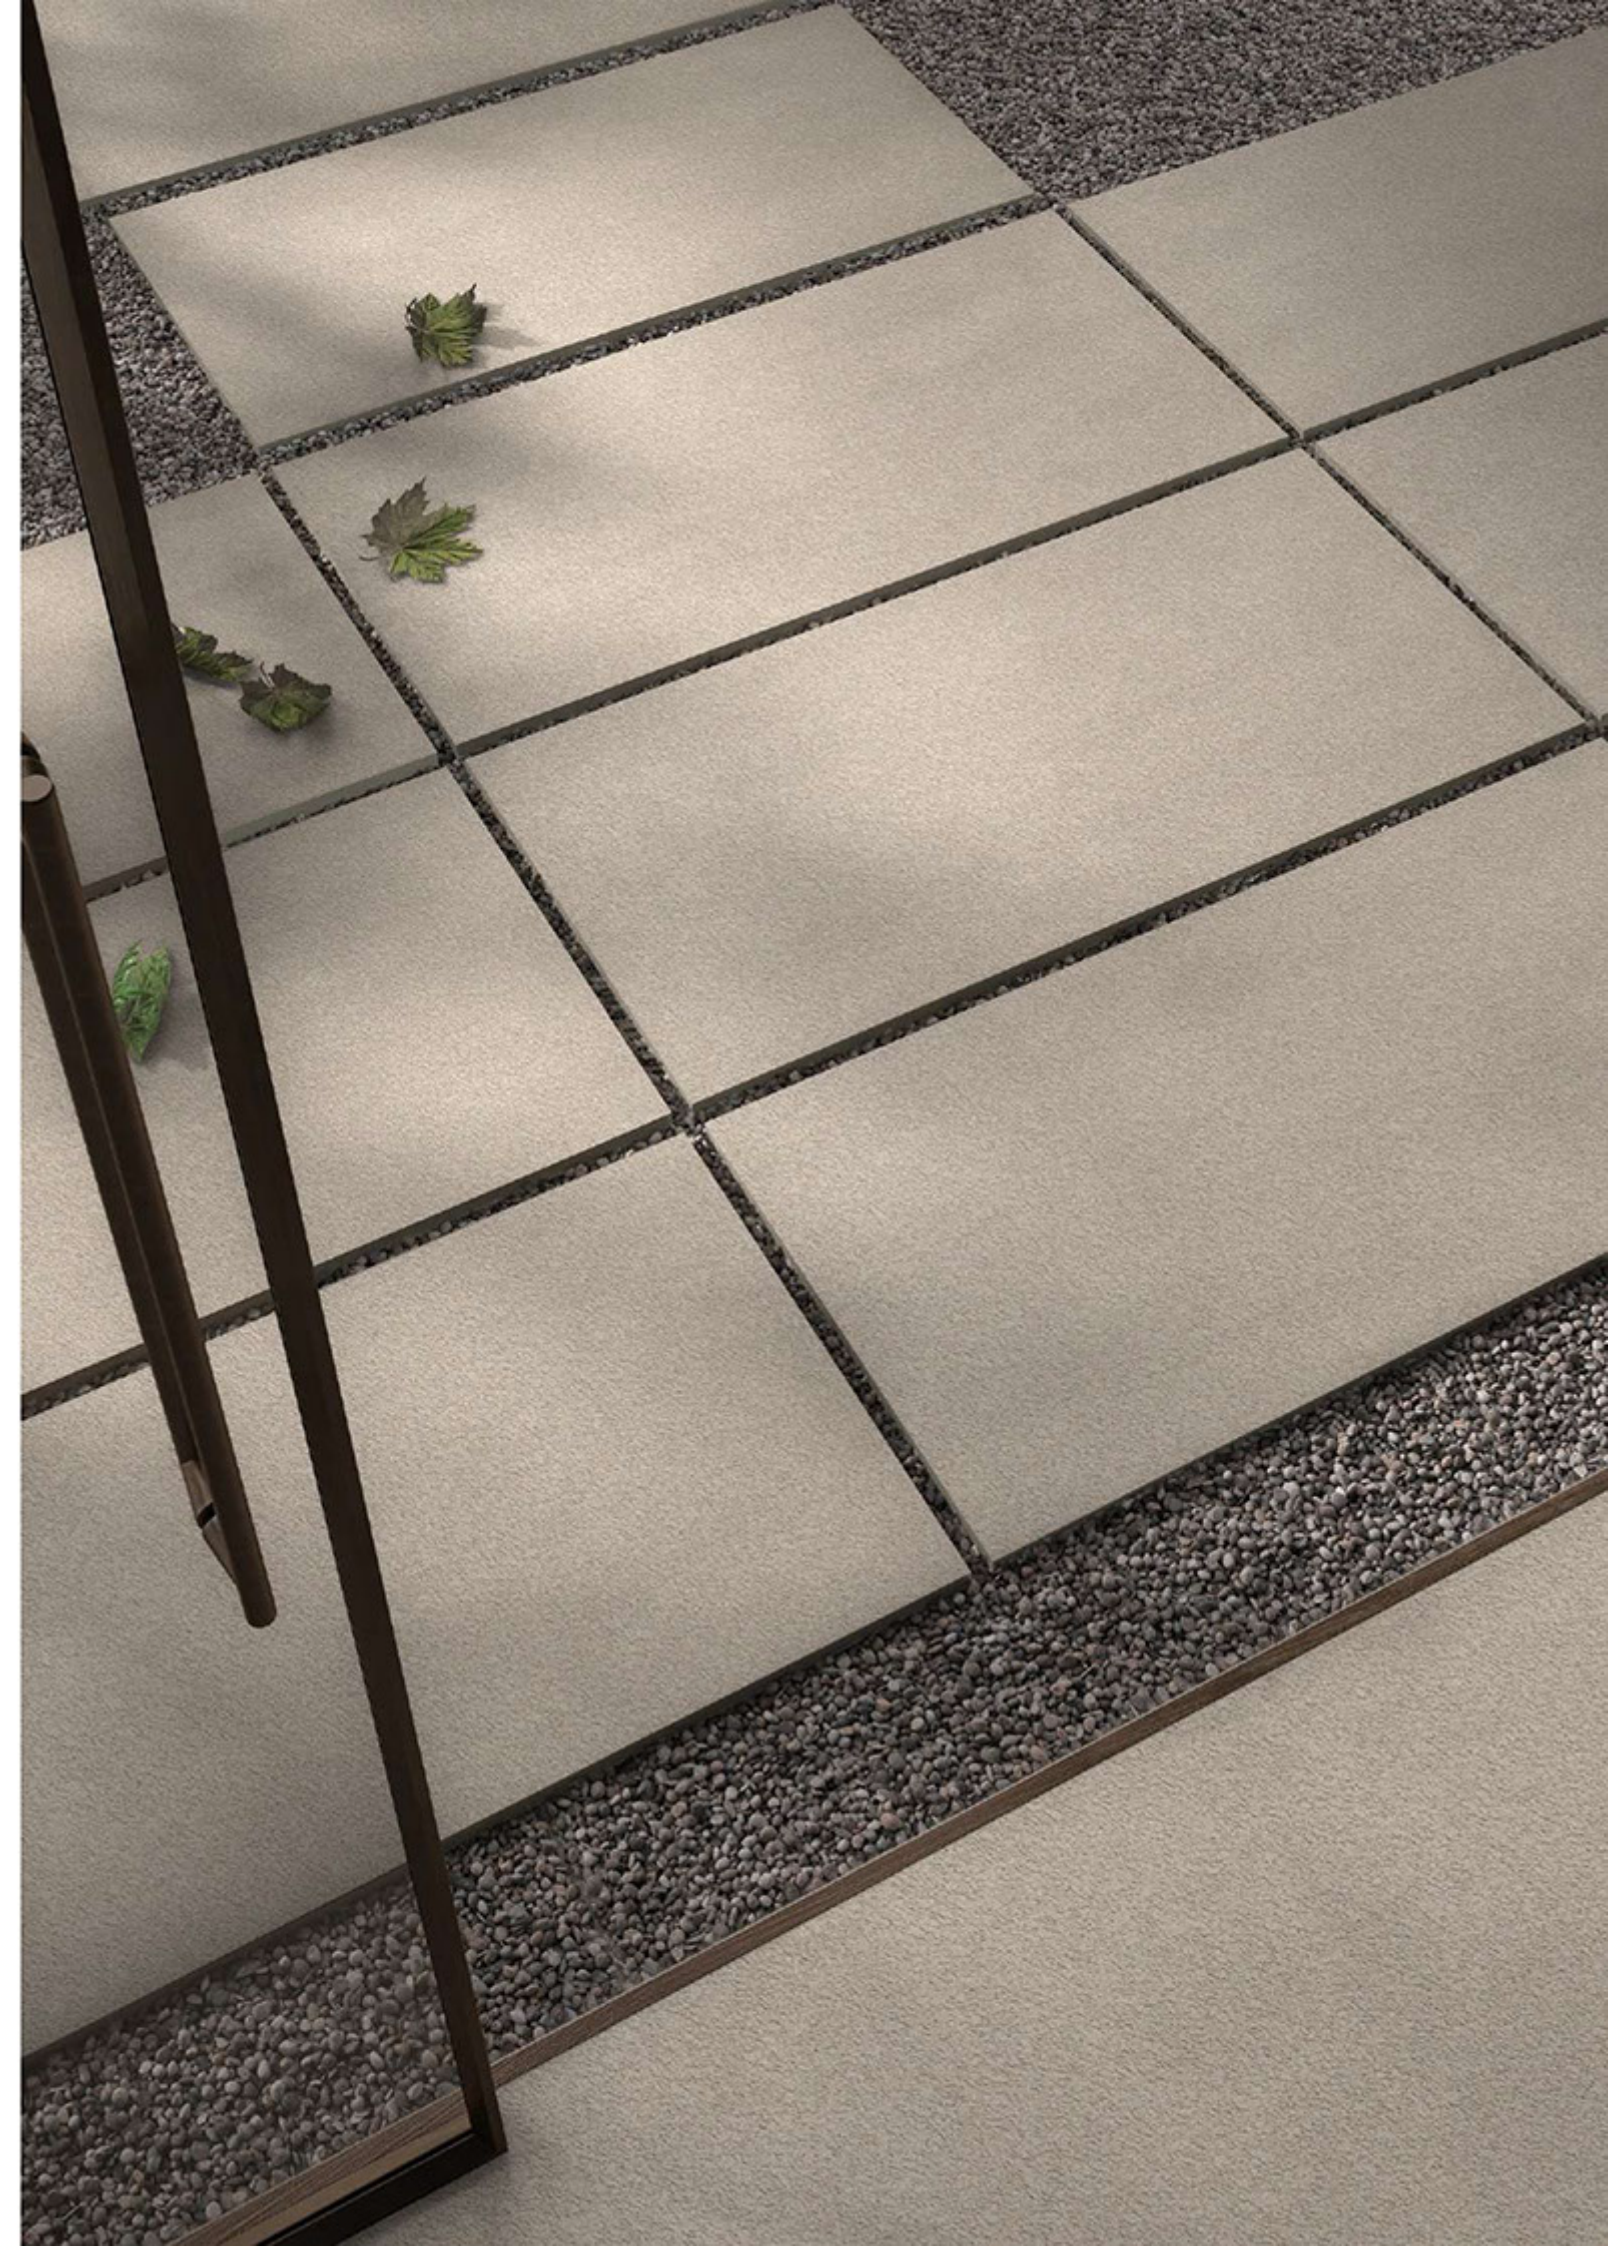

The technical performance of porcelain tile and sophisticated aesthetics come together in large-sized slabs that create the impression of continuous and harmonious surfaces and spaces.

ONE SIZE
MANY POSSIBILITIES
MANY SURFACES

LINE DENE X

TOUCH ON THE
FINISH TO VIEW
THE PUNCH

SANDSTONE AQUA

SANDSTONE BIANCO

SANDSTONE GREY

SANDSTONE BLACK

SANDSTONE BLUE

SANDSTONE BURGANDY